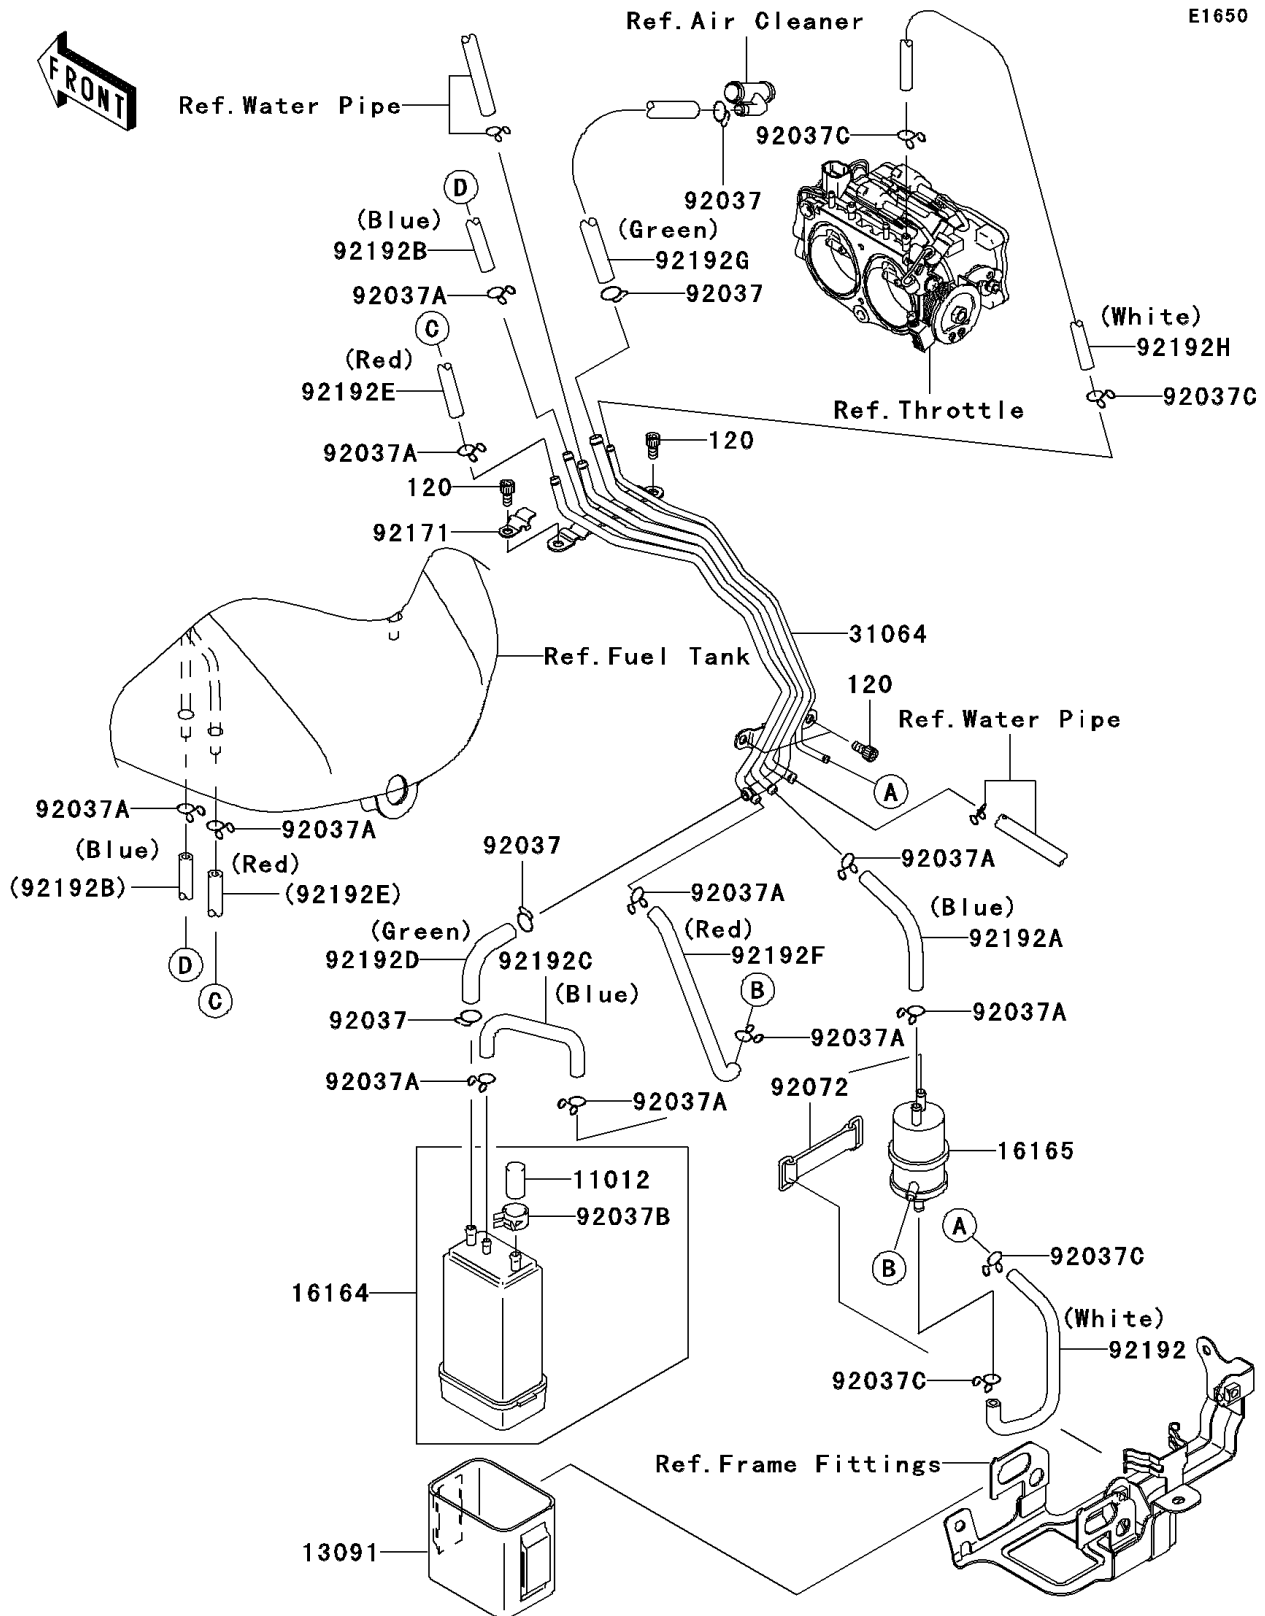

2006 Vulcan 2000 Classic

PARTS DIAGRAM

Fuel Evaporative System(CA)

2006 Vulcan 2000 Classic

PARTS LIST

Fuel Evaporative System(CA)

ITEM NAME	PART NUMBER	QUANTITY
-----------	-------------	----------
