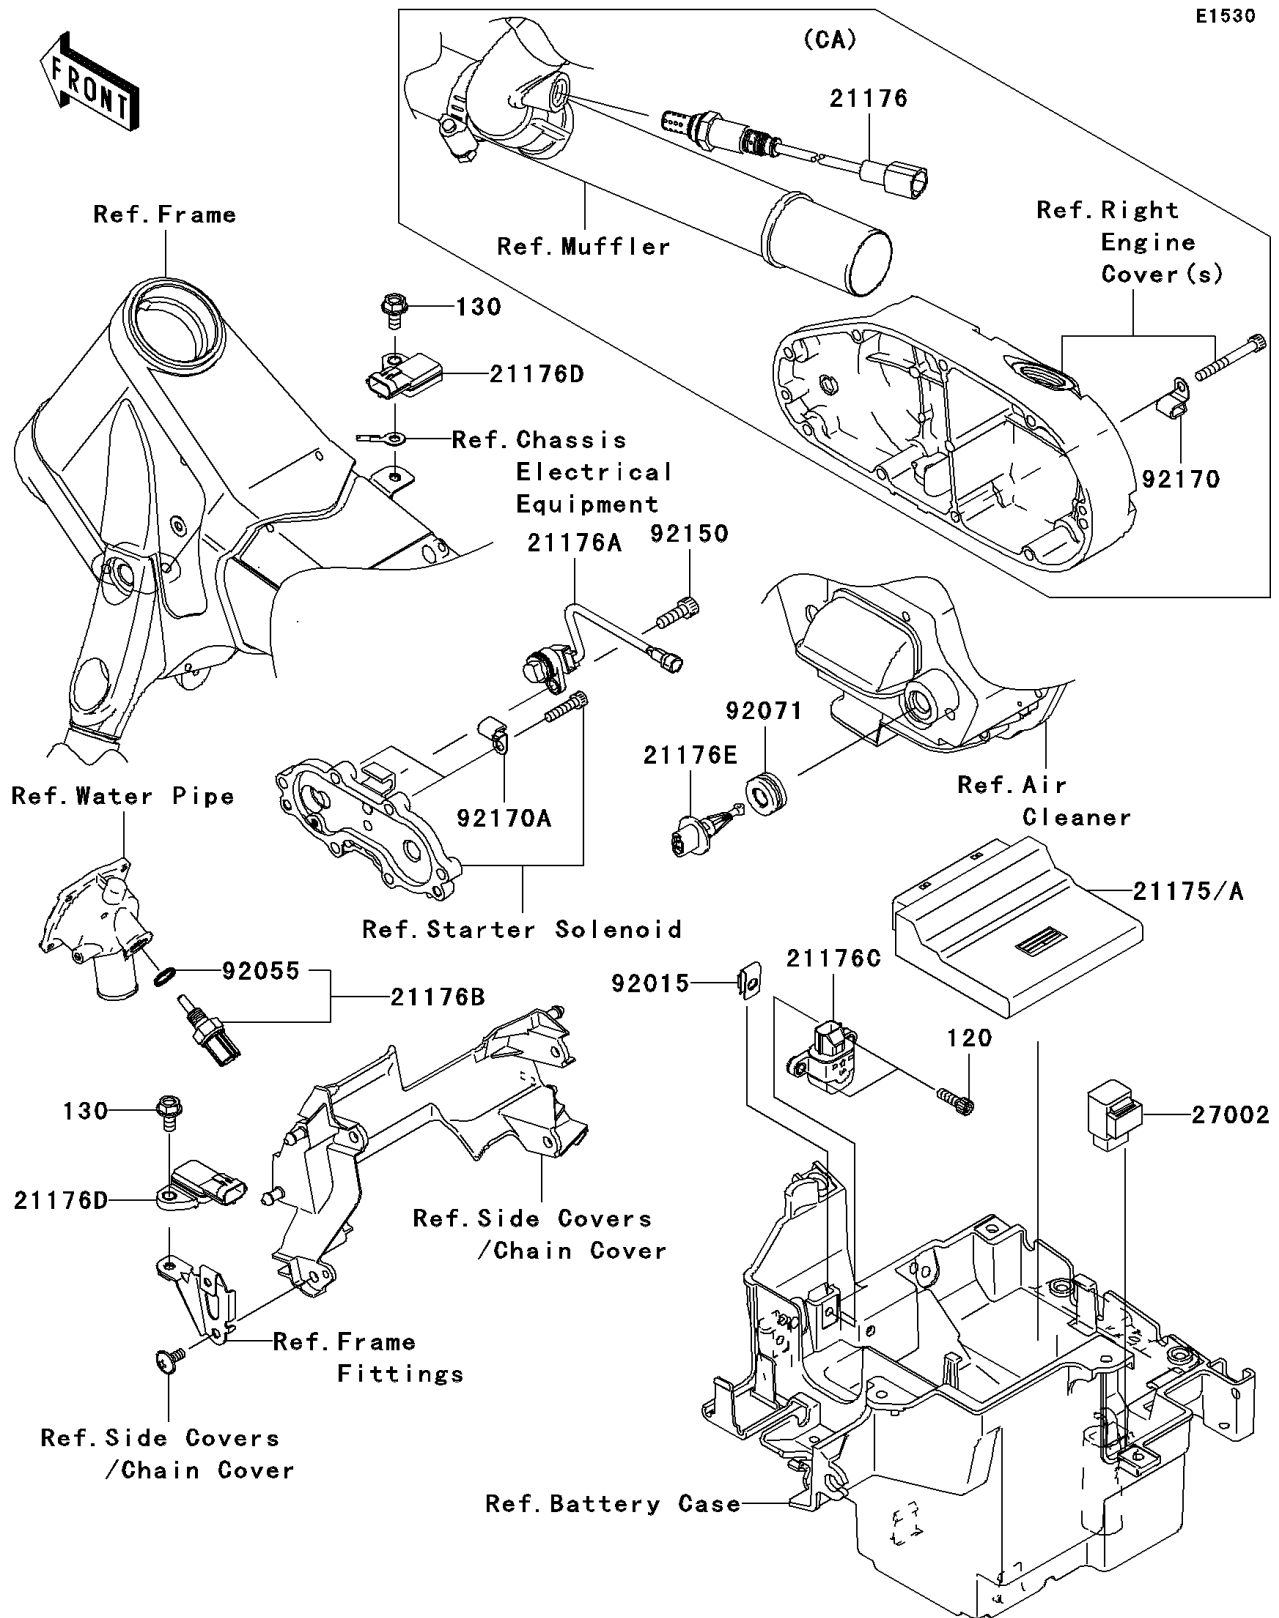

2006 Vulcan 2000 Classic

PARTS DIAGRAM

Fuel Injection

2006 Vulcan 2000 Classic

PARTS LIST

Fuel Injection

ITEM NAME

PART NUMBER

QUANTITY
