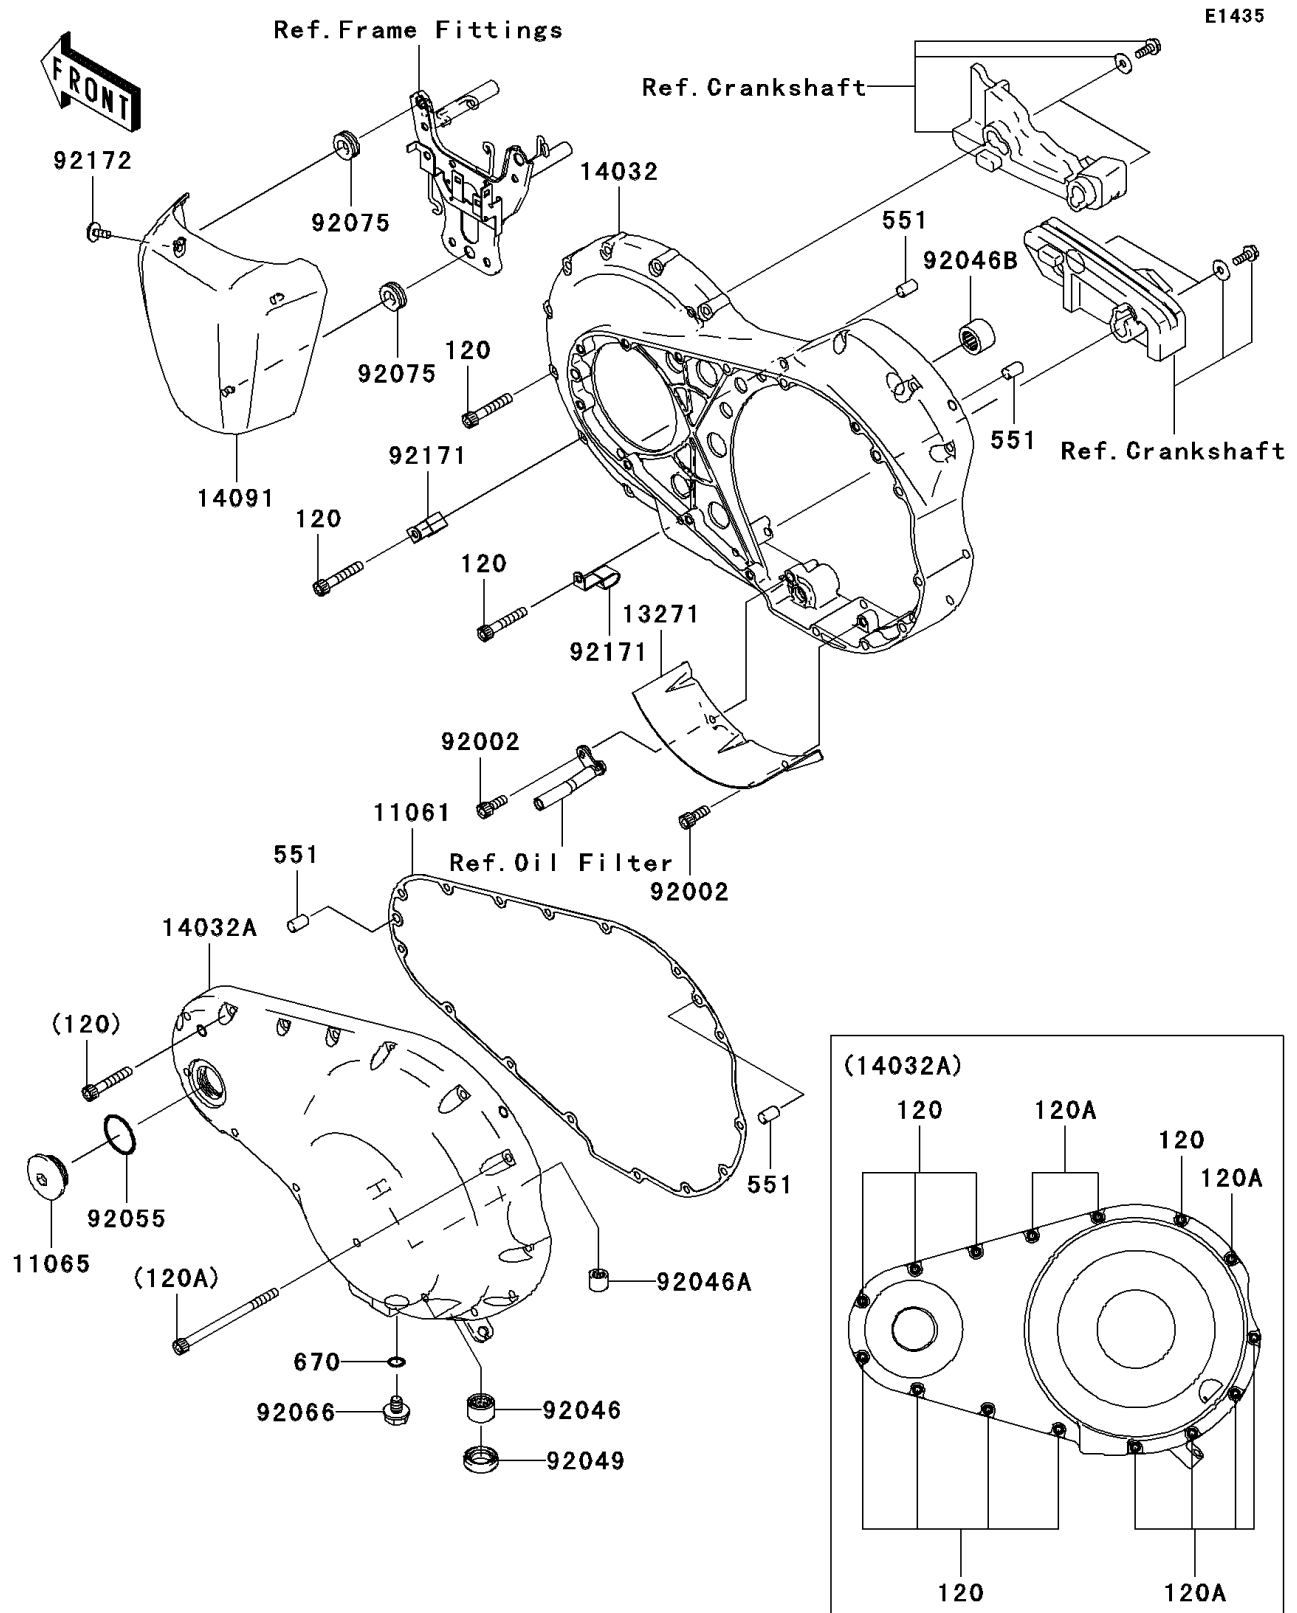

2006 Vulcan 2000 Classic

PARTS DIAGRAM

Left Engine Cover(s)

2006 Vulcan 2000 Classic

PARTS LIST

Left Engine Cover(s)

ITEM NAME	PART NUMBER	QUANTITY
-----------	-------------	----------
