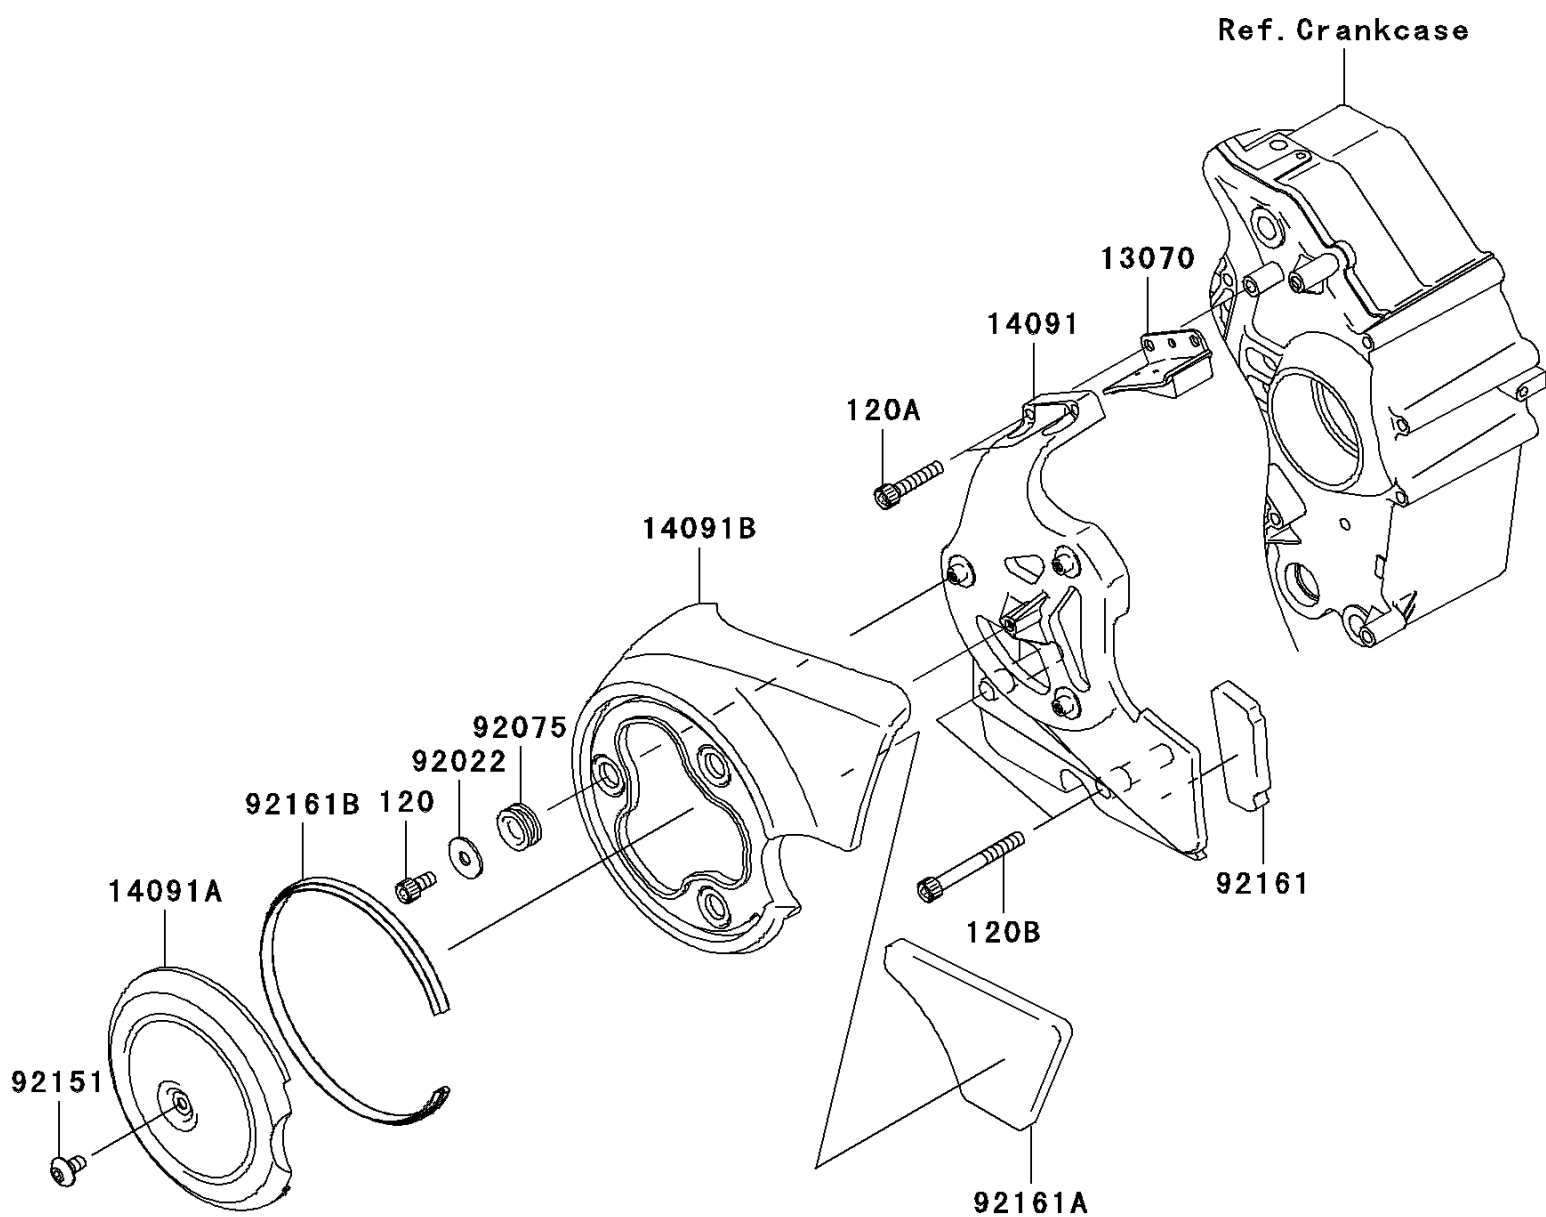

2007 Vulcan 2000 Classic

PARTS DIAGRAM

Chain Cover

E1433

2007 Vulcan 2000 Classic

PARTS LIST

Chain Cover

ITEM NAME

PART NUMBER

QUANTITY
