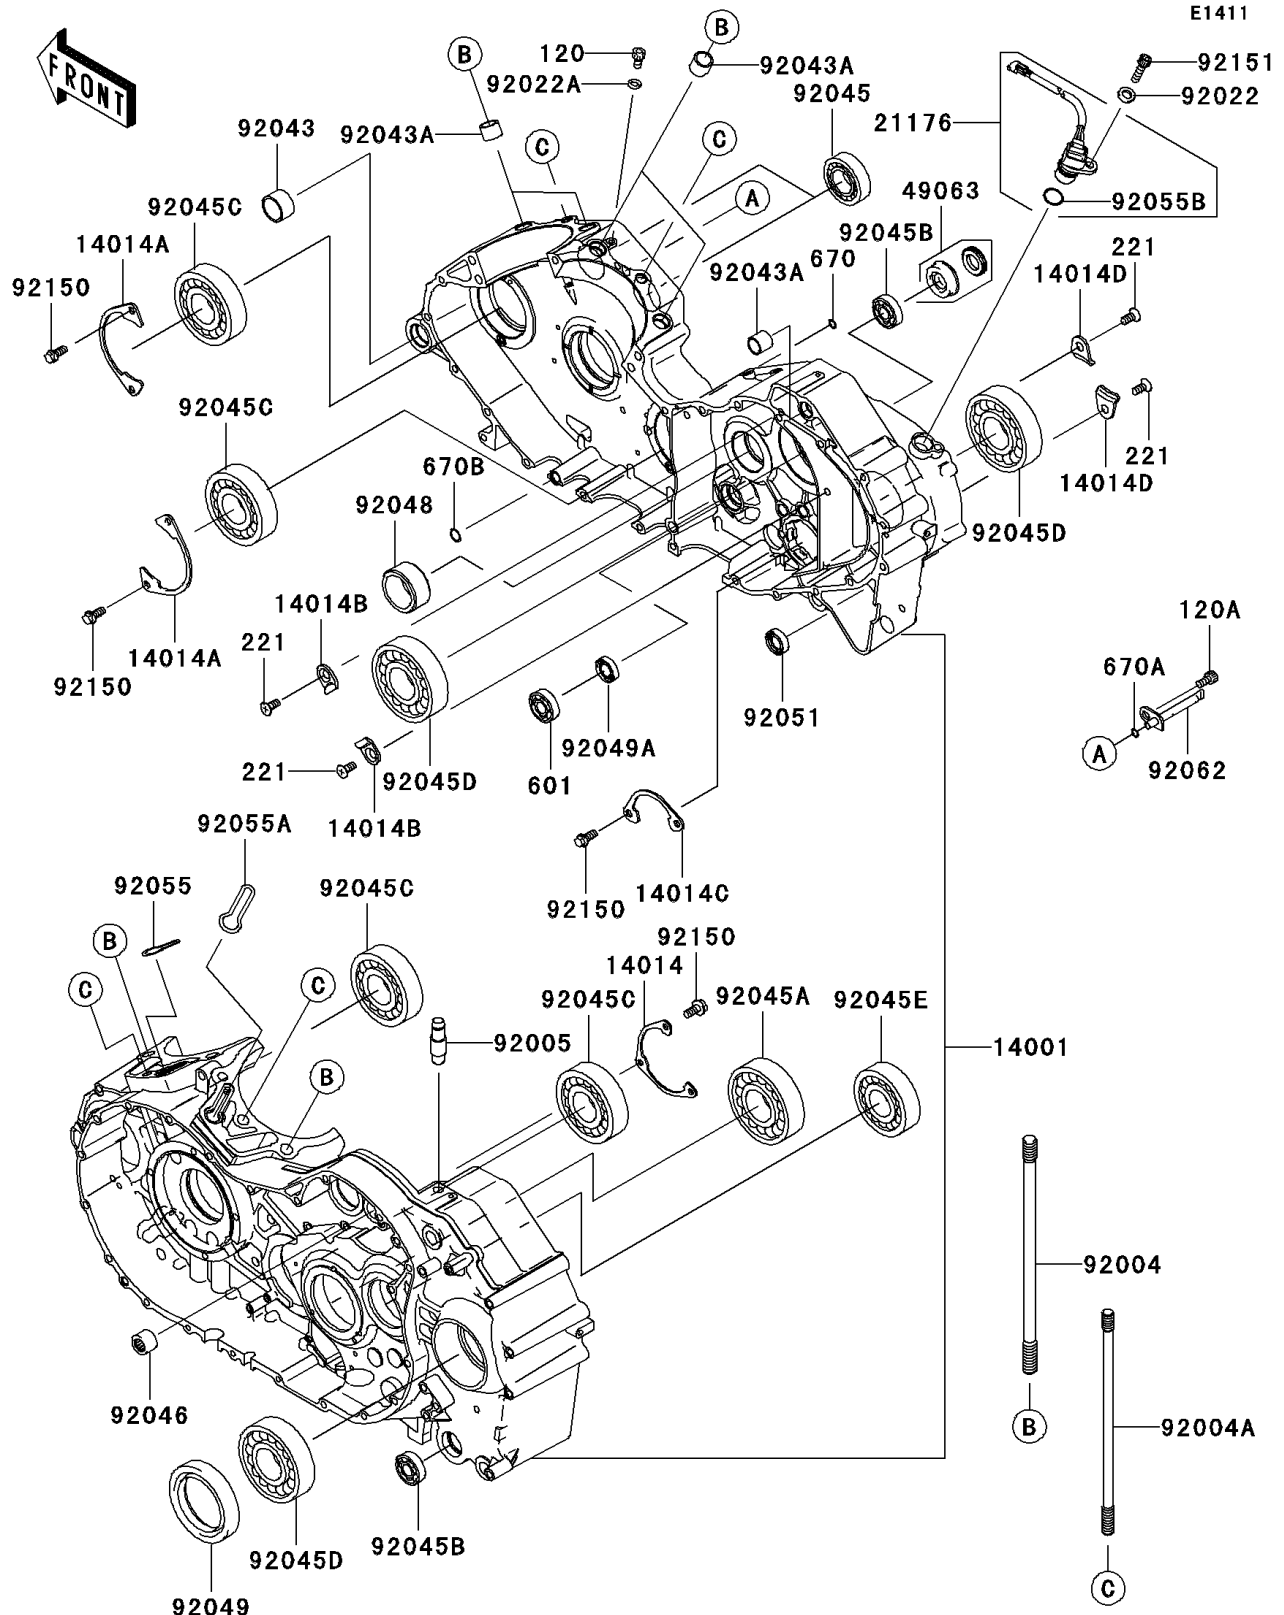

2006 Vulcan 2000 Classic

PARTS DIAGRAM

Crankcase

2006 Vulcan 2000 Classic

PARTS LIST

Crankcase

ITEM NAME

PART NUMBER

QUANTITY
