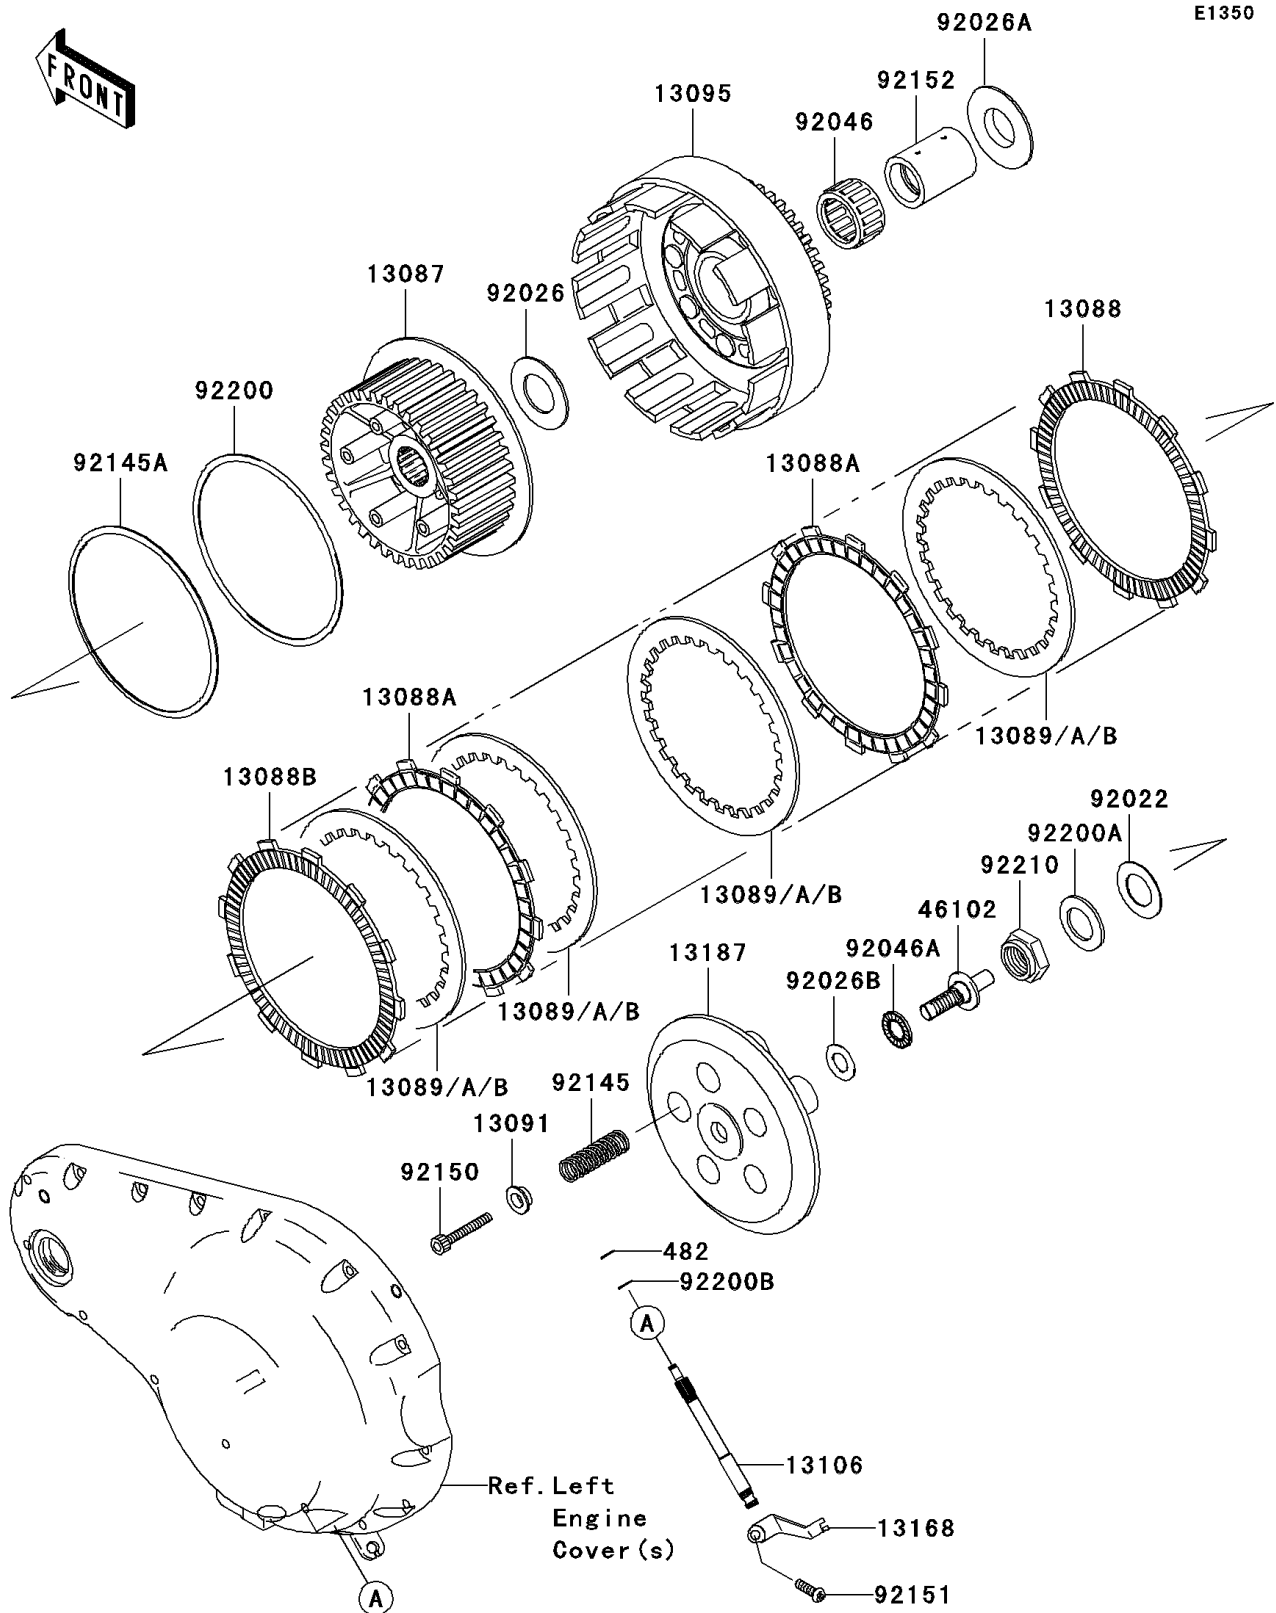

2006 Vulcan 2000 Classic

PARTS DIAGRAM

Clutch

2006 Vulcan 2000 Classic

PARTS LIST

Clutch

ITEM NAME

PART NUMBER

QUANTITY
