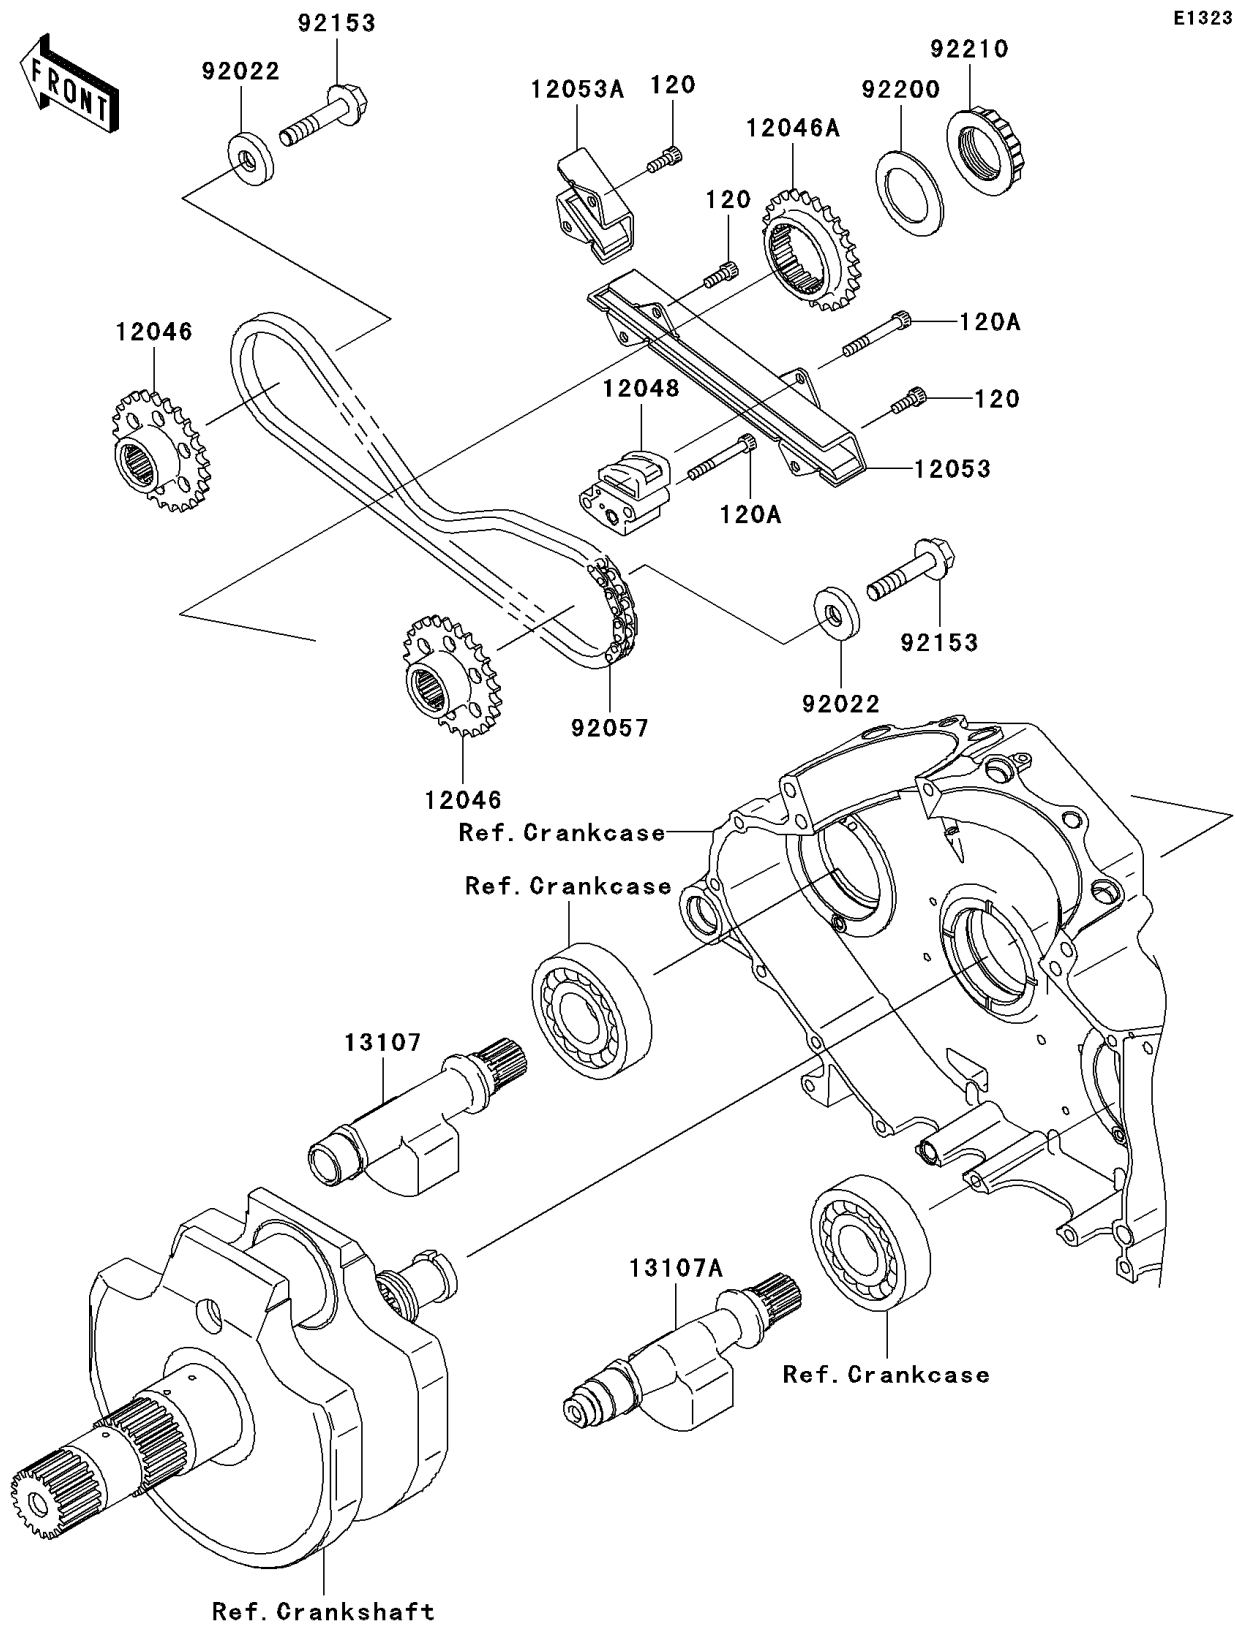

2006 Vulcan 2000 Classic

PARTS DIAGRAM

Balancer

E1323

2006 Vulcan 2000 Classic

PARTS LIST

Balancer

ITEM NAME

PART NUMBER

QUANTITY
