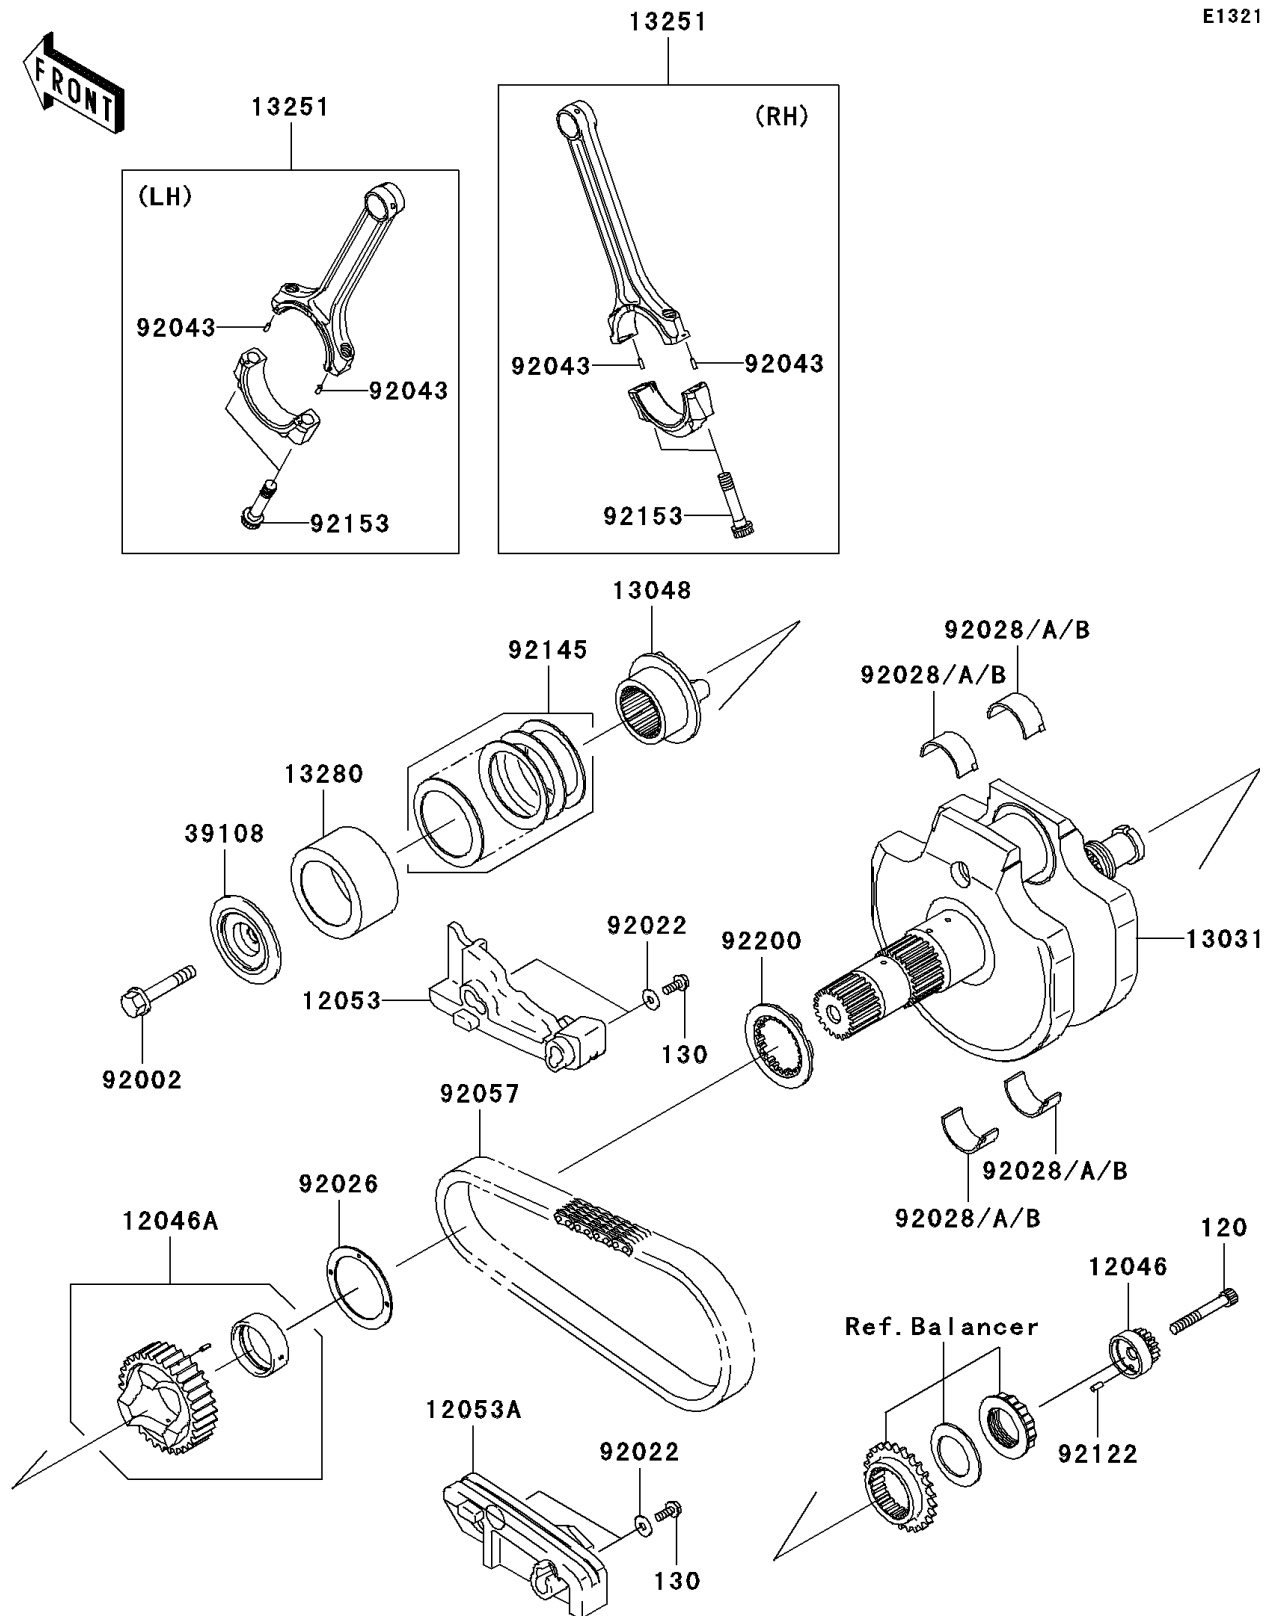

2006 Vulcan 2000 Classic

PARTS DIAGRAM

Crankshaft

2006 Vulcan 2000 Classic

PARTS LIST

Crankshaft

ITEM NAME

PART NUMBER

QUANTITY
