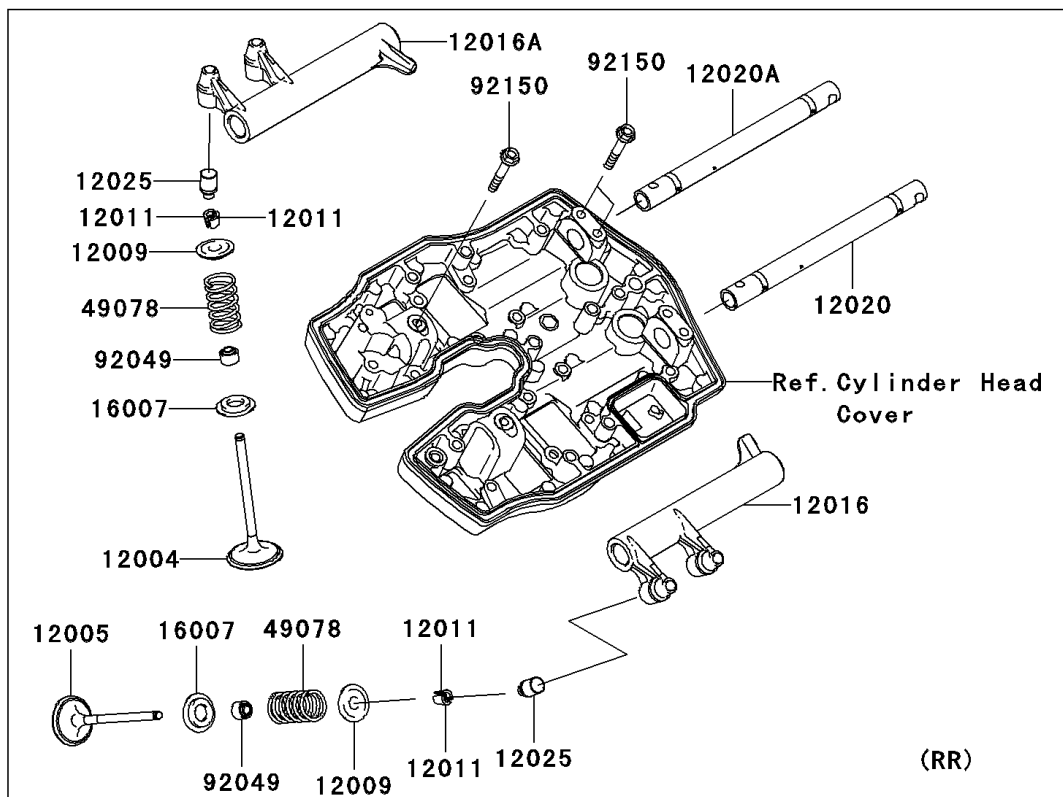

2006 Vulcan 2000 Classic

PARTS DIAGRAM

Valve(s)

E1210

2006 Vulcan 2000 Classic

PARTS LIST

Valve(s)

ITEM NAME

PART NUMBER

QUANTITY
