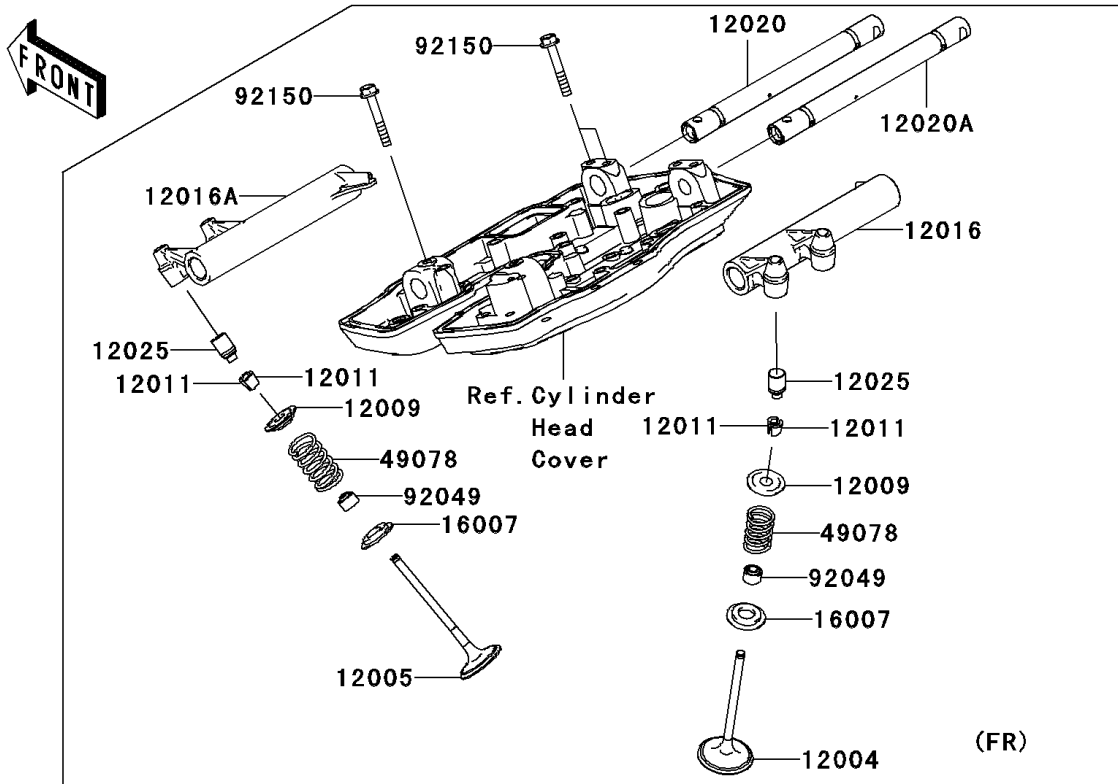

2006 Vulcan 2000 Classic

PARTS DIAGRAM

Valve(s)

E1210

2006 Vulcan 2000 Classic

PARTS LIST

Valve(s)

ITEM NAME

PART NUMBER

QUANTITY
