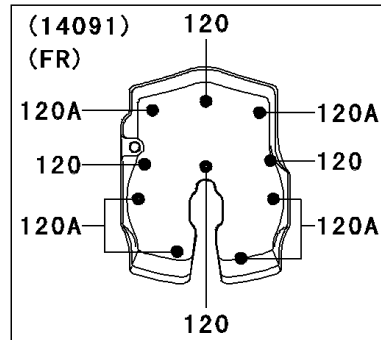

2006 Vulcan 2000 Classic

PARTS DIAGRAM

Cylinder Head Cover

E1112

2006 Vulcan 2000 Classic

PARTS LIST

Cylinder Head Cover

ITEM NAME

PART NUMBER

QUANTITY
