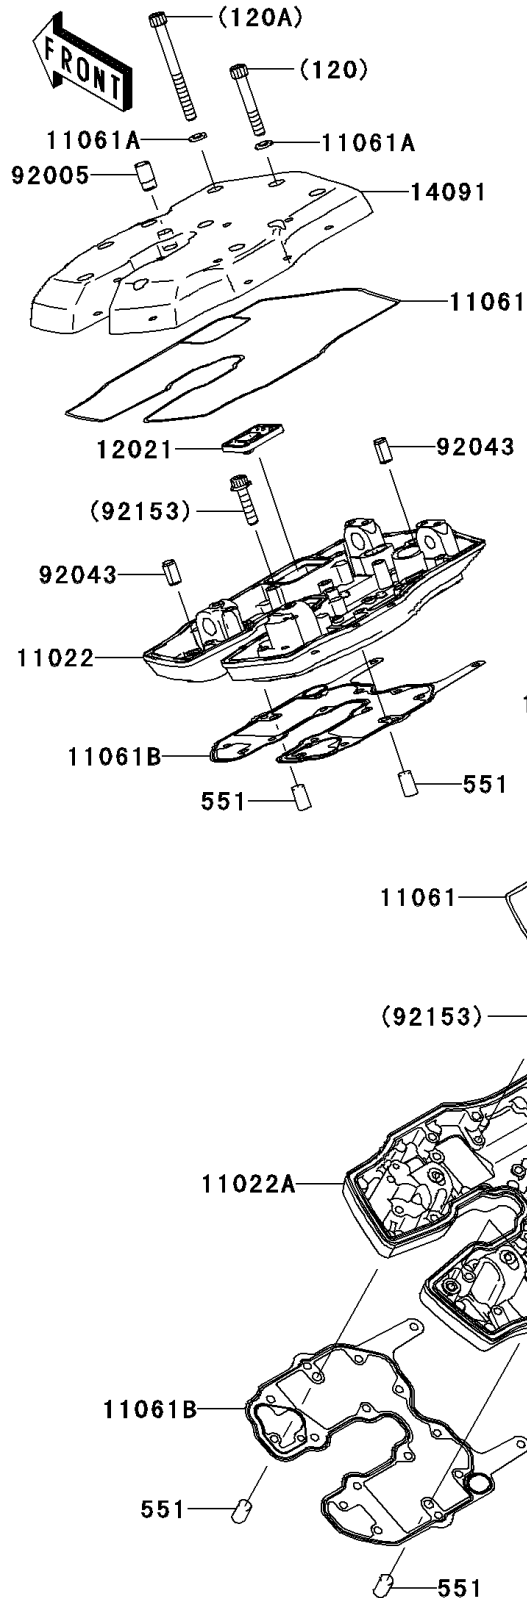

2006 Vulcan 2000 Classic

PARTS DIAGRAM

Cylinder Head Cover

E1112

2006 Vulcan 2000 Classic

PARTS LIST

Cylinder Head Cover

ITEM NAME

PART NUMBER

QUANTITY
