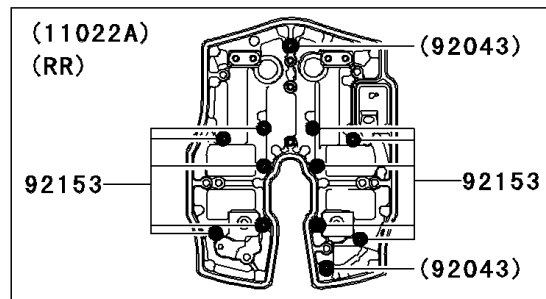

2006 Vulcan 2000 Classic

PARTS DIAGRAM

Cylinder Head Cover

E1112

2006 Vulcan 2000 Classic

PARTS LIST

Cylinder Head Cover

ITEM NAME

PART NUMBER

QUANTITY
