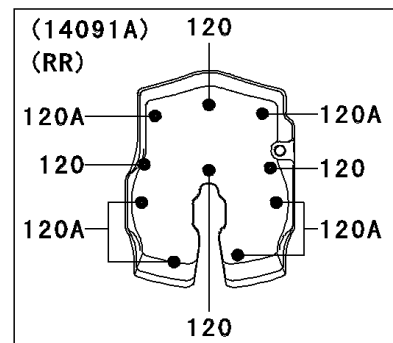

2006 Vulcan 2000 Classic

PARTS DIAGRAM

Cylinder Head Cover

E1112

2006 Vulcan 2000 Classic

PARTS LIST

Cylinder Head Cover

ITEM NAME

PART NUMBER

QUANTITY
