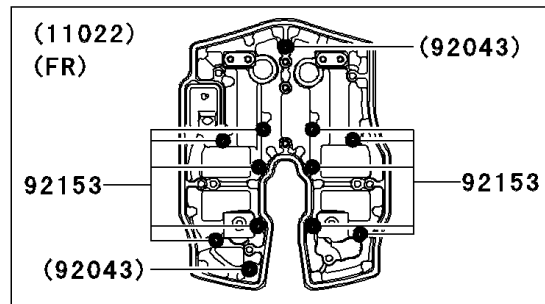

2006 Vulcan 2000 Classic

PARTS DIAGRAM

Cylinder Head Cover

E1112

2006 Vulcan 2000 Classic

PARTS LIST

Cylinder Head Cover

ITEM NAME

PART NUMBER

QUANTITY
