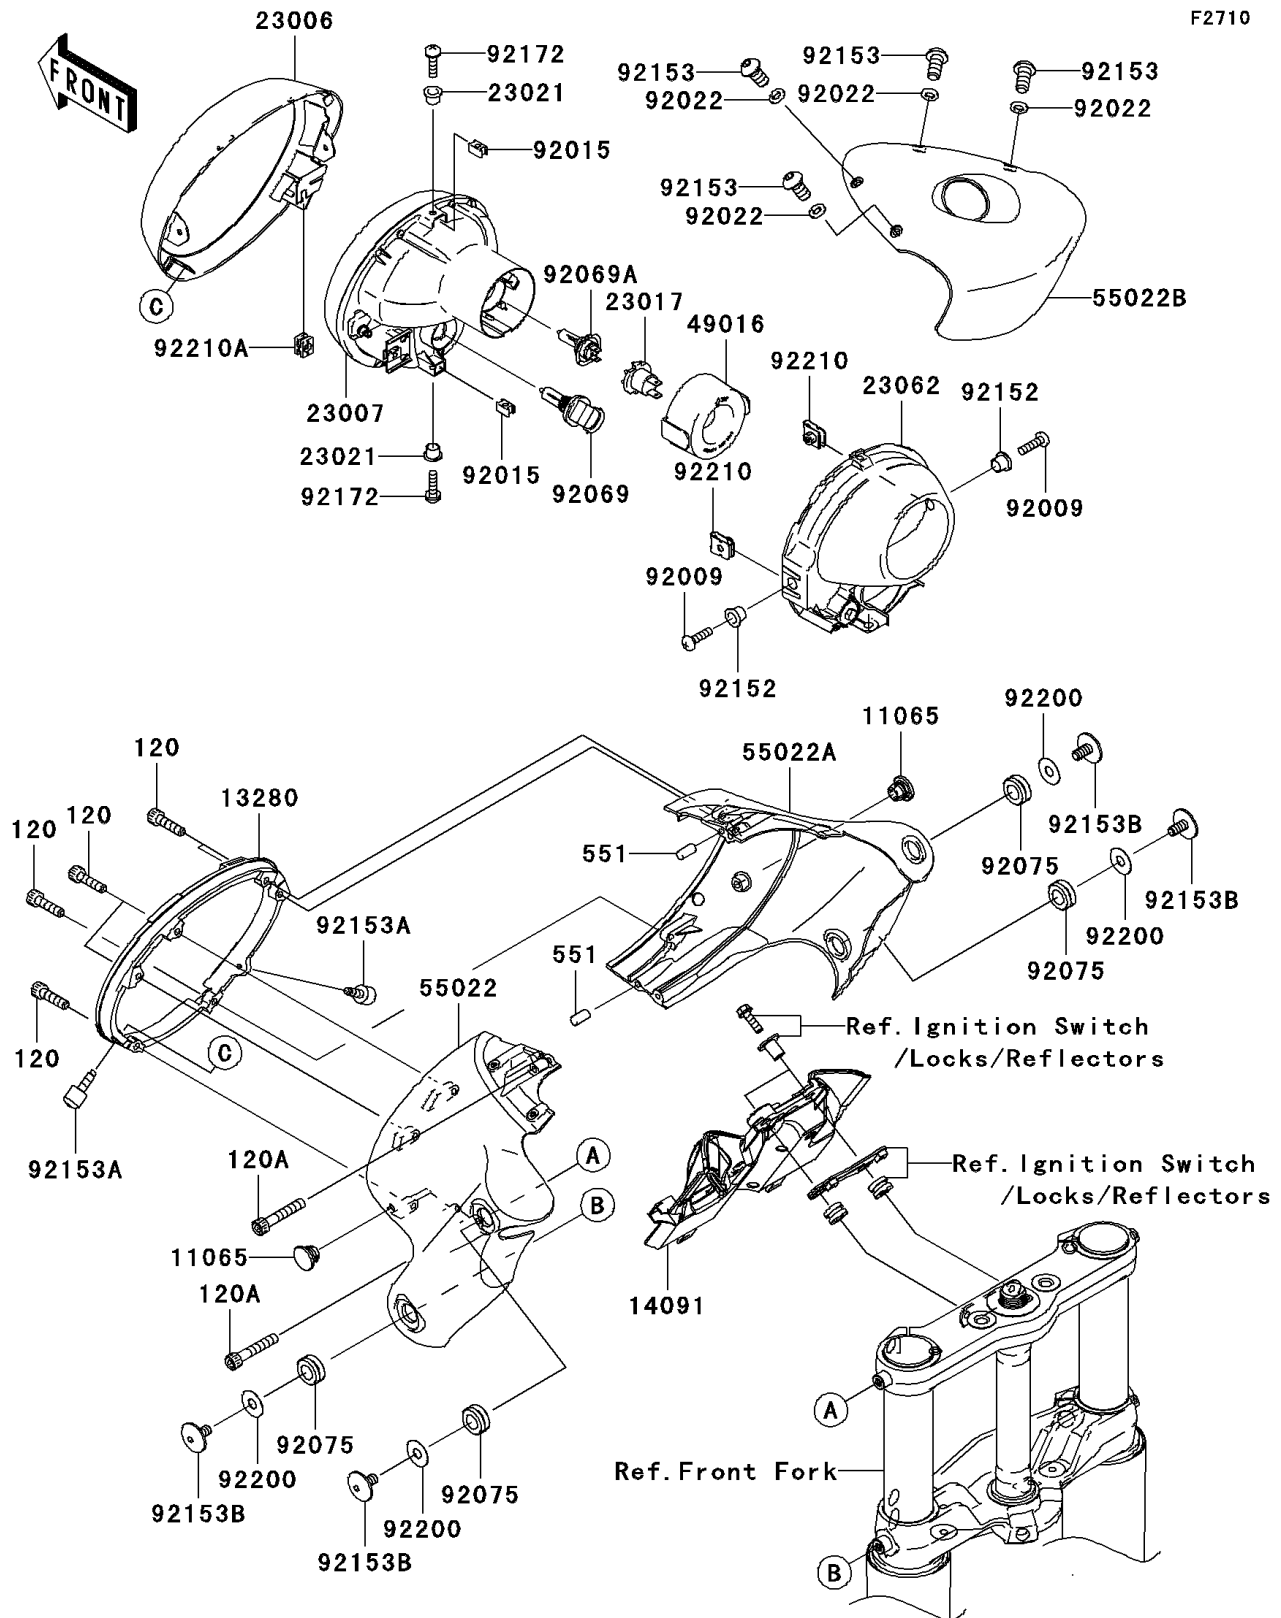

2006 Vulcan 2000 Limited

PARTS DIAGRAM

Headlight(s)

2006 Vulcan 2000 Limited

PARTS LIST

Headlight(s)

ITEM NAME

PART NUMBER

QUANTITY
