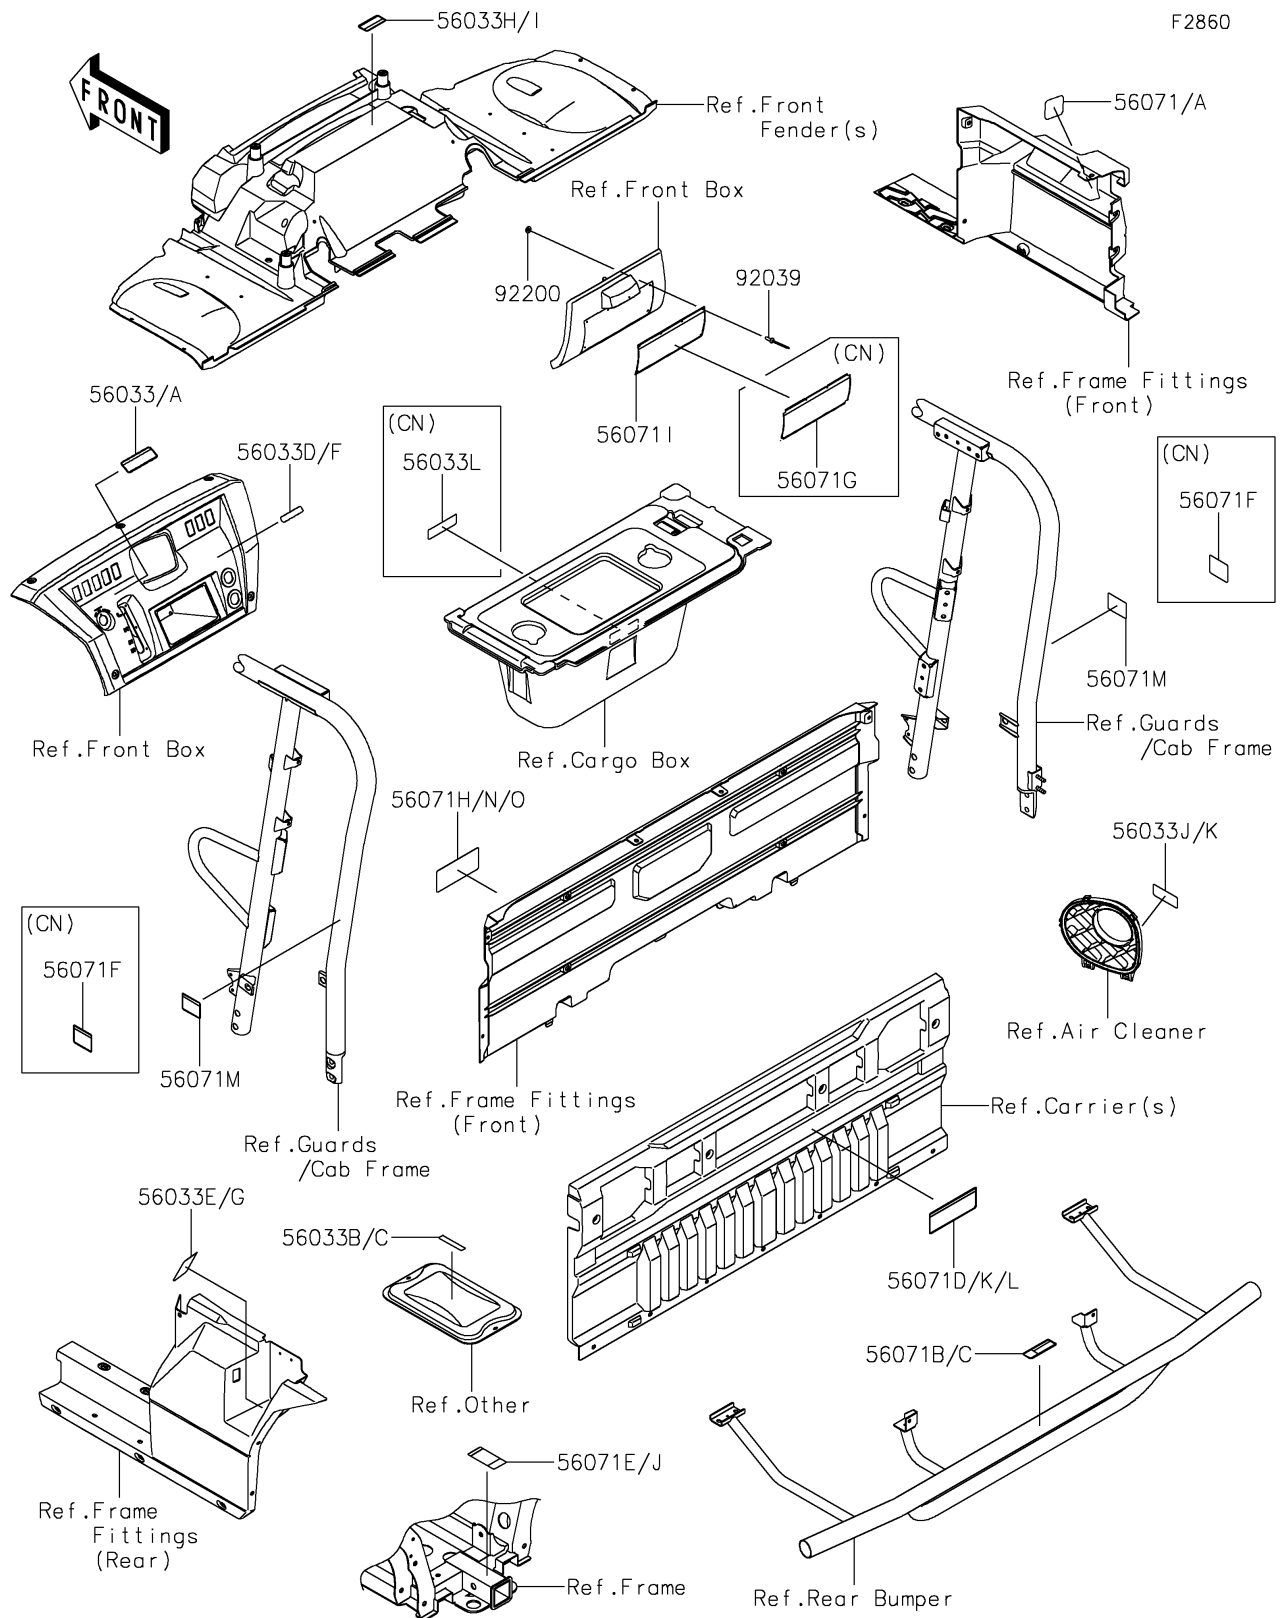

2024 MULE PRO-FX™ 1000 HD Edition

PARTS DIAGRAM

Labels