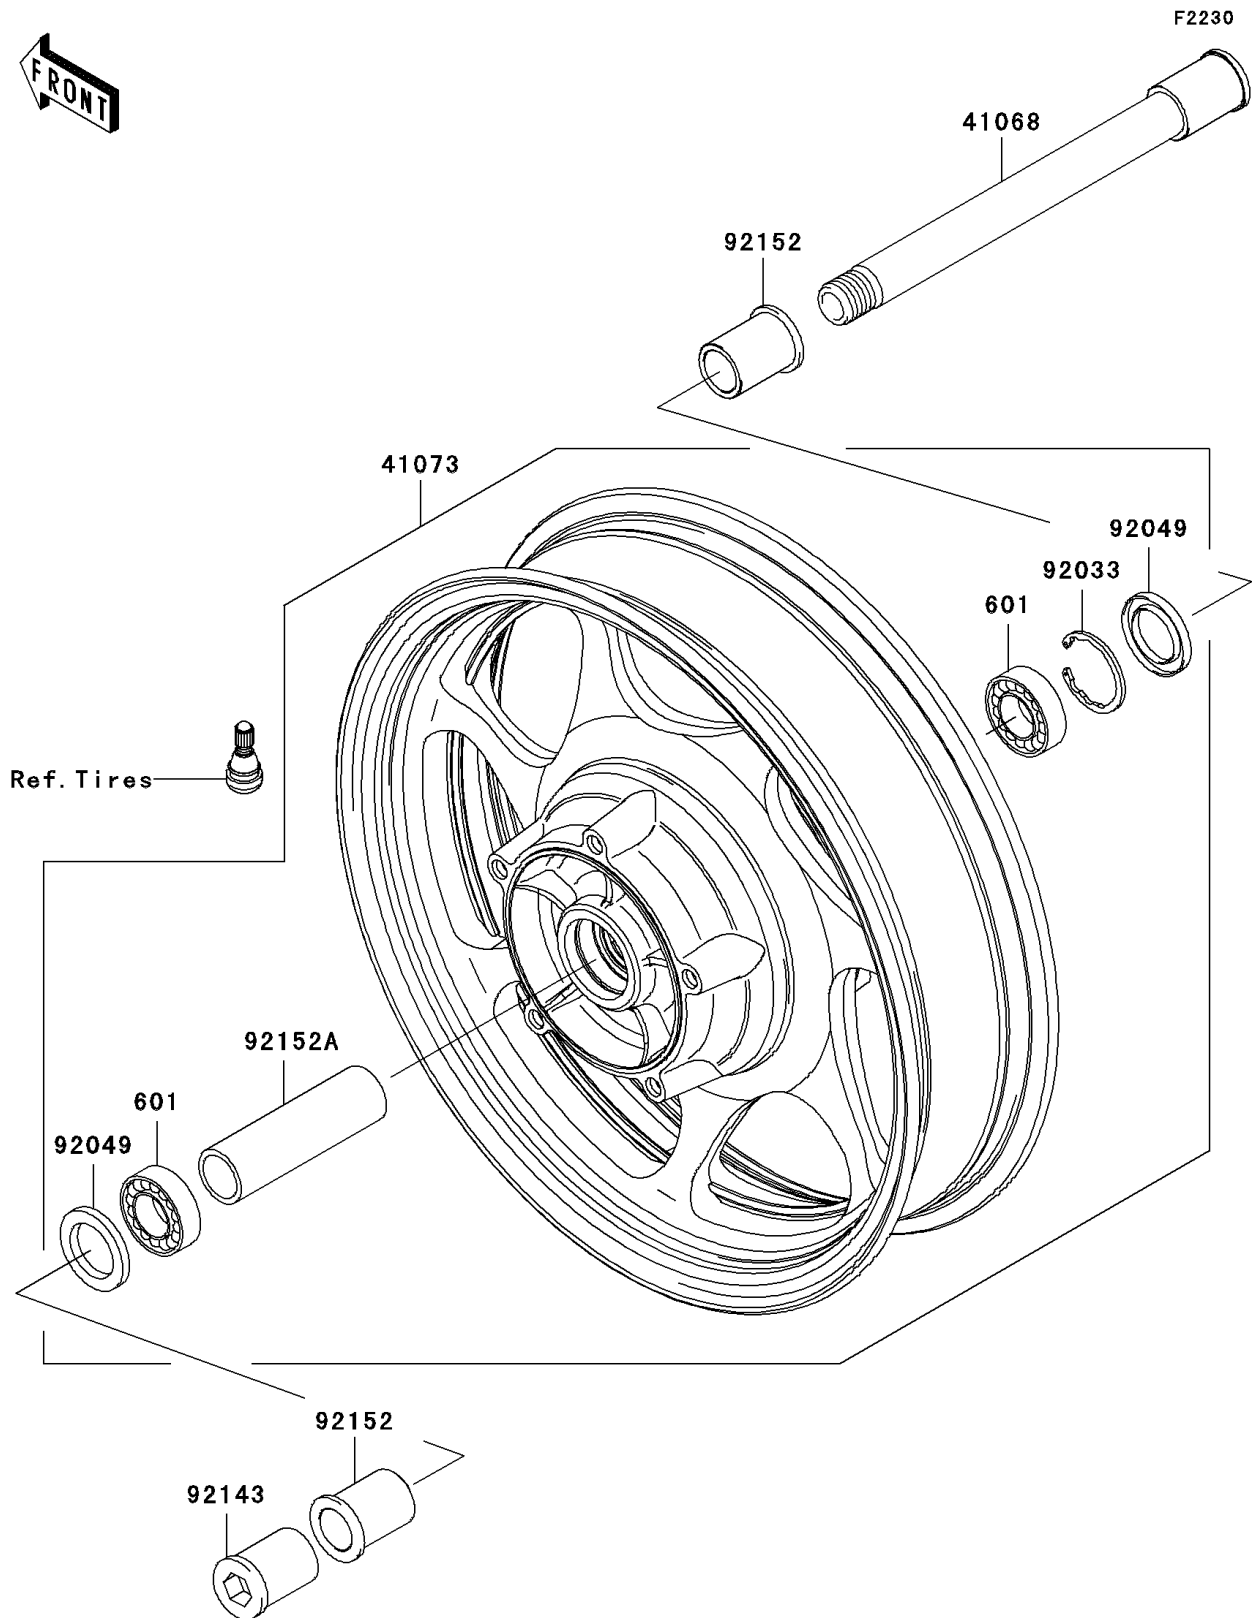

## PARTS DIAGRAM

### Front Wheel

## PARTS LIST

### Front Wheel

ITEM NAME	PART NUMBER	QUANTITY
BEARING-BALL,#6005UU (Ref # 601)	601B6005UU	2
AXLE,FR (Ref # 41068)	41068-0028	1
WHEEL-ASSY,FR (Ref # 41073)	41073-0046	1
RING-SNAP,47MM (Ref # 92033)	92033-1042	1
SEAL-OIL,BJN 32 47 5 (Ref # 92049)	92049-1377	2
COLLAR,FR AXLE,LH,L=44.5 (Ref # 92143)	92143-1478	1
COLLAR,FR AXLE,L=44 (Ref # 92152)	92152-0182	2
COLLAR,FR HUB,L=109 (Ref # 92152A)	92152-1308	1