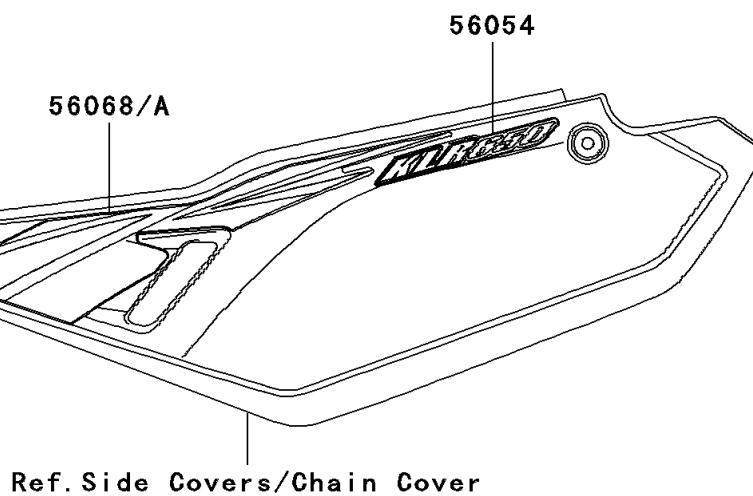

2009 KLR™ 650

PARTS DIAGRAM

Decals(Ebony)(E9F)

Kawasaki

Let the Good Times Roll®

F2861C

2009 KLR™ 650

PARTS LIST