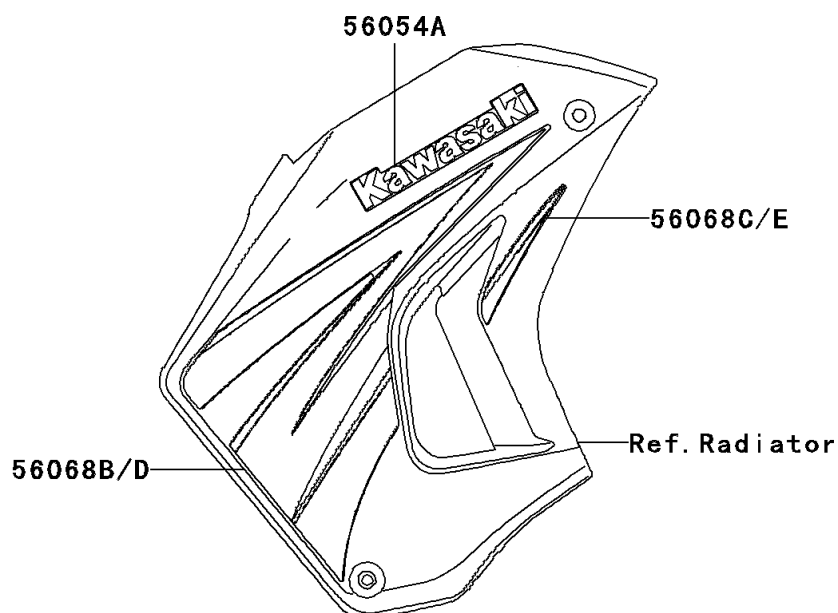

2009 KLR™ 650

PARTS DIAGRAM

Decals(Ebony)(E9F)

Kawasaki

Let the Good Times Roll®

F2861C

2009 KLR™ 650

PARTS LIST

Decals(Ebony)(E9F)

Kawasaki

Let the Good Times Roll®

ITEM NAME

PART NUMBER

QUANTITY
