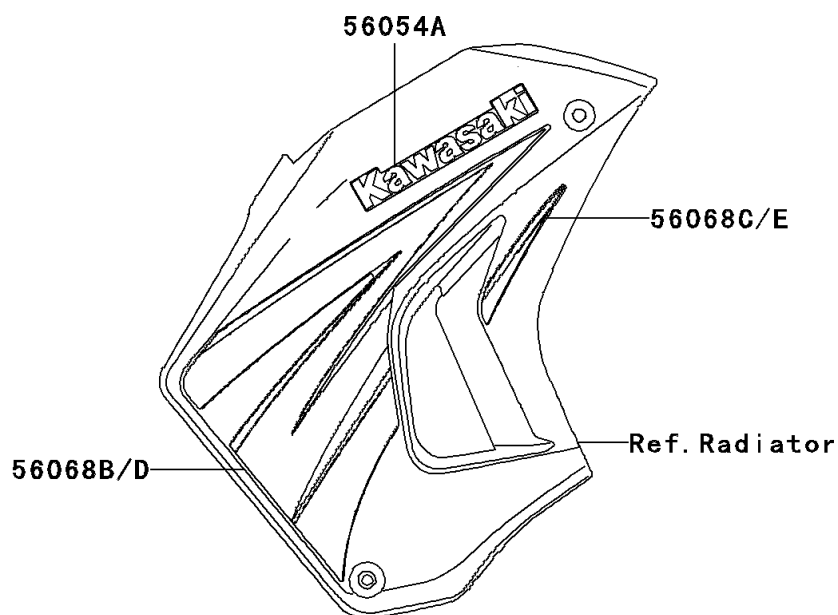

2009 KLR™ 650

PARTS DIAGRAM

Decals(Ebony)(E9F)

Kawasaki

Let the Good Times Roll®

F2861C

2009 KLR™ 650

PARTS LIST

Decals(Ebony)(E9F)

Kawasaki

Let the Good Times Roll®

ITEM NAME

PART NUMBER

QUANTITY
