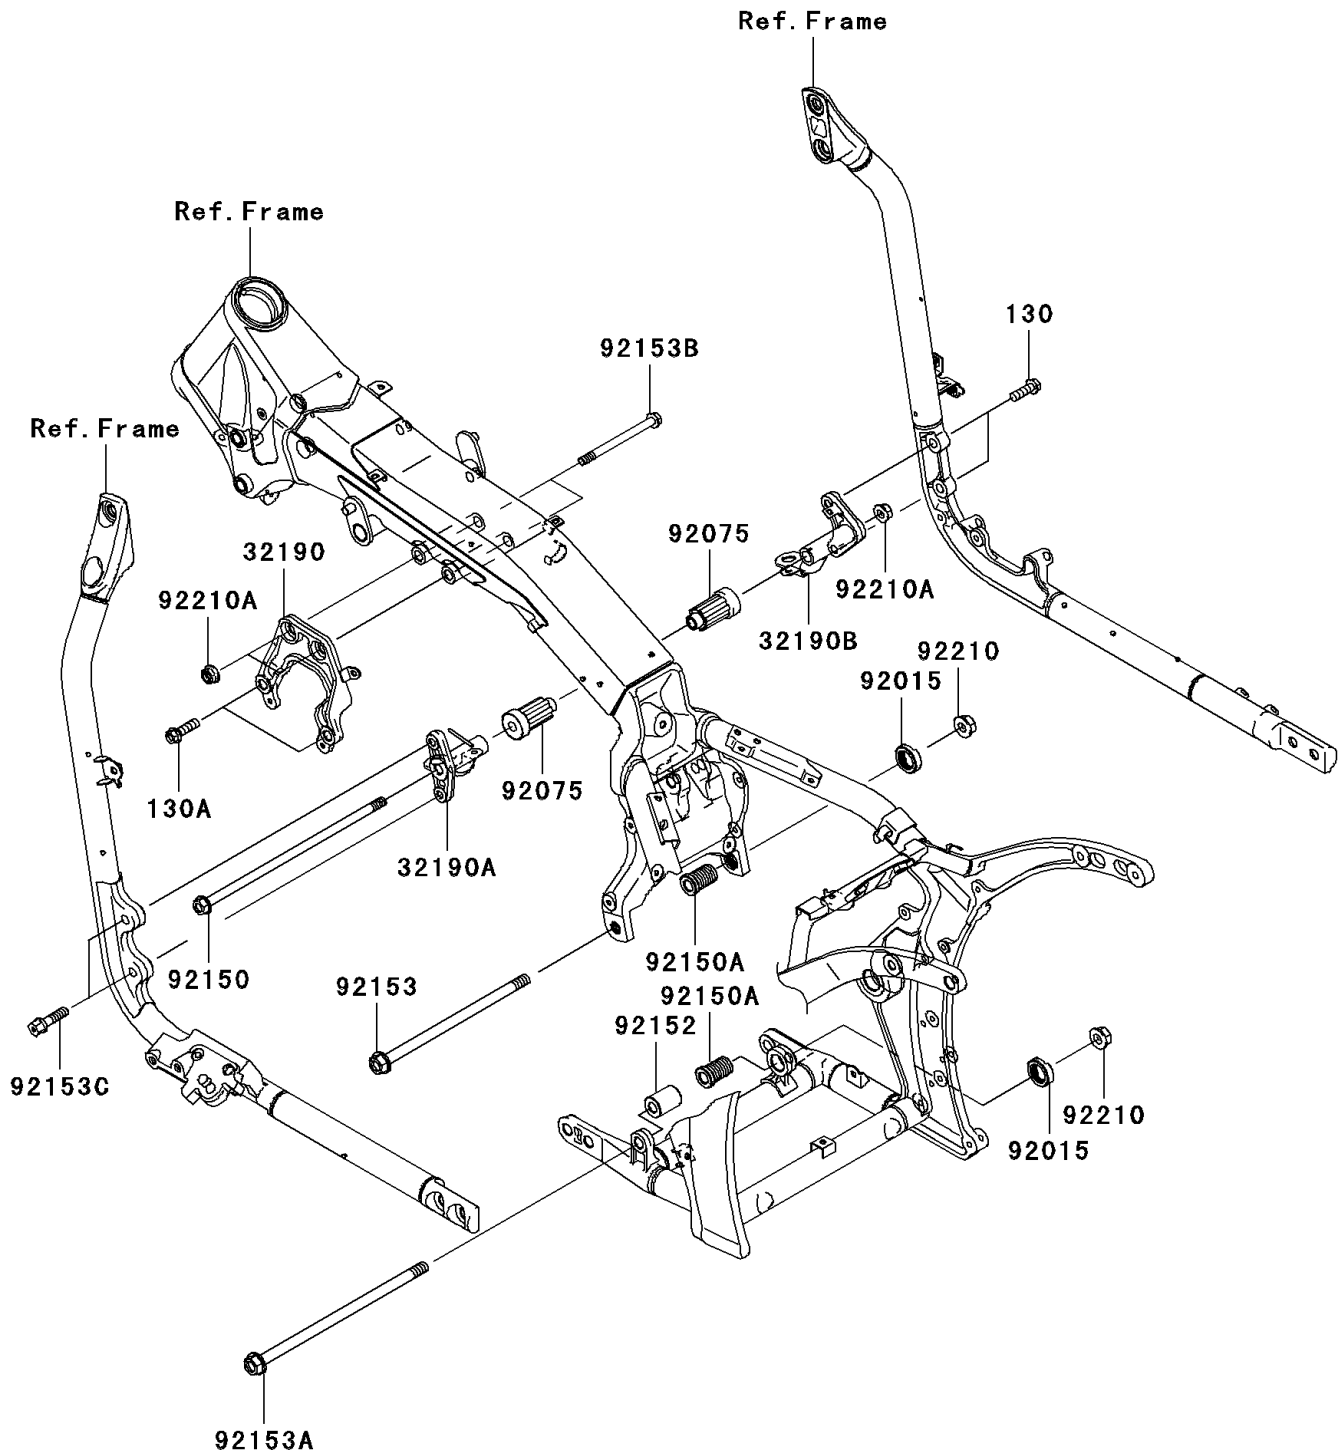

2006 Vulcan 2000 Limited

PARTS DIAGRAM

Engine Mount

F2122

2006 Vulcan 2000 Limited

PARTS LIST Engine Mount

| ITEM NAME | PART NUMBER | QUANTITY |
|-----------|-------------|----------|
|-----------|-------------|----------|
