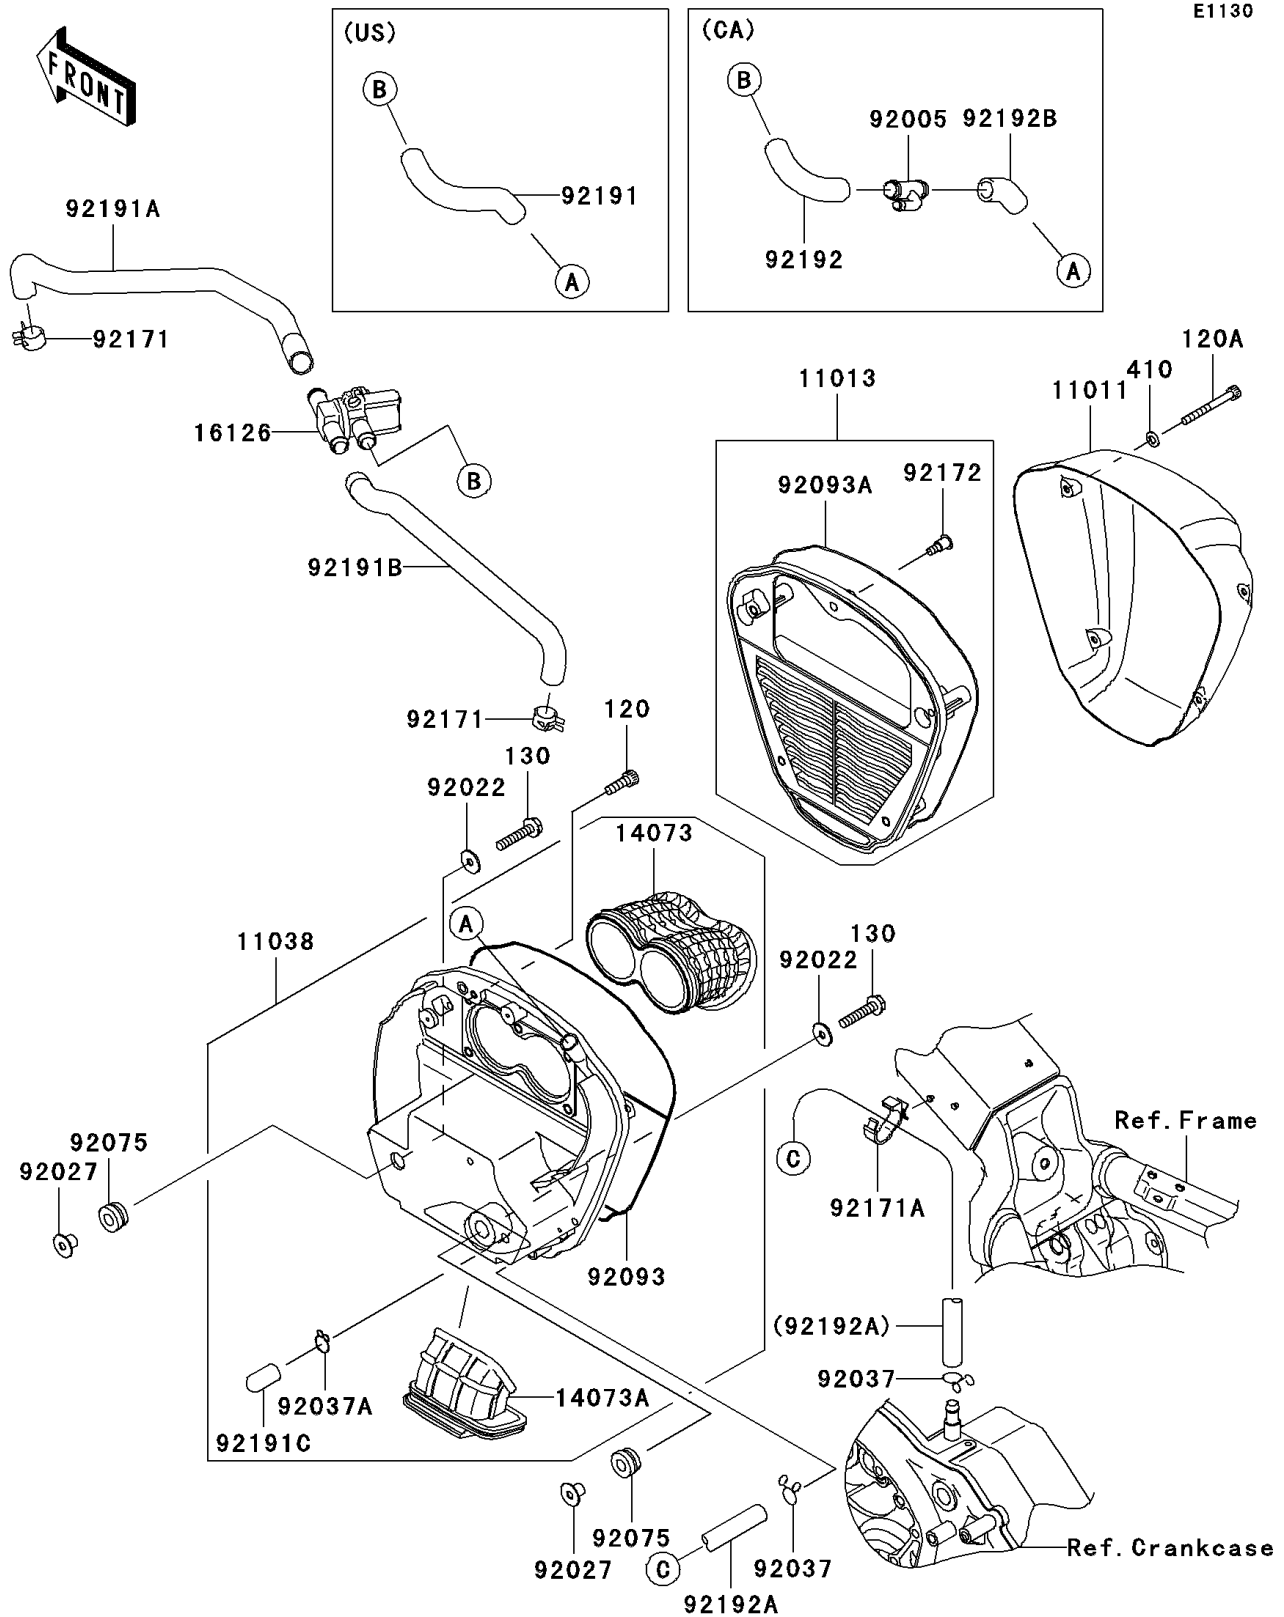

2008 Vulcan® 2000 Classic

PARTS DIAGRAM

Air Cleaner

2008 Vulcan[®] 2000 Classic

PARTS LIST

Air Cleaner

ITEM NAME

PART NUMBER

QUANTITY
