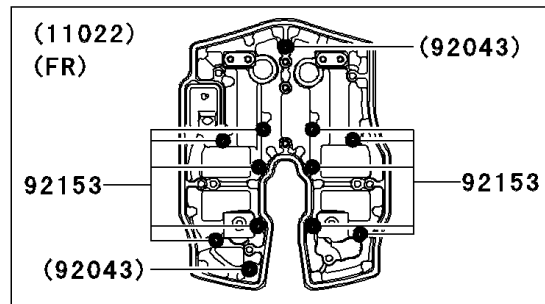

2008 Vulcan® 2000 Classic

PARTS DIAGRAM

Cylinder Head Cover

E1112

2008 Vulcan[®] 2000 Classic

PARTS LIST

Cylinder Head Cover

ITEM NAME

PART NUMBER

QUANTITY
