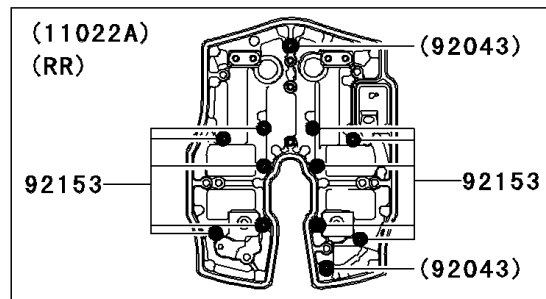

2008 Vulcan® 2000 Classic

PARTS DIAGRAM

Cylinder Head Cover

E1112

2008 Vulcan[®] 2000 Classic

PARTS LIST

Cylinder Head Cover

ITEM NAME

PART NUMBER

QUANTITY
