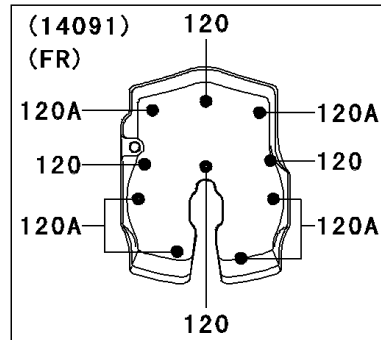

2008 Vulcan® 2000 Classic

PARTS DIAGRAM

Cylinder Head Cover

E1112

2008 Vulcan[®] 2000 Classic

PARTS LIST

Cylinder Head Cover

ITEM NAME

PART NUMBER

QUANTITY
