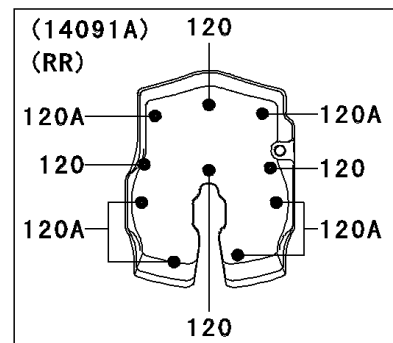

2008 Vulcan® 2000 Classic

PARTS DIAGRAM

Cylinder Head Cover

E1112

2008 Vulcan[®] 2000 Classic

PARTS LIST

Cylinder Head Cover

ITEM NAME

PART NUMBER

QUANTITY
