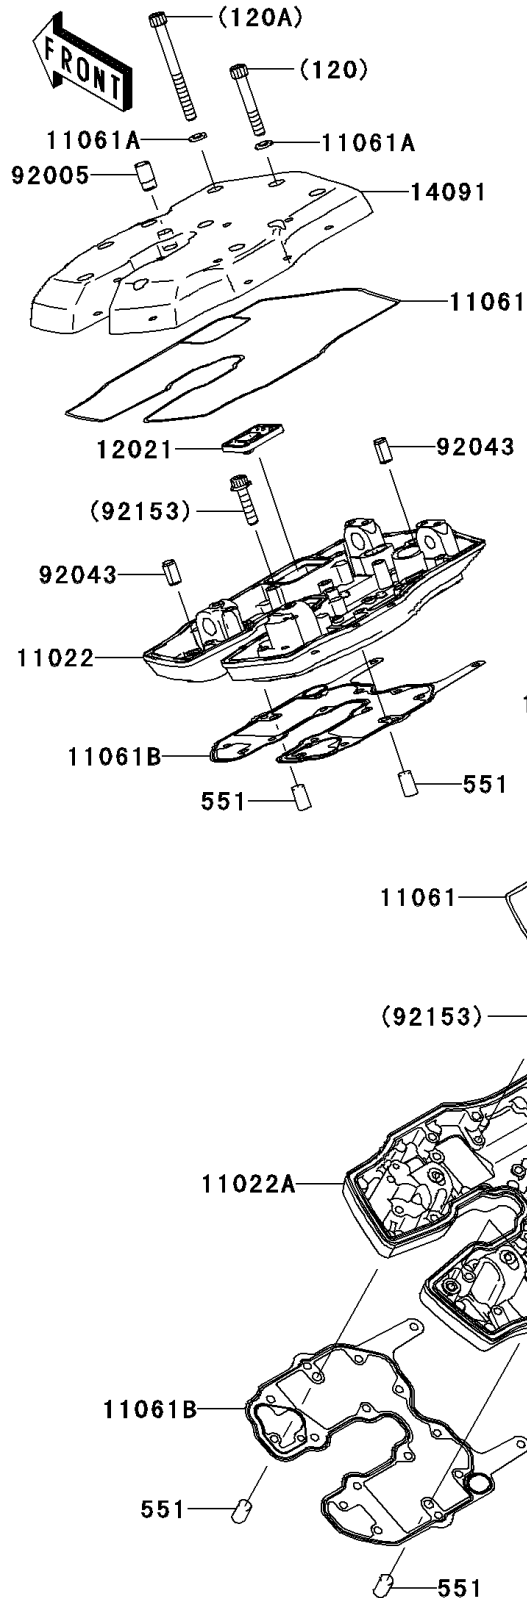

2008 Vulcan® 2000 Classic

PARTS DIAGRAM

Cylinder Head Cover

E1112

2008 Vulcan[®] 2000 Classic

PARTS LIST

Cylinder Head Cover

ITEM NAME

PART NUMBER

QUANTITY
