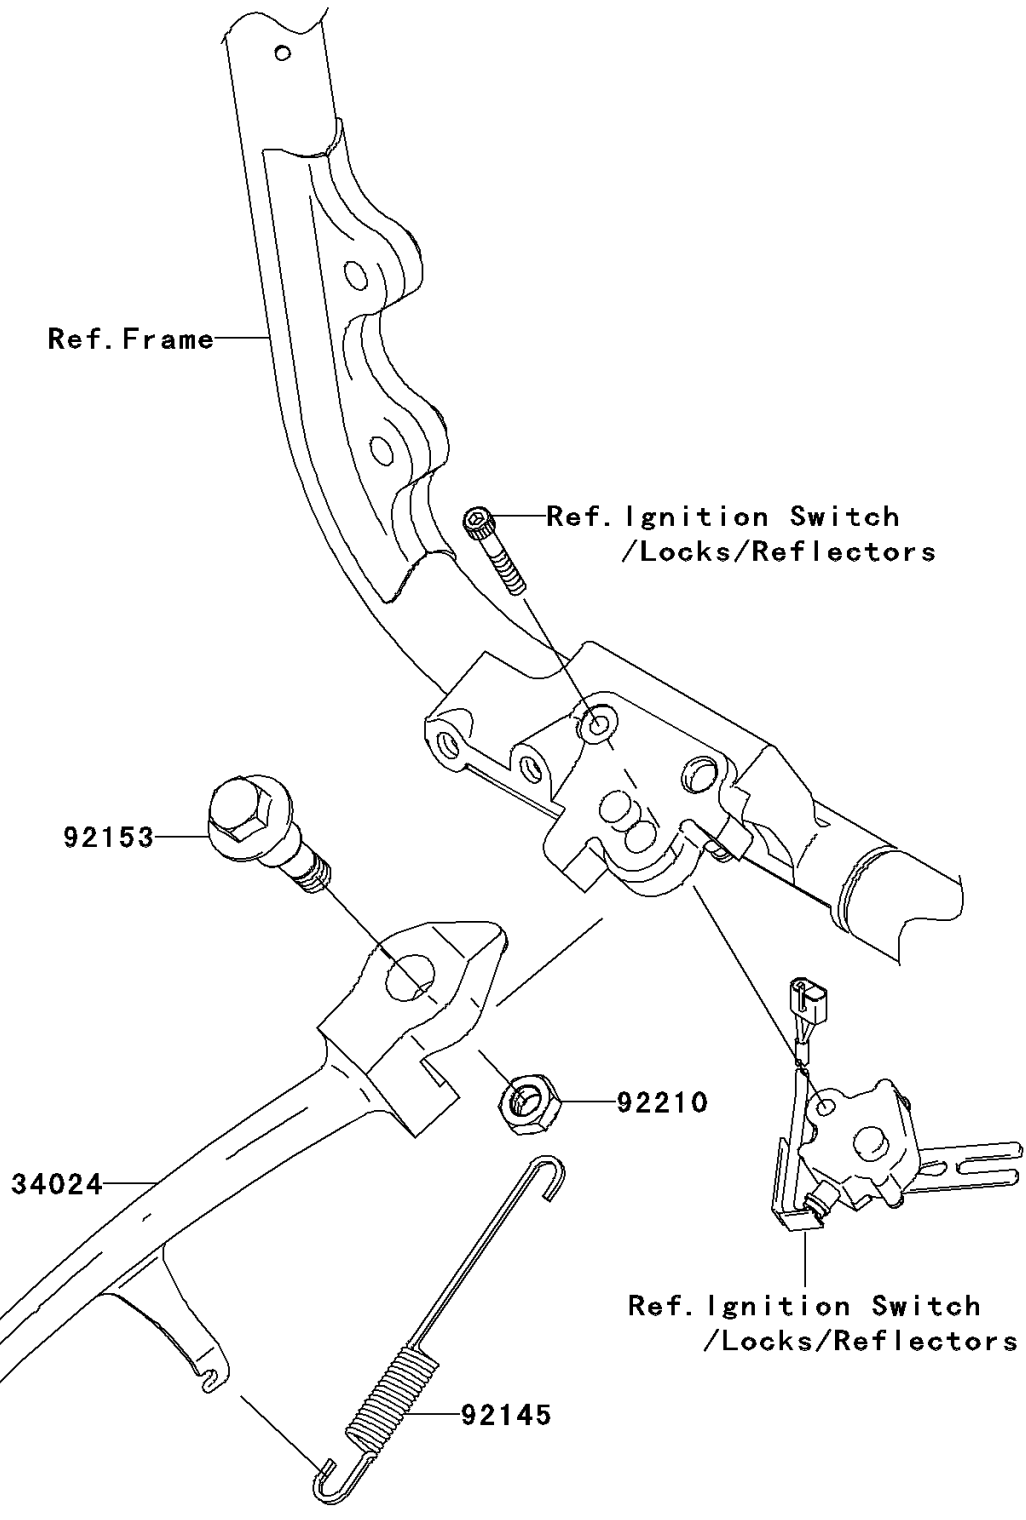

2005 Vulcan 2000 Limited

PARTS DIAGRAM

Stand(s)

F2190

2005 Vulcan 2000 Limited

PARTS LIST

Stand(s)

ITEM NAME

PART NUMBER

QUANTITY
