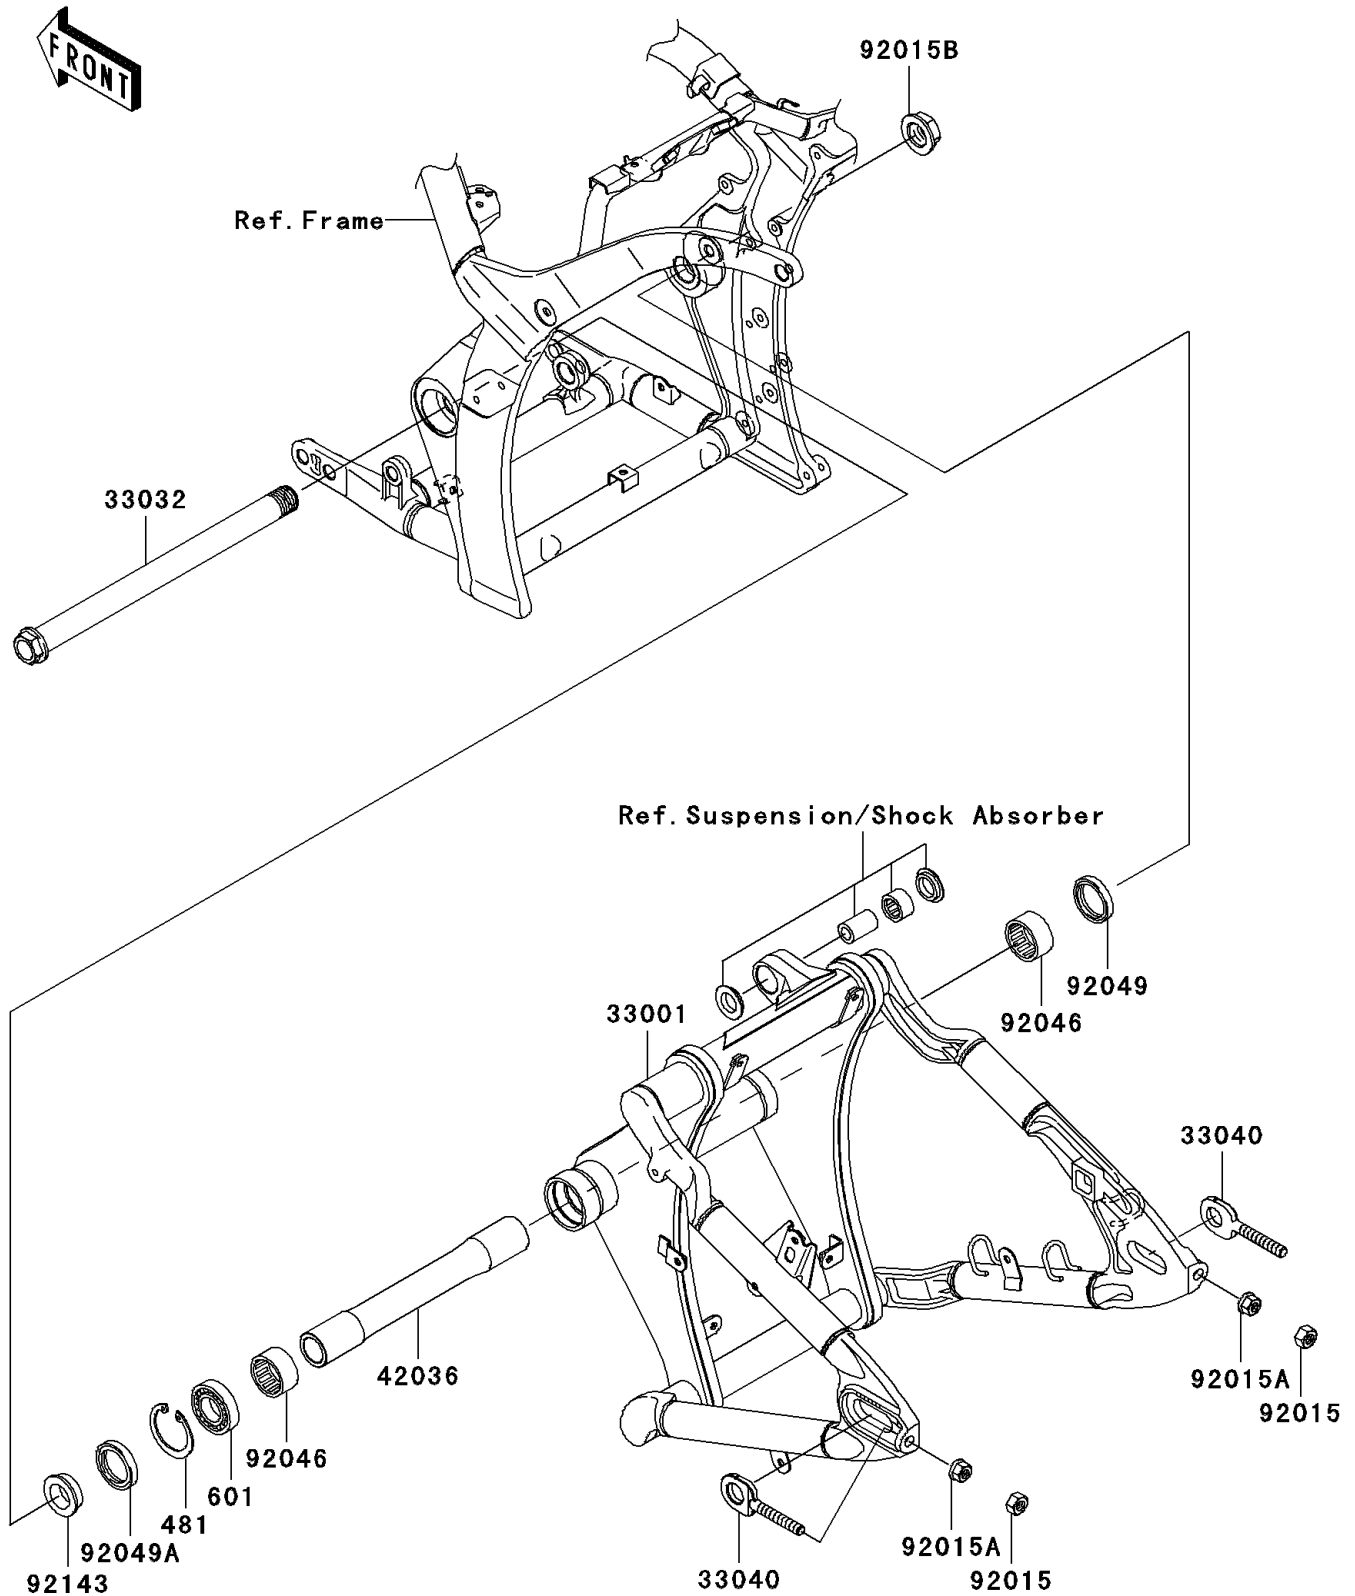

2005 Vulcan 2000 Limited

PARTS DIAGRAM

Swingarm

F2141

2005 Vulcan 2000 Limited

PARTS LIST

Swingarm

ITEM NAME

PART NUMBER

QUANTITY
