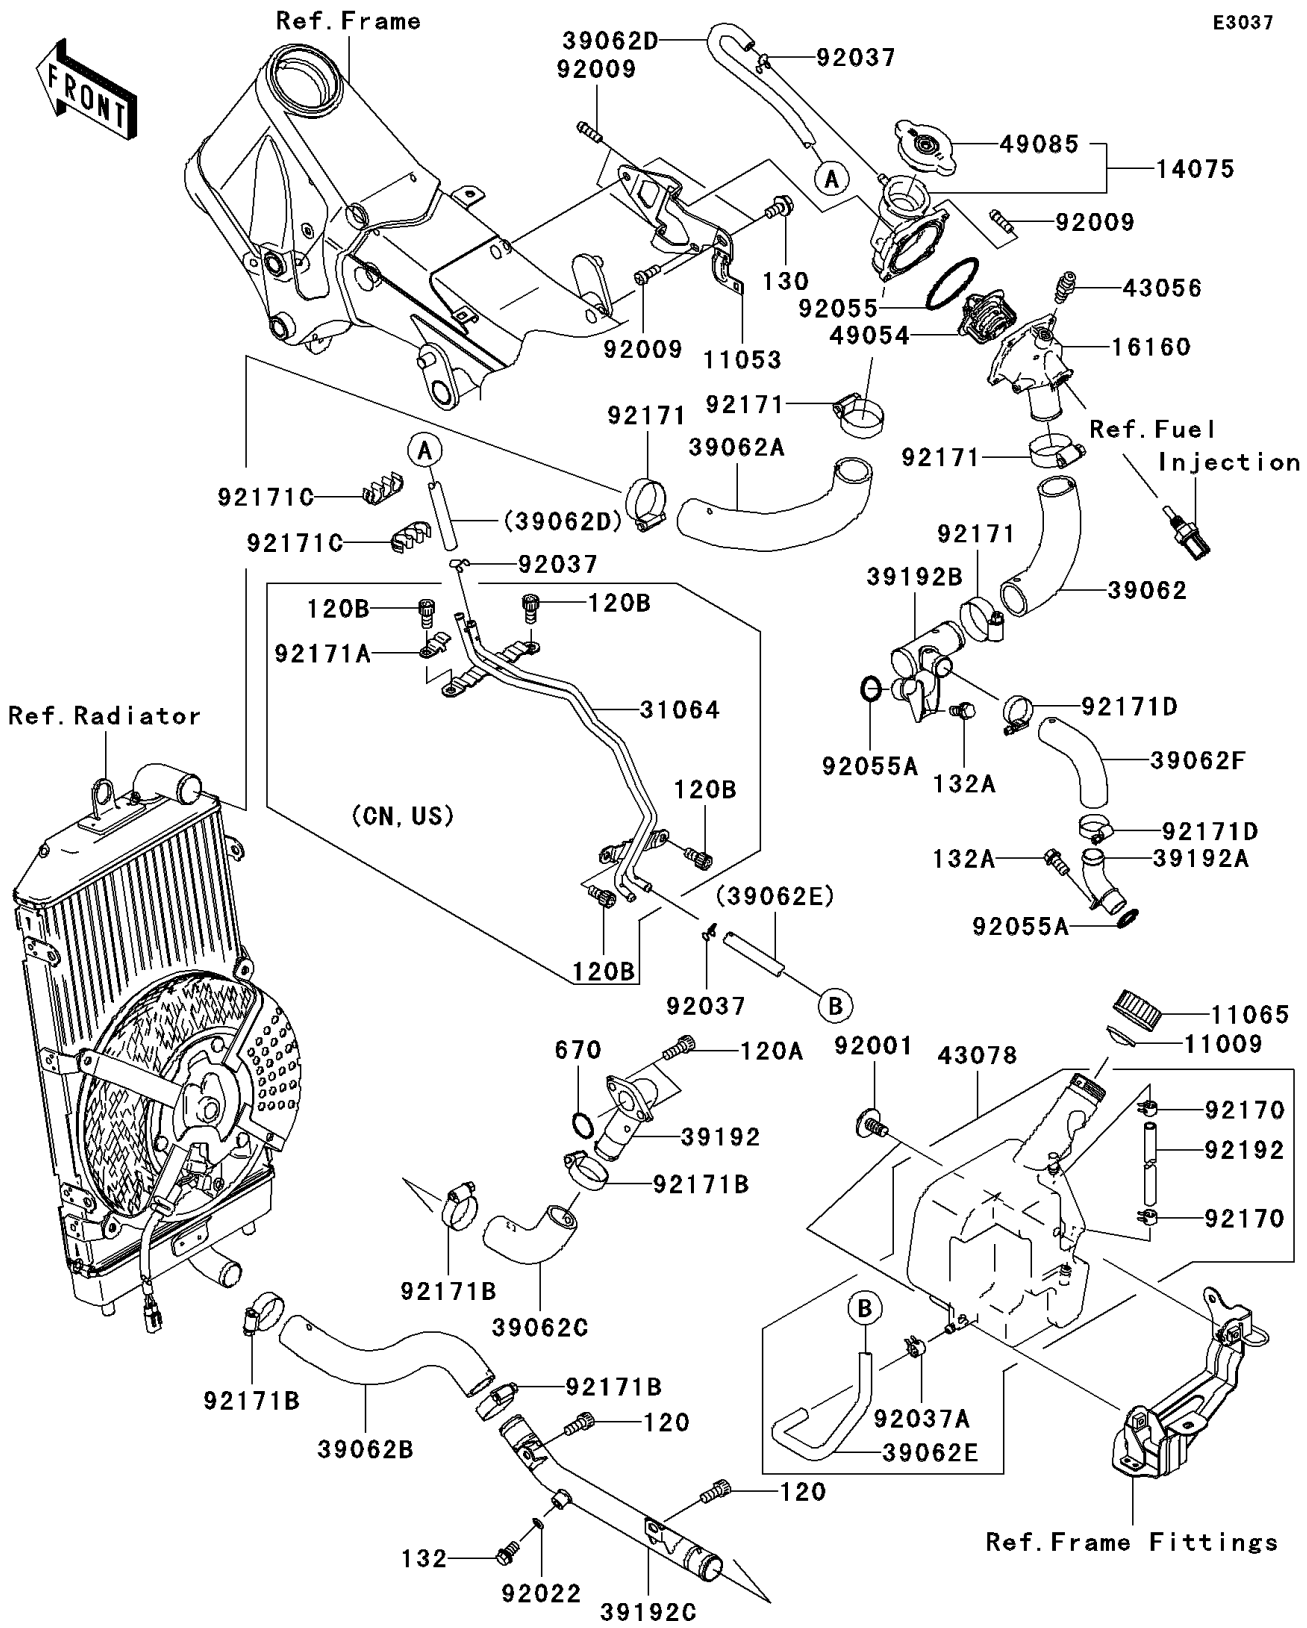

2005 Vulcan 2000 Limited

PARTS DIAGRAM

Water Pipe

E3037

2005 Vulcan 2000 Limited

PARTS LIST

Water Pipe

ITEM NAME

PART NUMBER

QUANTITY
