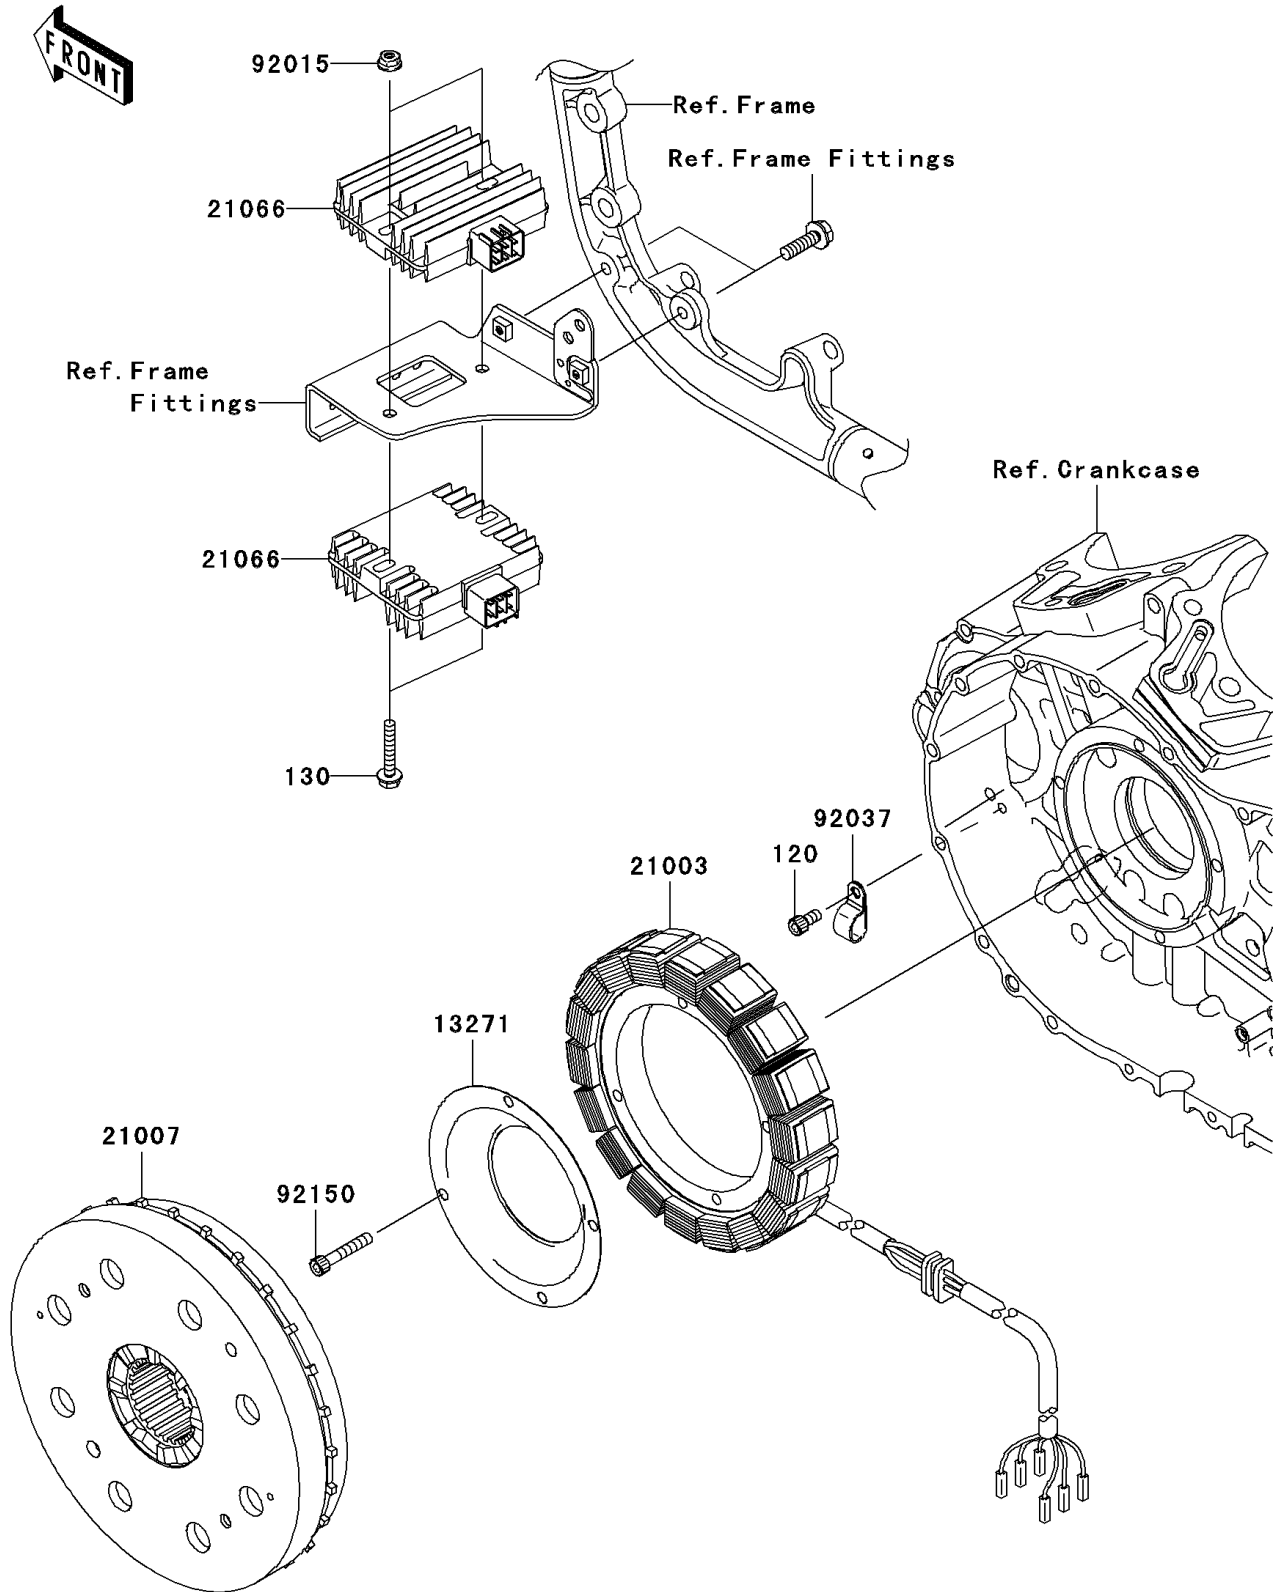

2005 Vulcan 2000 Limited

PARTS DIAGRAM

Generator

E1810

2005 Vulcan 2000 Limited

PARTS LIST

Generator

ITEM NAME

PART NUMBER

QUANTITY
