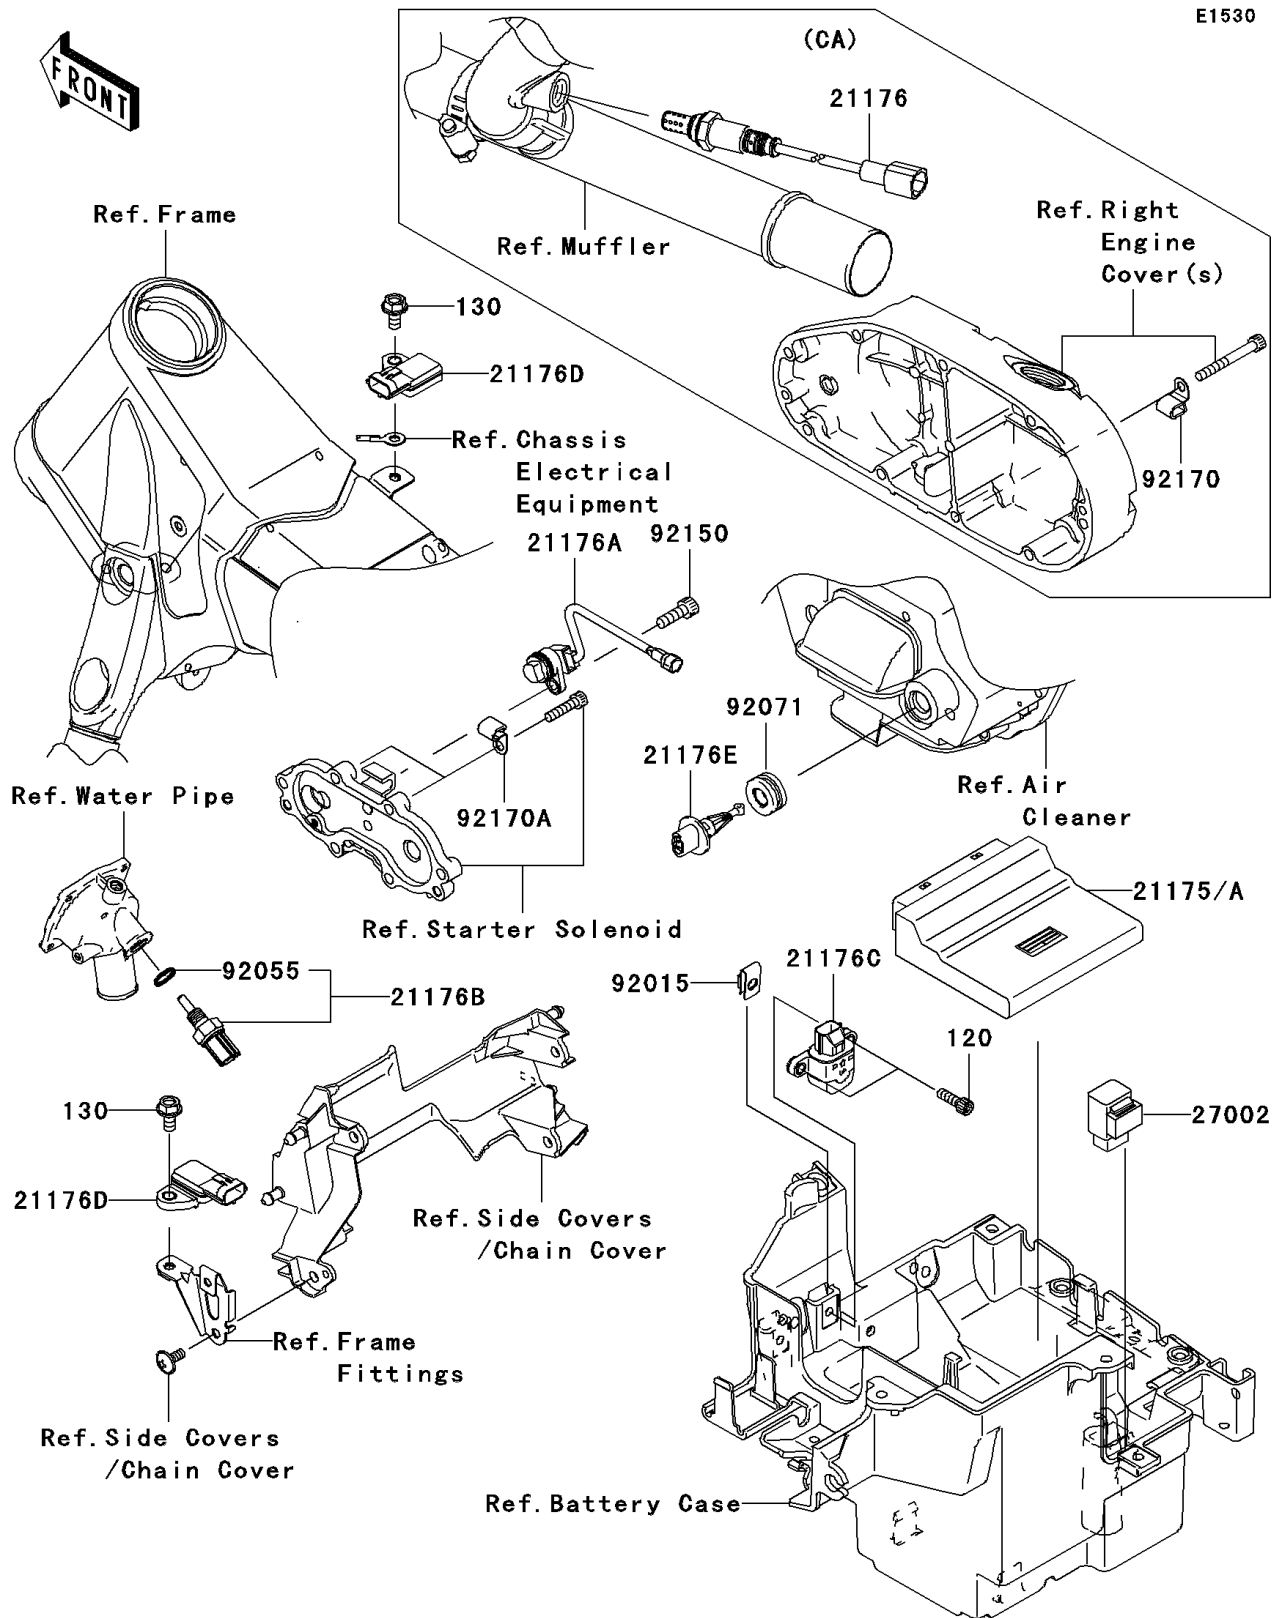

2005 Vulcan 2000 Limited

PARTS DIAGRAM

Fuel Injection

2005 Vulcan 2000 Limited

PARTS LIST Fuel Injection

ITEM NAME	PART NUMBER	QUANTITY
-----------	-------------	----------
