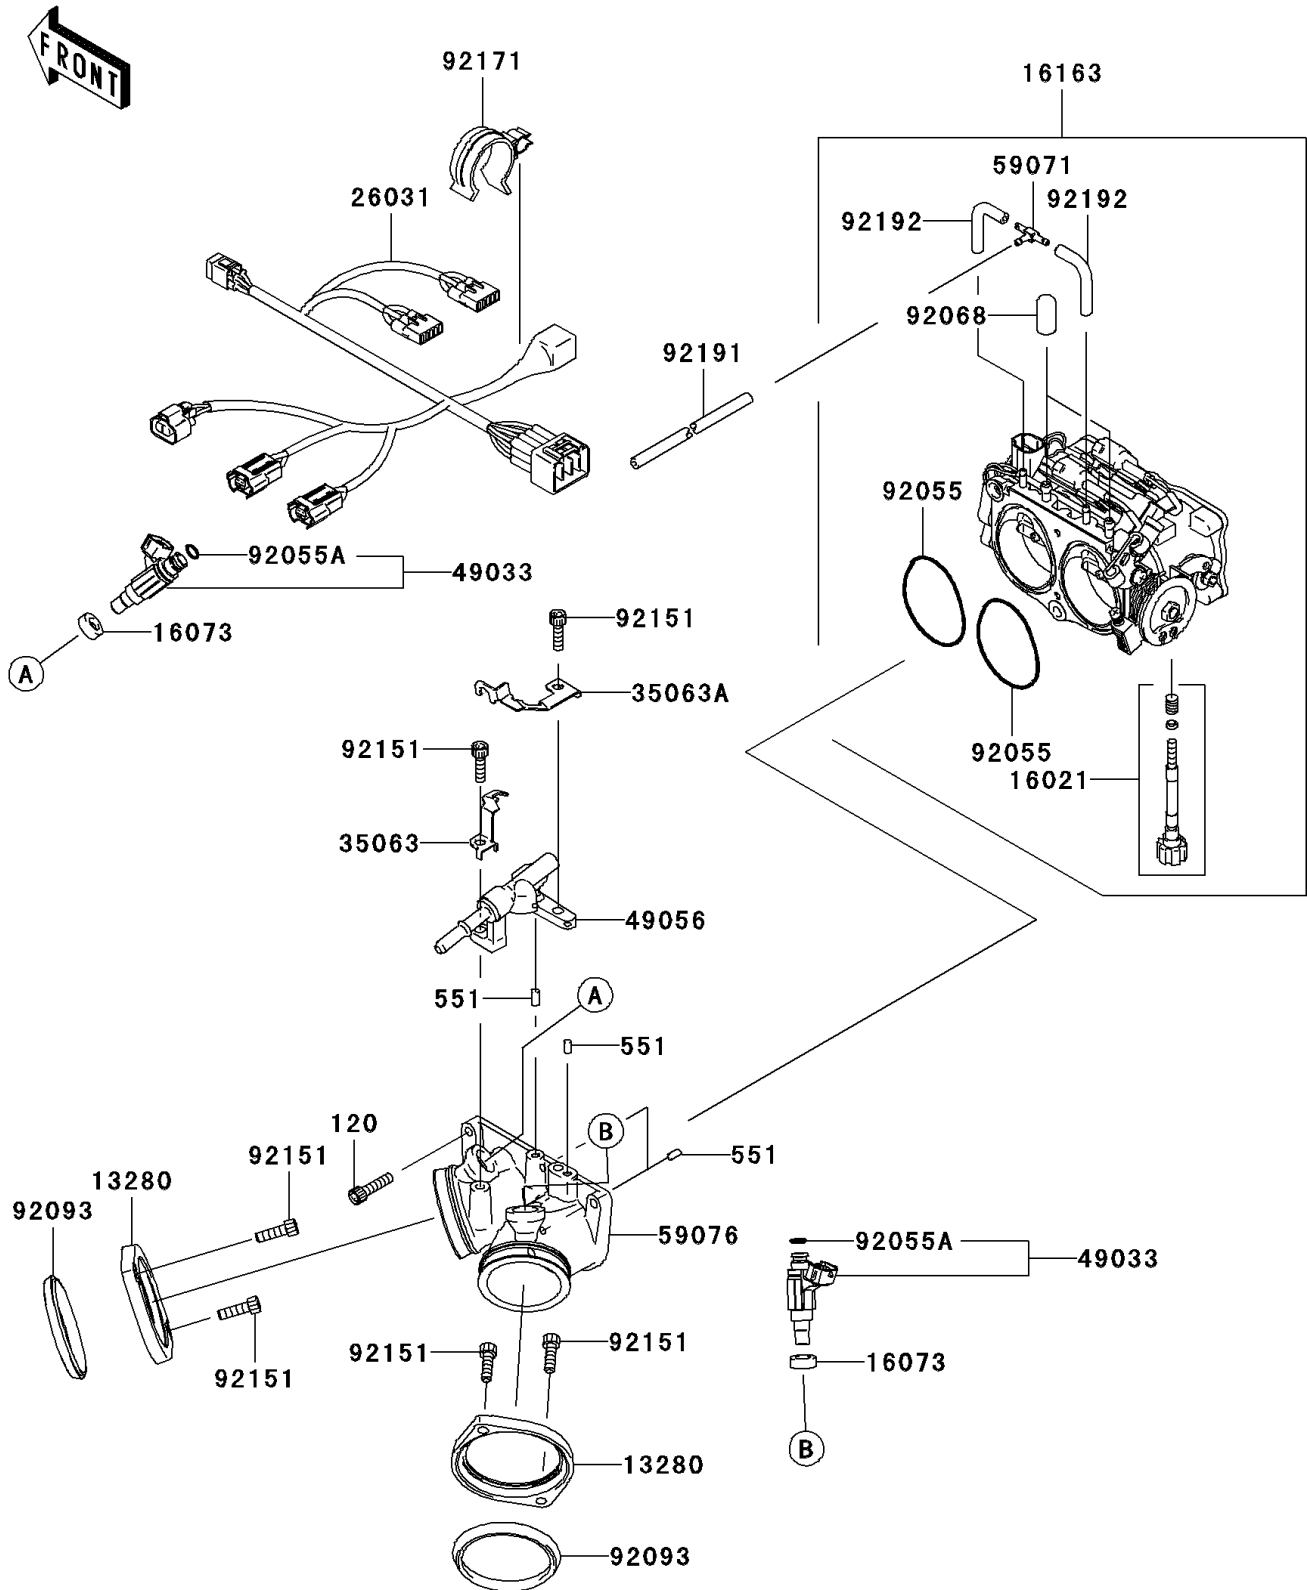

2005 Vulcan 2000 Limited

PARTS DIAGRAM

Throttle

E1510

2005 Vulcan 2000 Limited

PARTS LIST

Throttle

ITEM NAME

PART NUMBER

QUANTITY
