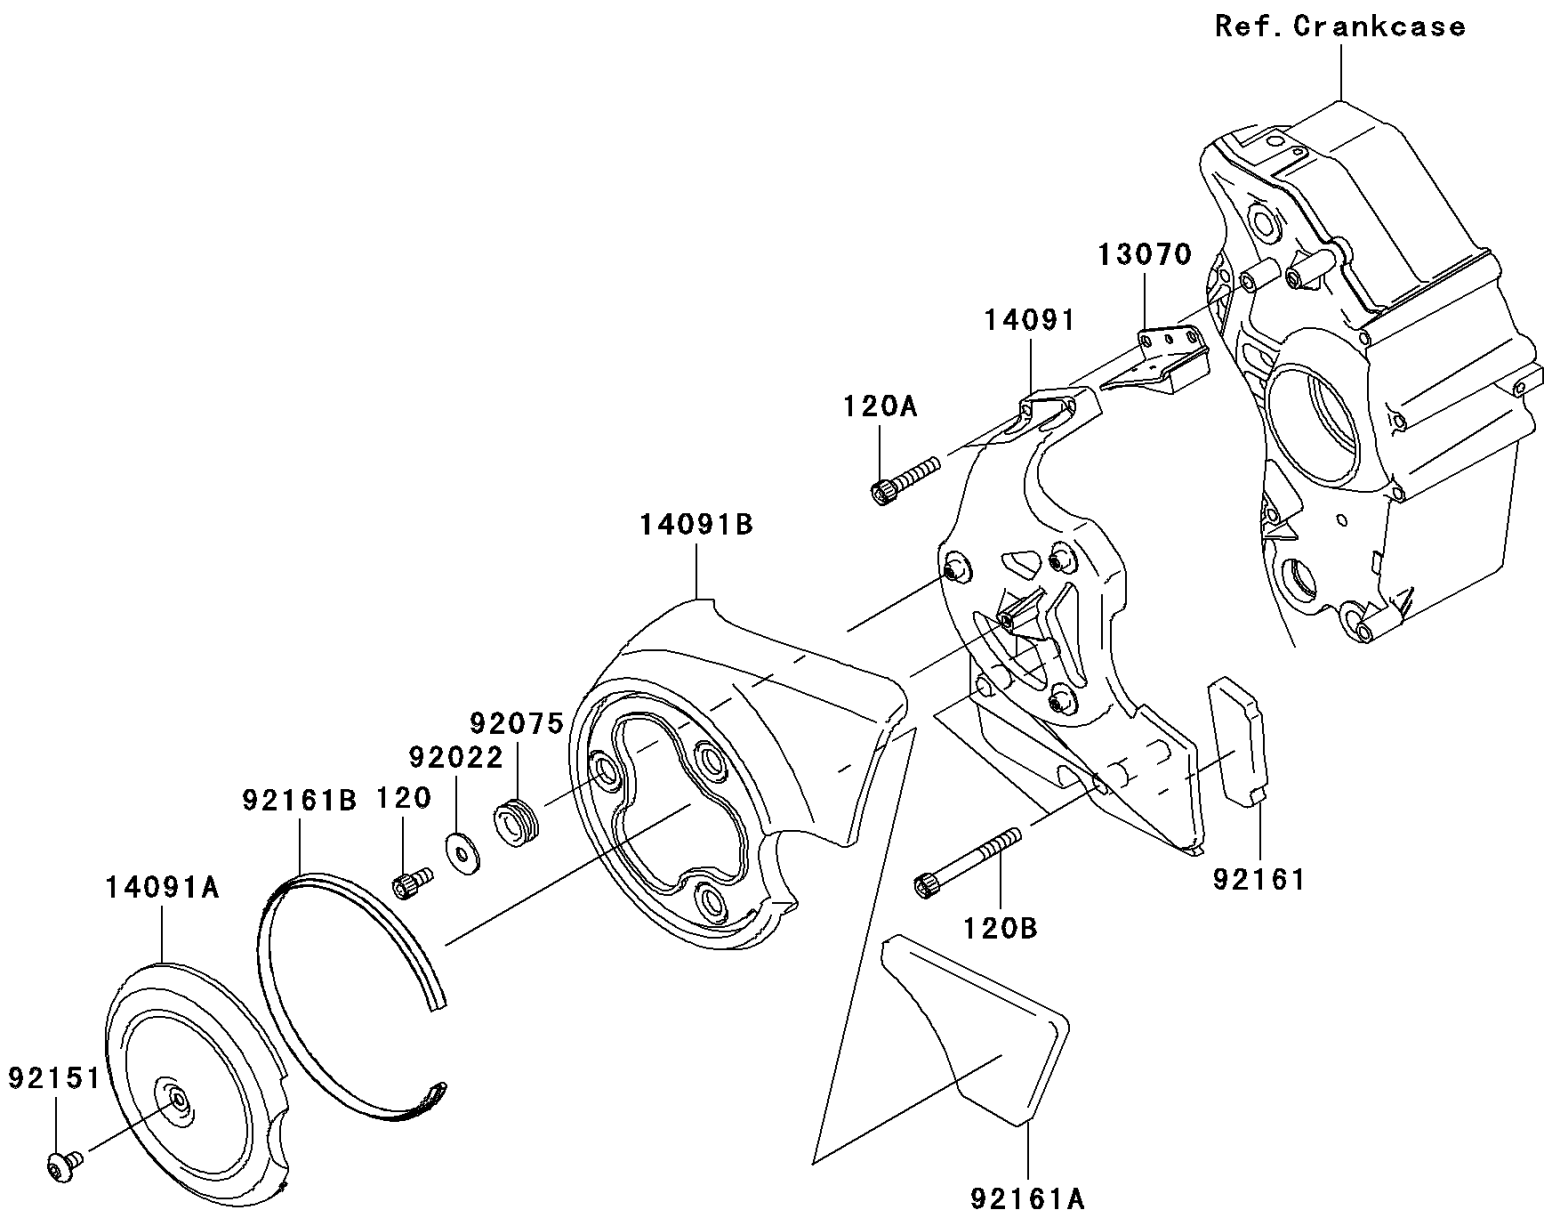

2005 Vulcan 2000 Limited

PARTS DIAGRAM

Chain Cover

E1433

2005 Vulcan 2000 Limited

PARTS LIST

Chain Cover

ITEM NAME

PART NUMBER

QUANTITY
