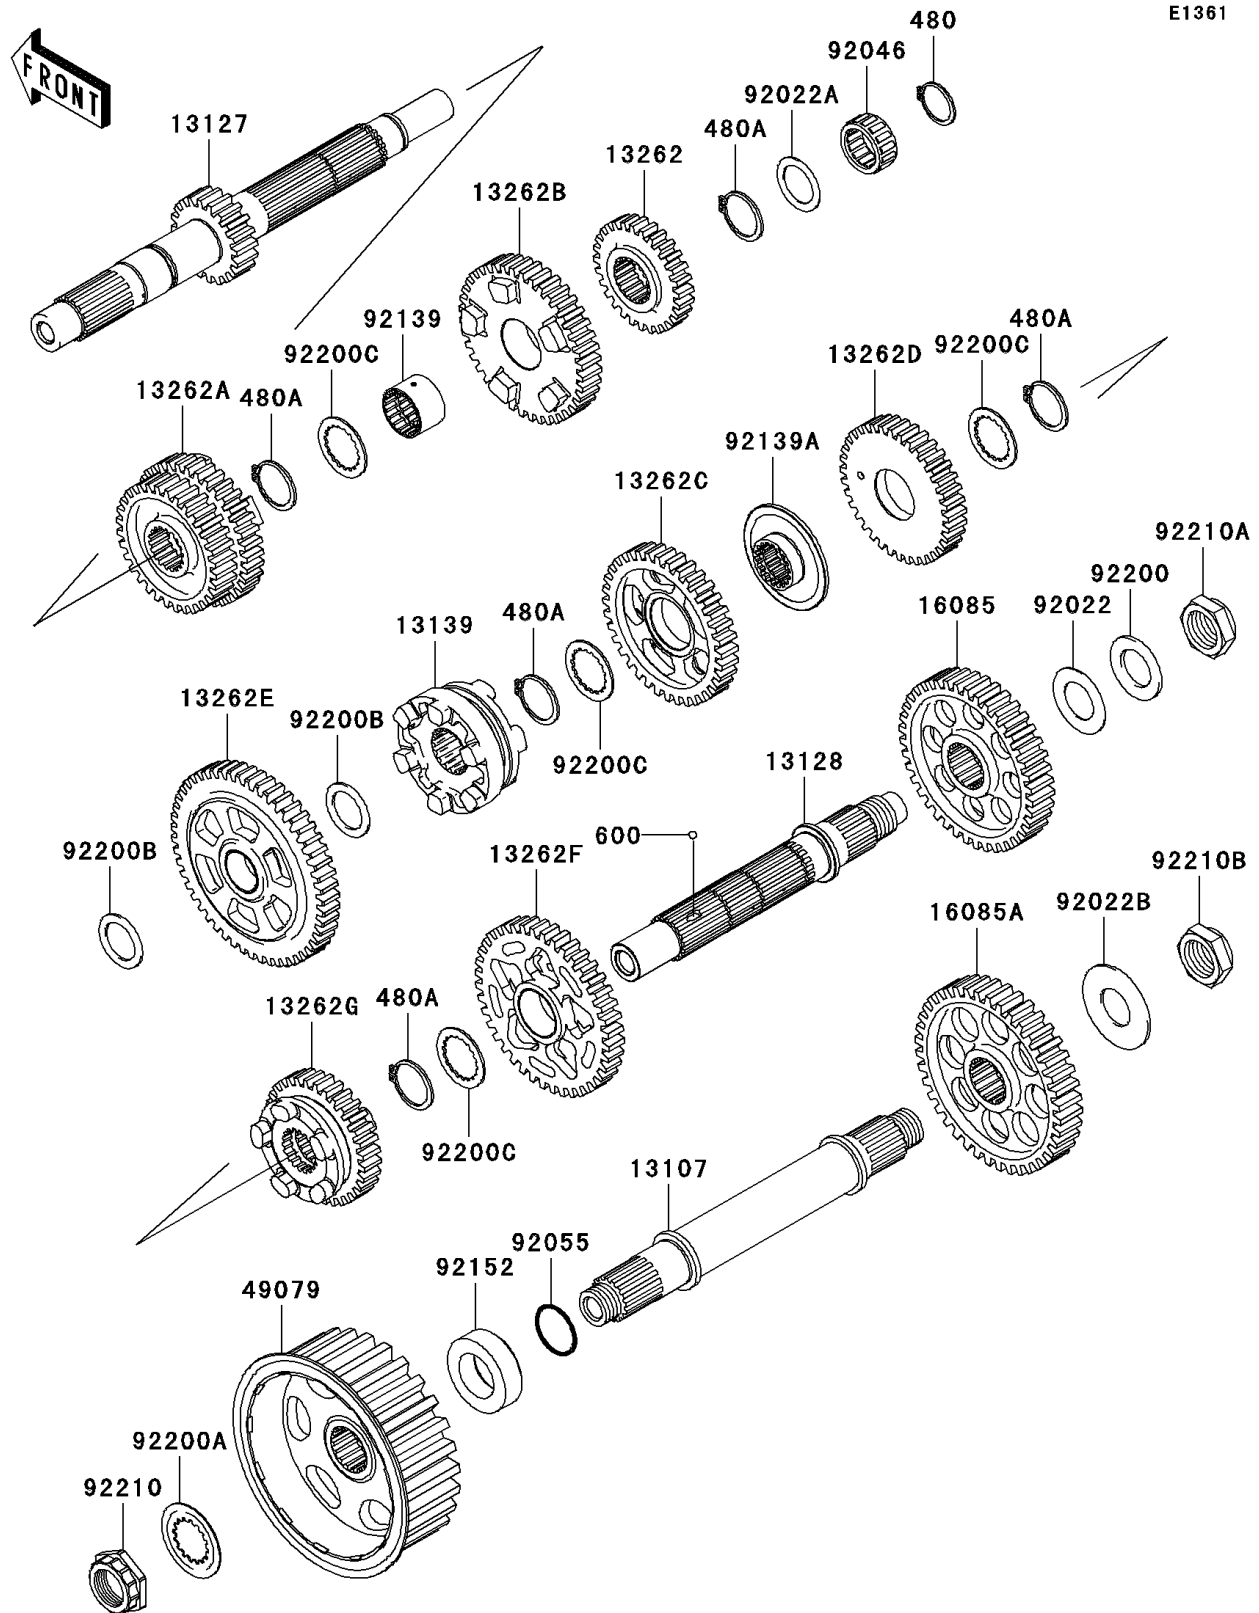

2005 Vulcan 2000 Limited

PARTS DIAGRAM

Transmission

2005 Vulcan 2000 Limited

PARTS LIST

Transmission

ITEM NAME

PART NUMBER

QUANTITY
