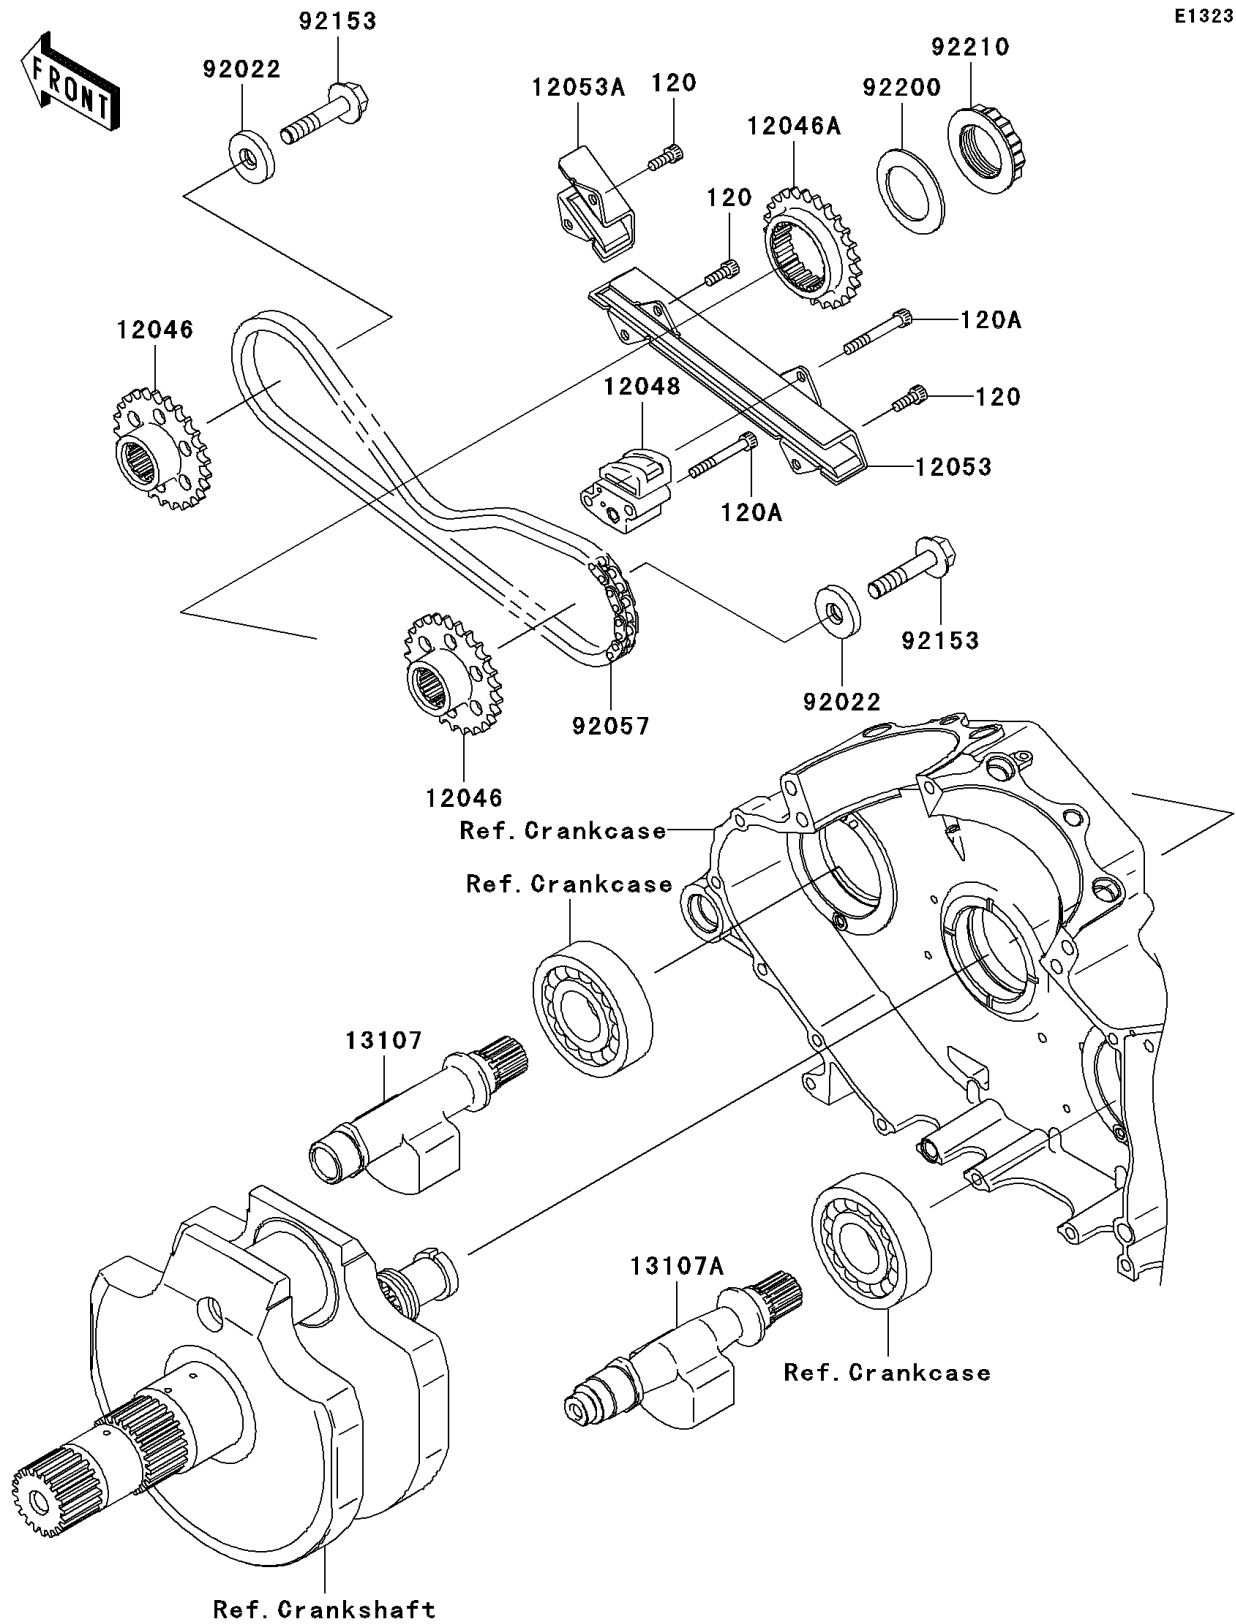

2005 Vulcan 2000 Limited

PARTS DIAGRAM

Balancer

E1323

2005 Vulcan 2000 Limited

PARTS LIST

Balancer

ITEM NAME

PART NUMBER

QUANTITY
