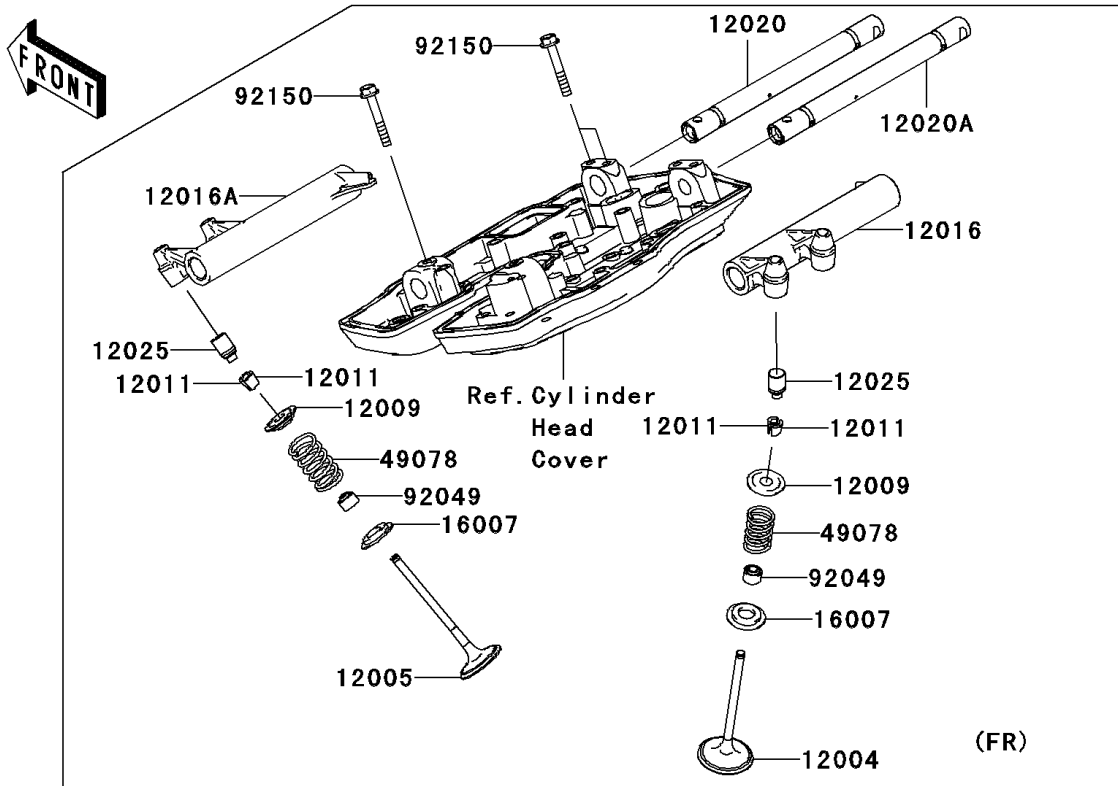

2005 Vulcan 2000 Limited

PARTS DIAGRAM

Valve(s)

E1210

2005 Vulcan 2000 Limited

PARTS LIST

Valve(s)

ITEM NAME

PART NUMBER

QUANTITY
