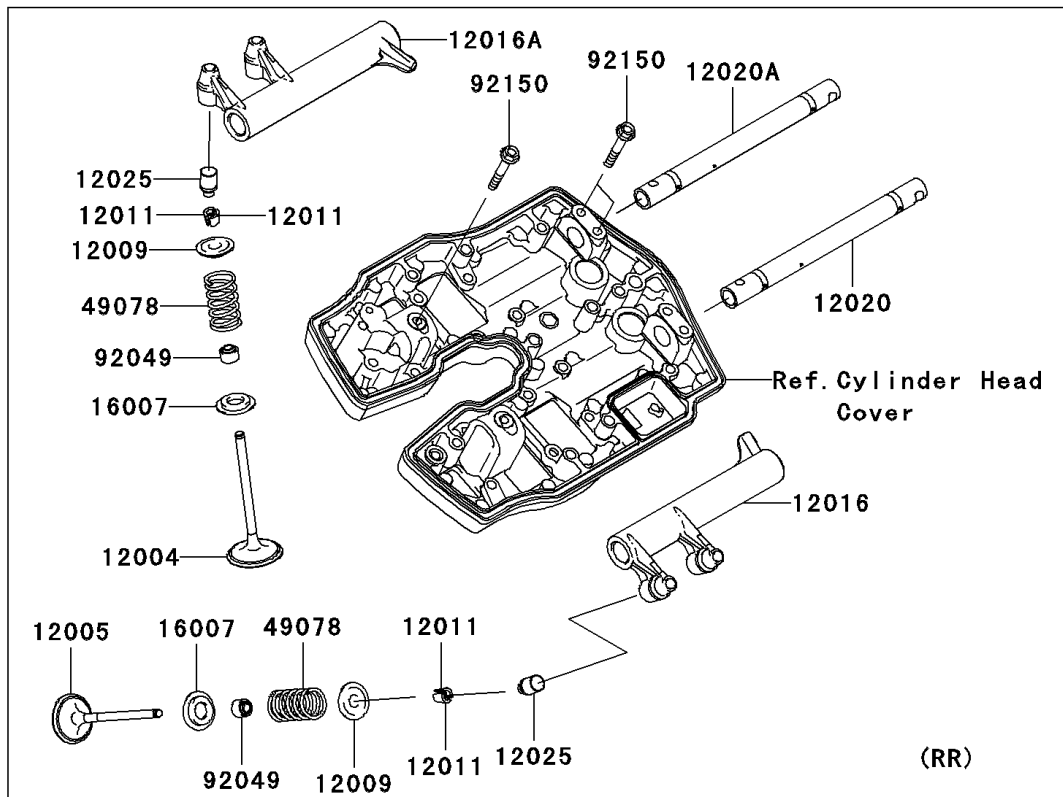

2005 Vulcan 2000 Limited

PARTS DIAGRAM

Valve(s)

E1210

2005 Vulcan 2000 Limited

PARTS LIST

Valve(s)

ITEM NAME

PART NUMBER

QUANTITY
