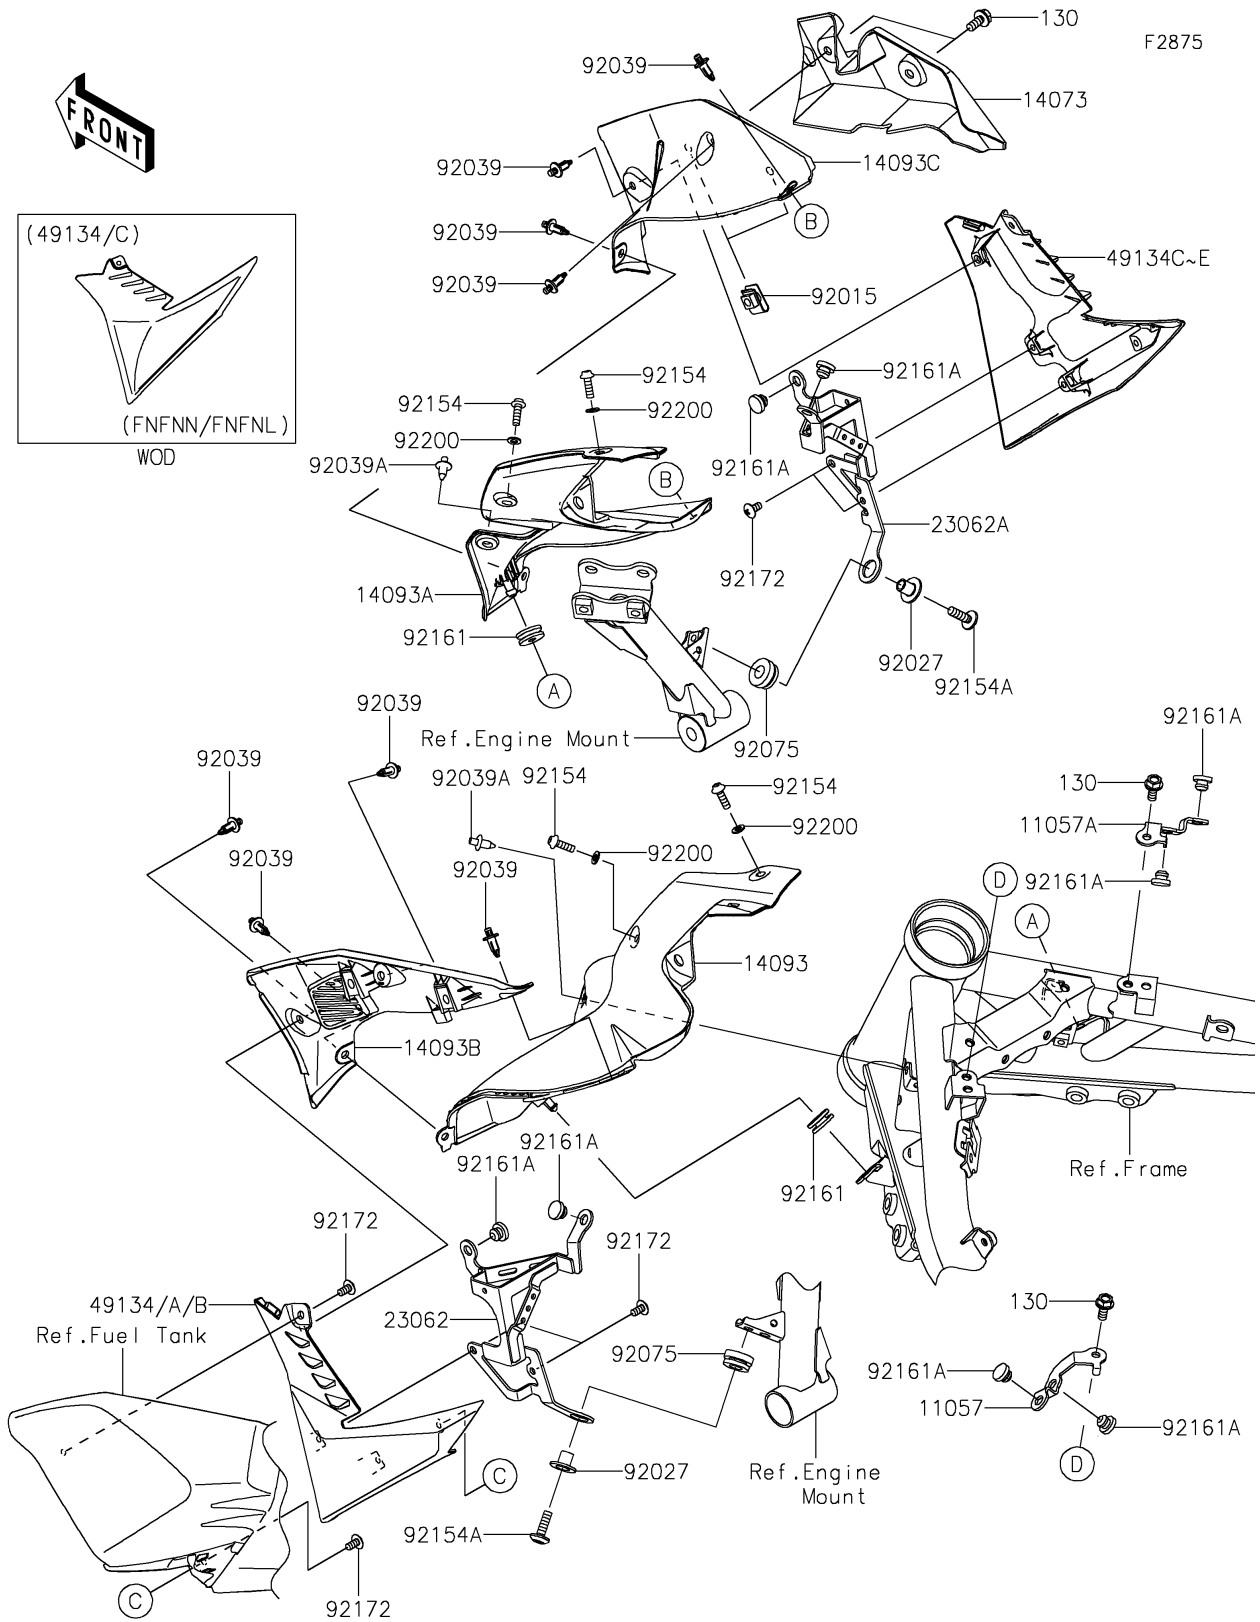

2022 Z900 ABS

PARTS DIAGRAM

Shroud

2022 Z900 ABS

PARTS LIST

Shroud

ITEM NAME	PART NUMBER	QUANTITY
BRACKET,SHROUD,RR,LH (Ref # 11057)	11057-3997	1
BRACKET,SHROUD,RR,RH (Ref # 11057A)	11057-3998	1
DUCT,INNER,GUIDE,RH (Ref # 14073)	14073-0962	1
COVER,SHROUD,INNER,RR,LH (Ref # 14093)	14093-0917	1
COVER,SHROUD,INNER,RR,RH (Ref # 14093A)	14093-0918	1
COVER,SHROUD,INNER,FR,LH (Ref # 14093B)	14093-0919	1
COVER,SHROUD,INNER,FR,RH (Ref # 14093C)	14093-0920	1
BRACKET-COMP,SHROUD,FR,LH (Ref # 23062)	23062-1278	1
BRACKET-COMP,SHROUD,FR,RH (Ref # 23062A)	23062-1279	1
SHROUD,LH,M.S.BLACK (Ref # 49134)	49134-5270-660	1
SHROUD,LH,M.M.G.GRAY (Ref # 49134A)	49134-5270-68P	1
SHROUD,RH,M.S.BLACK (Ref # 49134C)	49134-5271-660	1
SHROUD,RH,M.M.G.GRAY (Ref # 49134D)	49134-5271-68P	1
NUT,6MM (Ref # 92015)	92015-1671	2
COLLAR,FLANGED,L=12.1,BLACK (Ref # 92027)	92027-1651	2
RIVET (Ref # 92039)	92039-0051	8
RIVET (Ref # 92039A)	92039-0068	2
DAMPER (Ref # 92075)	92075-277	2
BOLT,SOCKET,5X16 (Ref # 92154)	92154-0209	4
BOLT,SOCKET,6X20 (Ref # 92154A)	92154-0918	2
DAMPER (Ref # 92161)	92161-0588	2
DAMPER (Ref # 92161A)	92161-1971	8
SCREW,TAPPING,5X10 (Ref # 92172)	92172-0262	8
WASHER,5.2X10X1.0 (Ref # 92200)	92200-1820	4
BOLT-FLANGED,6X14 (Ref # 130)	130BA0614	4