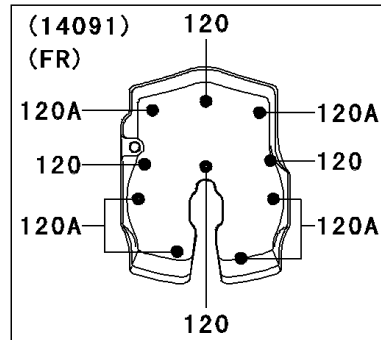

2005 Vulcan 2000 Limited

PARTS DIAGRAM

Cylinder Head Cover

E1112

2005 Vulcan 2000 Limited

PARTS LIST

Cylinder Head Cover

ITEM NAME

PART NUMBER

QUANTITY
