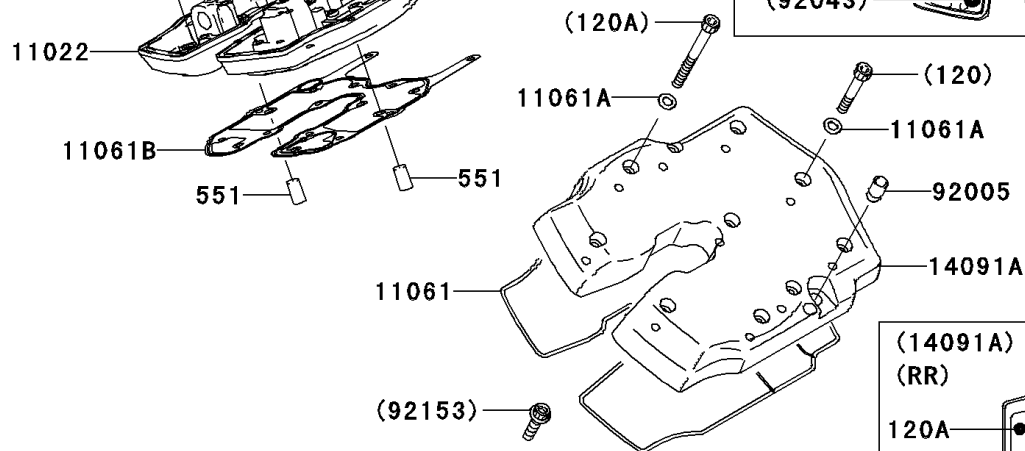

2005 Vulcan 2000 Limited

PARTS DIAGRAM

Cylinder Head Cover

E1112

2005 Vulcan 2000 Limited

PARTS LIST

Cylinder Head Cover

ITEM NAME

PART NUMBER

QUANTITY
