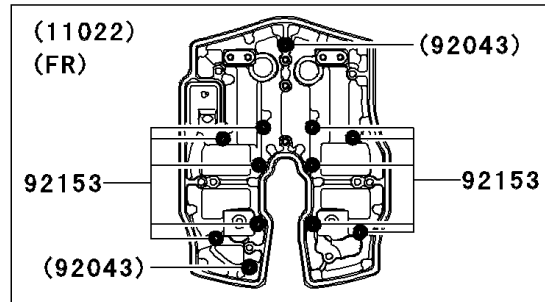

2005 Vulcan 2000 Limited

PARTS DIAGRAM

Cylinder Head Cover

E1112

2005 Vulcan 2000 Limited

PARTS LIST

Cylinder Head Cover

ITEM NAME

PART NUMBER

QUANTITY
