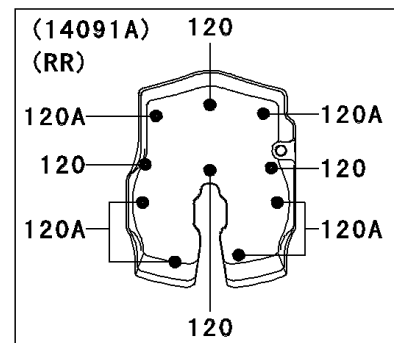

2005 Vulcan 2000 Limited

PARTS DIAGRAM

Cylinder Head Cover

E1112

2005 Vulcan 2000 Limited

PARTS LIST

Cylinder Head Cover

ITEM NAME

PART NUMBER

QUANTITY
