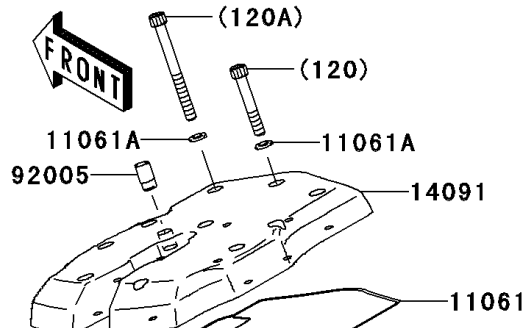

2005 Vulcan 2000 Limited

PARTS DIAGRAM

Cylinder Head Cover

E1112

2005 Vulcan 2000 Limited

PARTS LIST

Cylinder Head Cover

ITEM NAME

PART NUMBER

QUANTITY
