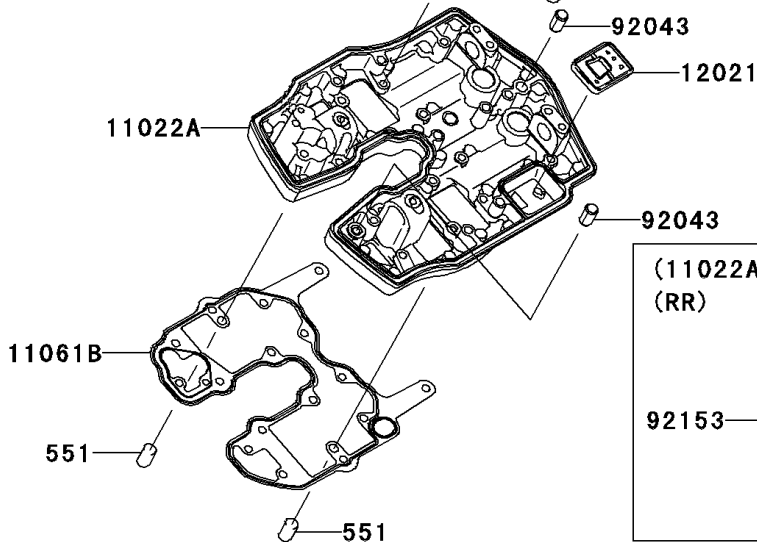

2005 Vulcan 2000 Limited

PARTS DIAGRAM

Cylinder Head Cover

E1112

2005 Vulcan 2000 Limited

PARTS LIST

Cylinder Head Cover

ITEM NAME

PART NUMBER

QUANTITY
