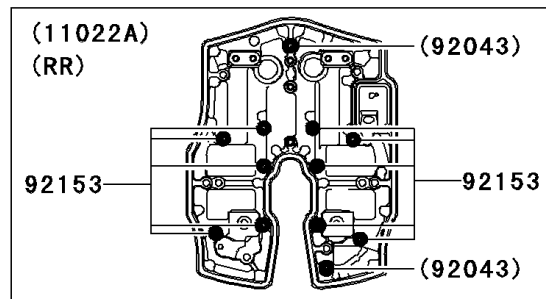

2005 Vulcan 2000 Limited

PARTS DIAGRAM

Cylinder Head Cover

E1112

2005 Vulcan 2000 Limited

PARTS LIST

Cylinder Head Cover

ITEM NAME

PART NUMBER

QUANTITY
