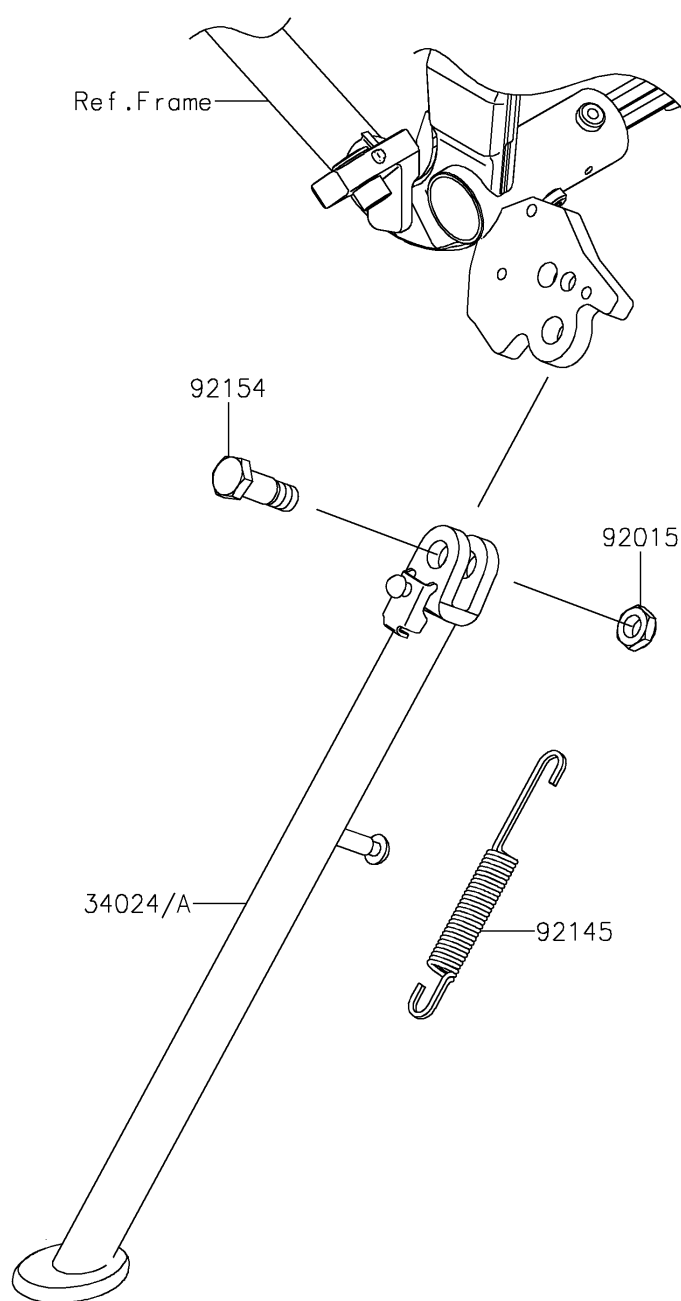

2023 KLX[®] 300

PARTS DIAGRAM

Stand(s)

F2190

2023 KLX[®] 300

PARTS LIST

Stand(s)

ITEM NAME	PART NUMBER	QUANTITY
STAND-SIDE,P.SILVER (Ref # 34024A)	34024-0167-458	1
NUT,LOCK,10MM,BLACK (Ref # 92015)	92015-1188	1
SPRING,SIDE STAND (Ref # 92145)	92145-0085	1
BOLT,SIDE STAND (Ref # 92154)	92154-0412	1