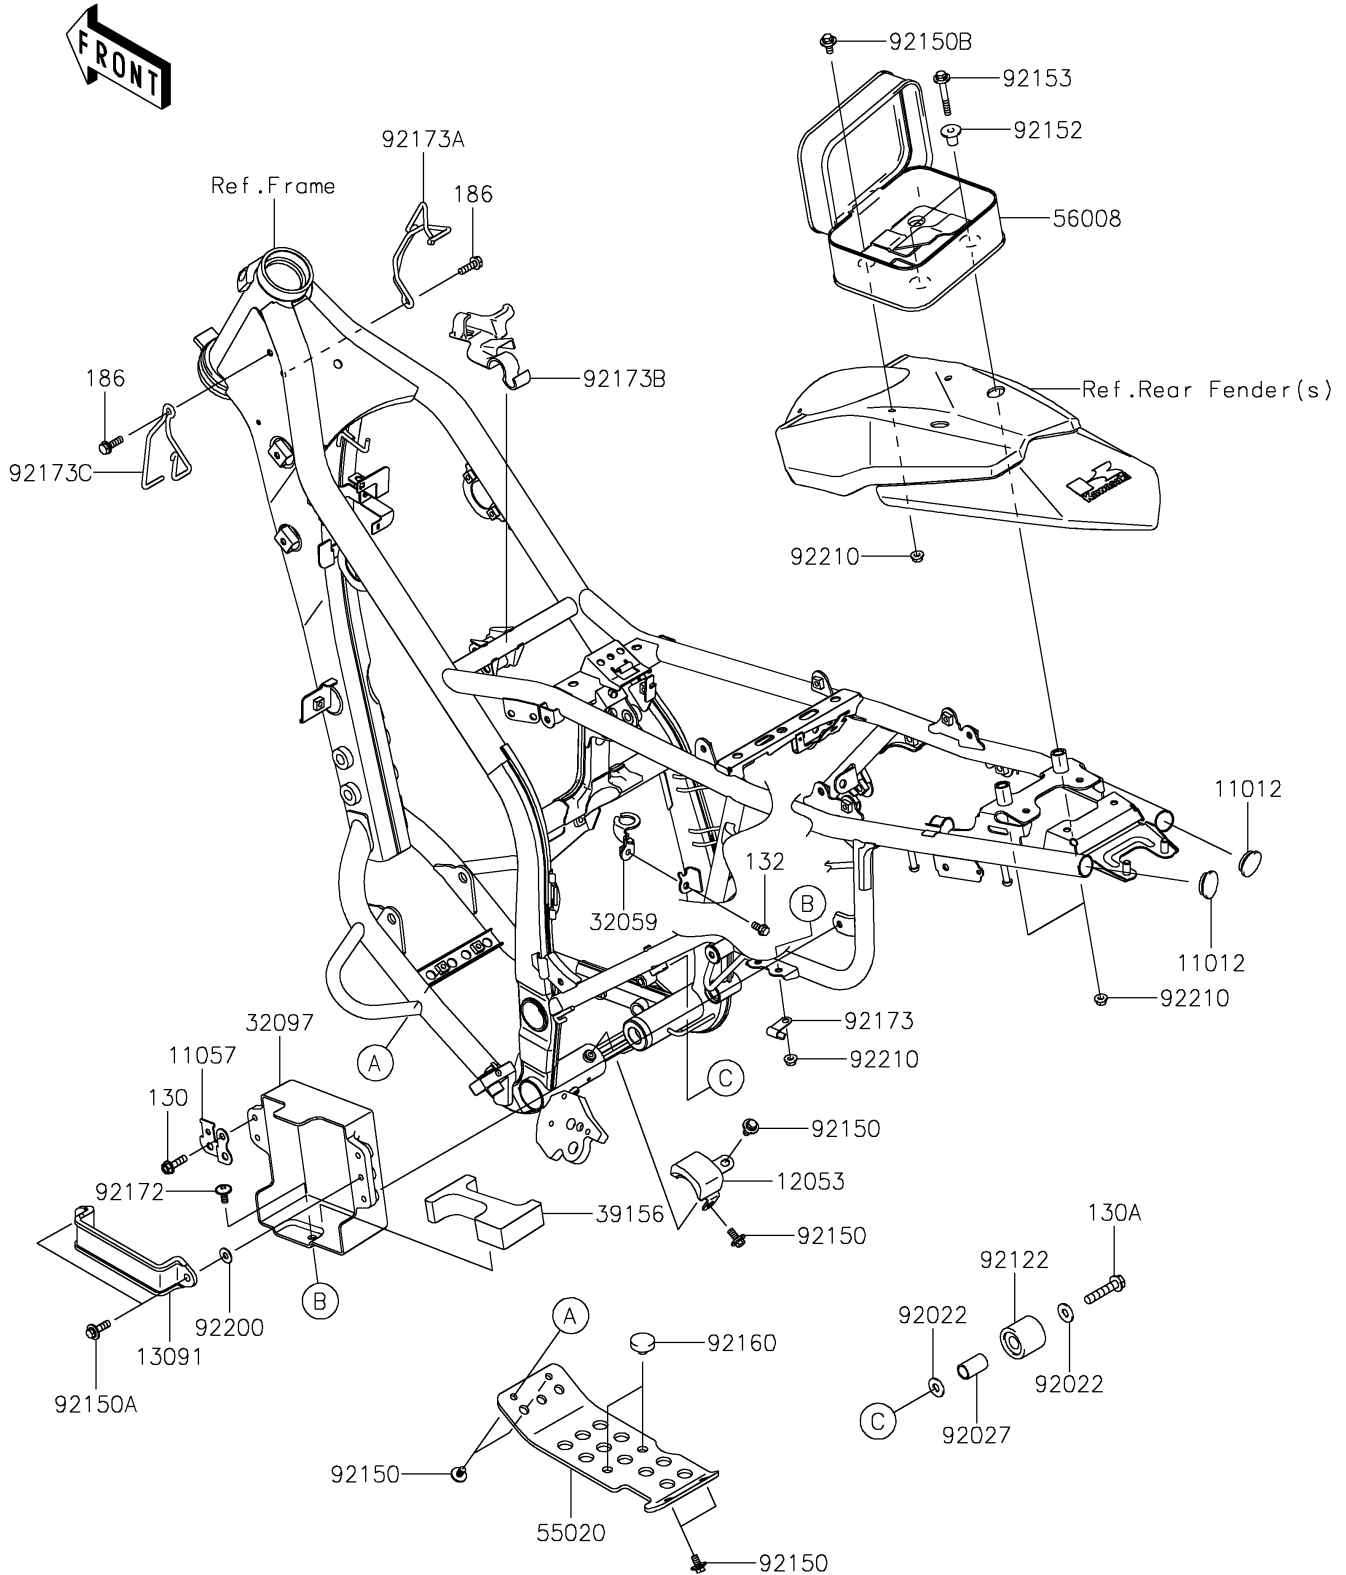

2023 KLX[®]300

PARTS DIAGRAM

Frame Fittings

F2131

2023 KLX® 300

PARTS LIST

Frame Fittings

ITEM NAME	PART NUMBER	QUANTITY
CAP (Ref # 11012)	11012-1369	2
BRACKET,SIGNAL LAMP RELAY (Ref # 11057)	11057-4270	1
GUIDE-CHAIN (Ref # 12053)	12053-0001	1
HOLDER (Ref # 13091)	13091-1875	1
BRACKET-SWITCH,BRAKE (Ref # 32059)	32059-1117	1
CASE-BATTERY (Ref # 32097)	32097-0001	1
PAD,BATTERY (Ref # 39156)	39156-2766	1
GUARD,ENGINE (Ref # 55020)	55020-1456	1
BAG,TOOL,BLACK (Ref # 56008)	56008-0037-MA	1
WASHER,8.5X20X1.6 (Ref # 92022)	92022-1561	2
COLLAR,CHAIN ROLLER (Ref # 92027)	92027-1670	1
ROLLER,CHAIN GUIDE (Ref # 92122)	92122-1153	1
BOLT,6X12 (Ref # 92150)	92150-1435	6
BOLT,FLANGED,6X22 (Ref # 92150A)	92150-1481	2
BOLT,FLANGED,6X16 (Ref # 92150B)	92150-1506	2
COLLAR (Ref # 92152)	92152-0604	2
BOLT,6X45 (Ref # 92153)	92153-0003	2
DAMPER (Ref # 92160)	92160-1396	2
SCREW,6X14 (Ref # 92172)	92172-0004	1
CLAMP,HARNESS (Ref # 92173)	92173-1368	1
CLAMP,HARNESS,RH (Ref # 92173A)	92173-2206	1
CLAMP,UNDER TANK (Ref # 92173B)	92173-2311	1
CLAMP,HARNESS,LH (Ref # 92173C)	92173-2312	1
WASHER,6.5X16X1.0 (Ref # 92200)	92200-0796	2
NUT,FLANGED,6MM (Ref # 92210)	92210-0630	5
BOLT-FLANGED,6X22 (Ref # 130)	130BA0622	1
BOLT-FLANGED,8X40 (Ref # 130A)	130BA0840	1
BOLT-FLANGED-SMALL,6X12 (Ref # 132)	132BB0612	1
BOLT-UPSET-WP,6X20 (Ref # 186)	186BA0620	2