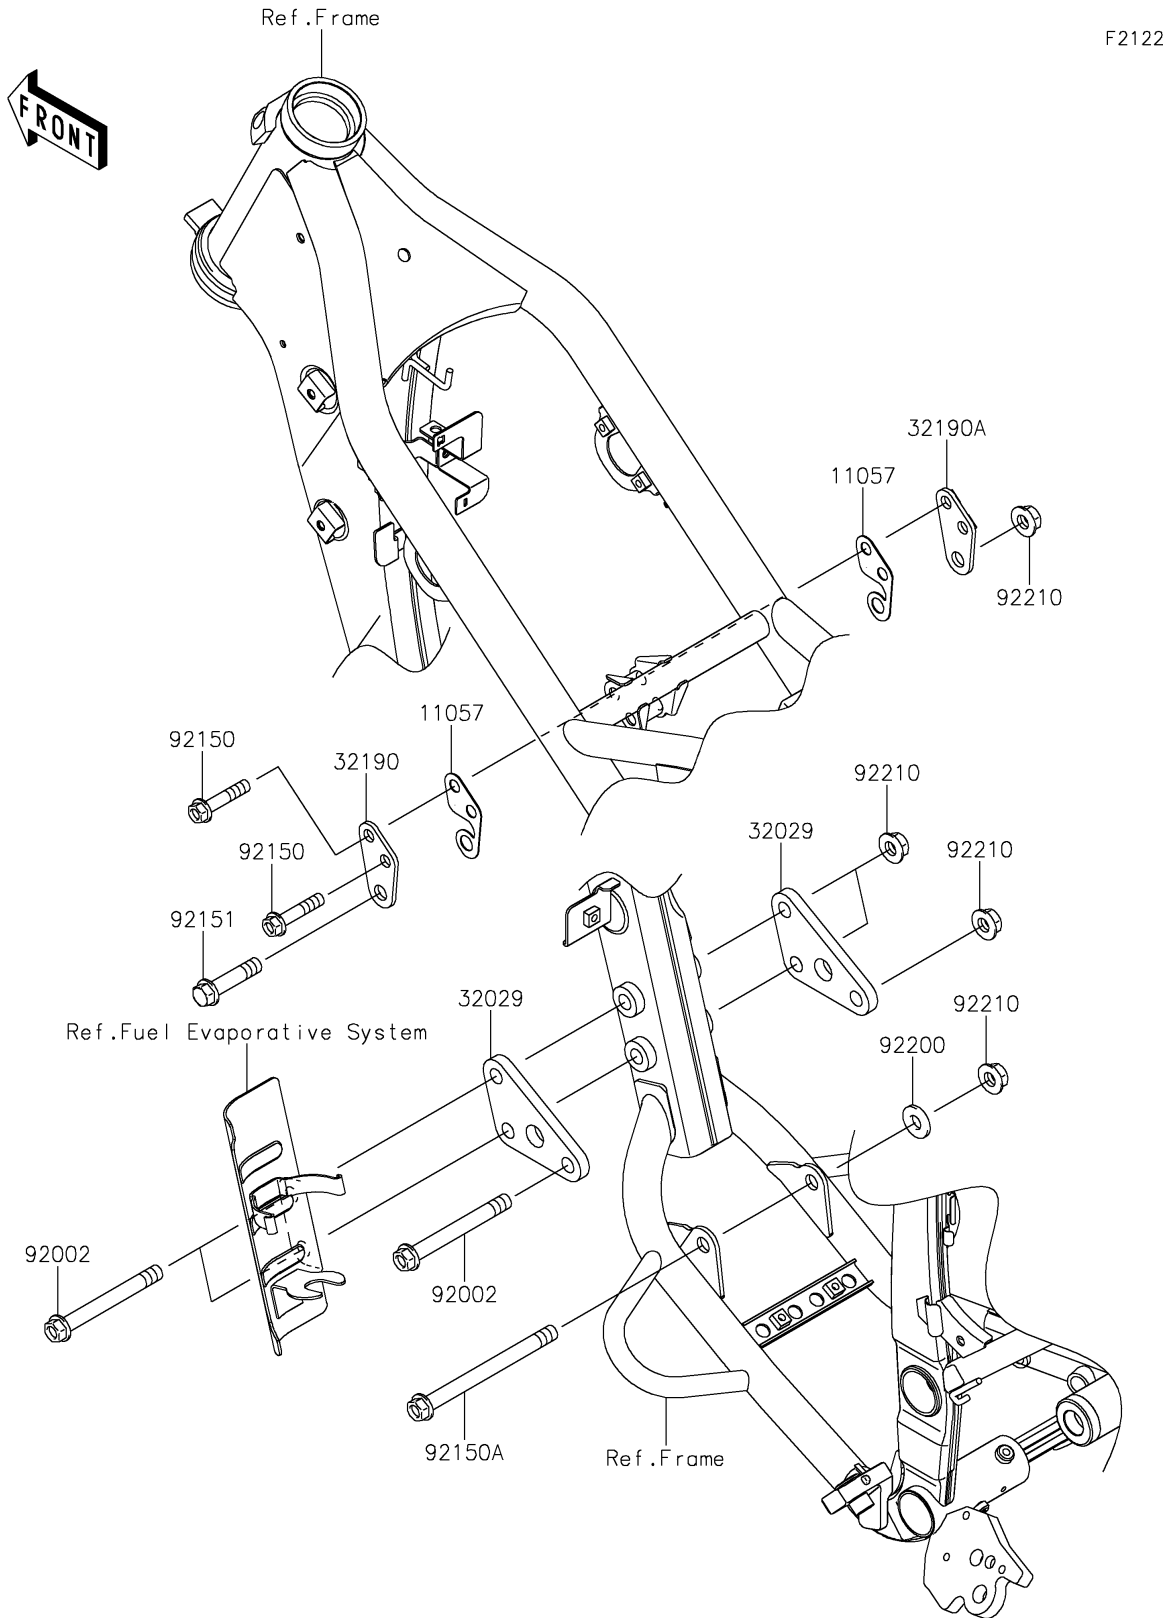

2023 KLX[®]300

PARTS DIAGRAM

Engine Mount

2023 KLX[®] 300

PARTS LIST

Engine Mount

ITEM NAME	PART NUMBER	QUANTITY
BRACKET (Ref # 11057)	11057-3705	2
BRACKET-ENGINE,FR (Ref # 32029)	32029-1855	2
BRACKET-ENGINE,HEAD,LH (Ref # 32190)	32190-0416	1
BRACKET-ENGINE,HEAD,RH (Ref # 32190A)	32190-0417	1
BOLT,10X90 (Ref # 92002)	92002-1674	3
BOLT,FLANGED,8X42 (Ref # 92150)	92150-1415	2
BOLT,FLANGED,10X120 (Ref # 92150A)	92150-1642	1
BOLT,FLANGED,10X45 (Ref # 92151)	92151-1413	1
WASHER,10.2X23X2.5 (Ref # 92200)	92200-0211	1
NUT,LOCK,FLANGED,10MM (Ref # 92210)	92210-1080	5