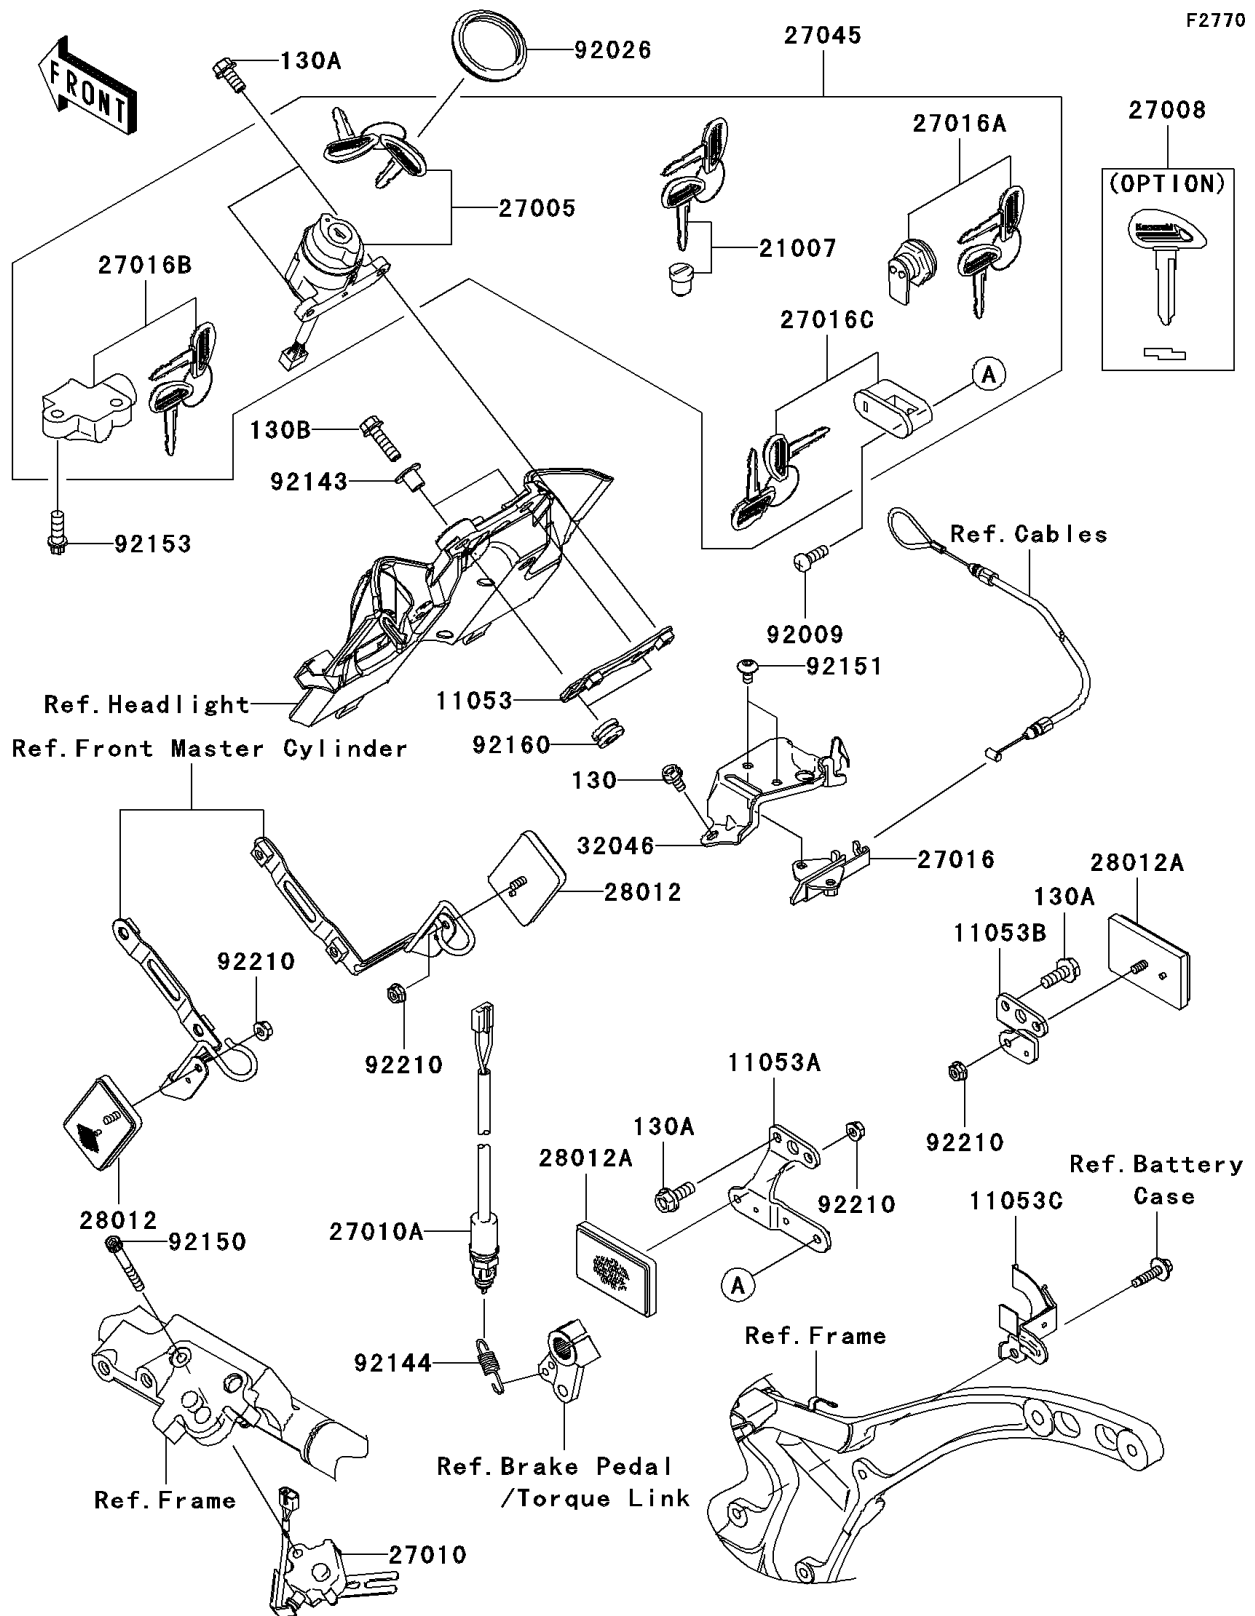

2008 Vulcan® 2000

PARTS DIAGRAM

Ignition Switch/Locks/Reflectors

2008 Vulcan® 2000

PARTS LIST

Ignition Switch/Locks/Reflectors

ITEM NAME

PART NUMBER

QUANTITY
