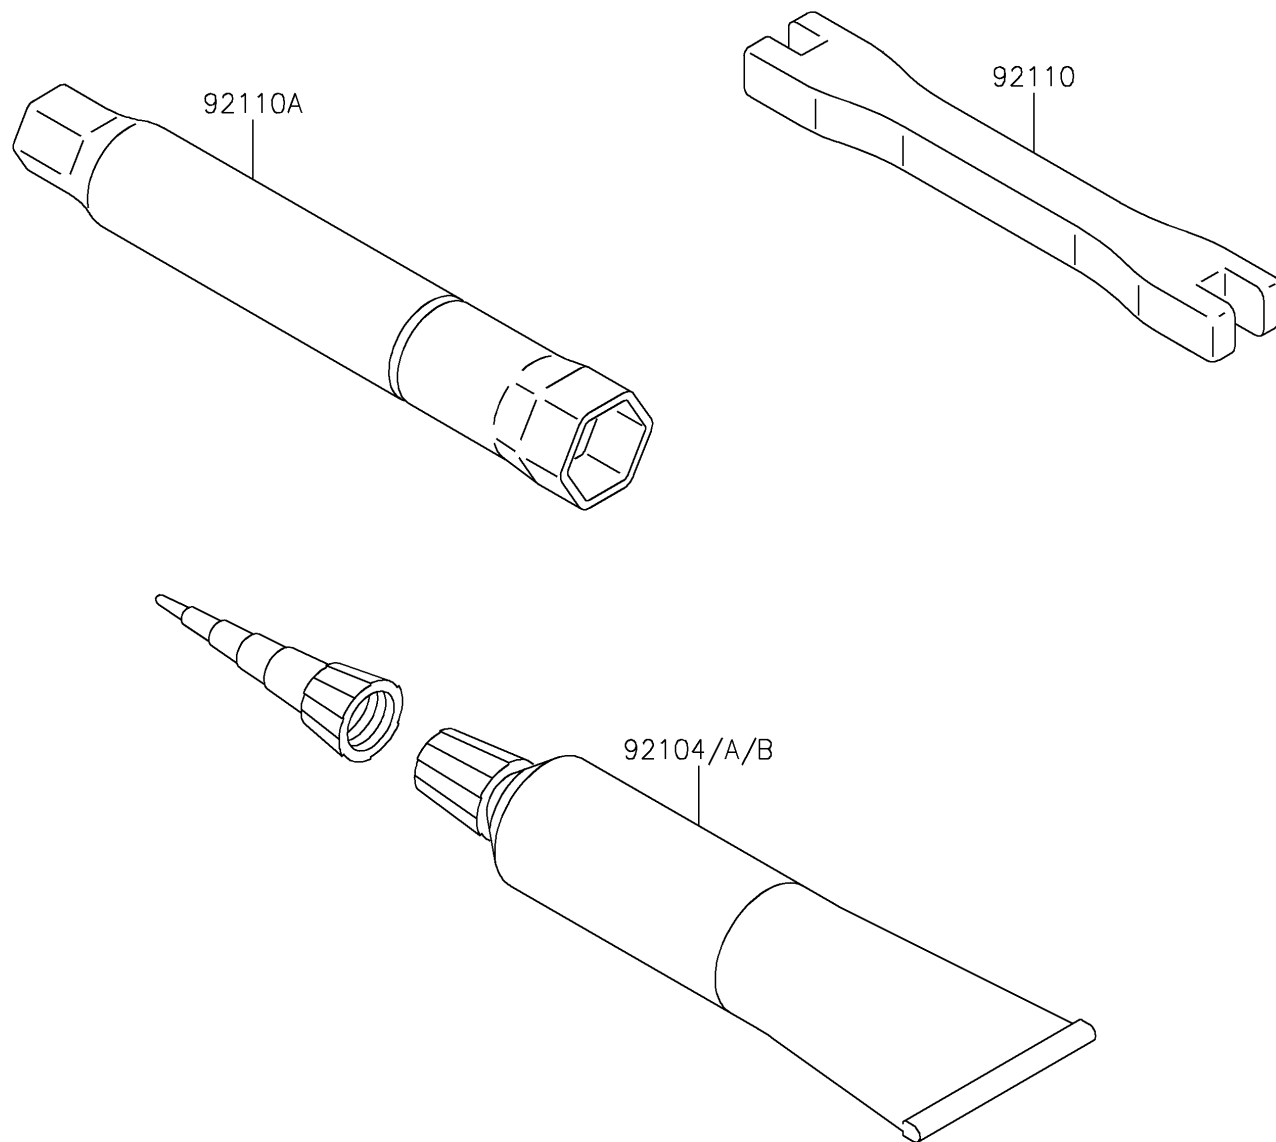

2021 KX™ 450

PARTS DIAGRAM

Owner's Tools

F2810

2021 KX™ 450

PARTS LIST

Owner's Tools

ITEM NAME	PART NUMBER	QUANTITY
GASKET-LIQUID,TB1211F,CLEAR (Ref # 92104)	92104-0004	1
GASKET-LIQUID,TB1216,GRAY (Ref # 92104A)	92104-1063	1
GASKET-LIQUID,TB1216B,BLACK (Ref # 92104B)	92104-1064	1
TOOL-WRENCH,NIPPLE,6X8 (Ref # 92110)	92110-0004	1
TOOL-WRENCH,BOX,16MM (Ref # 92110A)	92110-0005	1