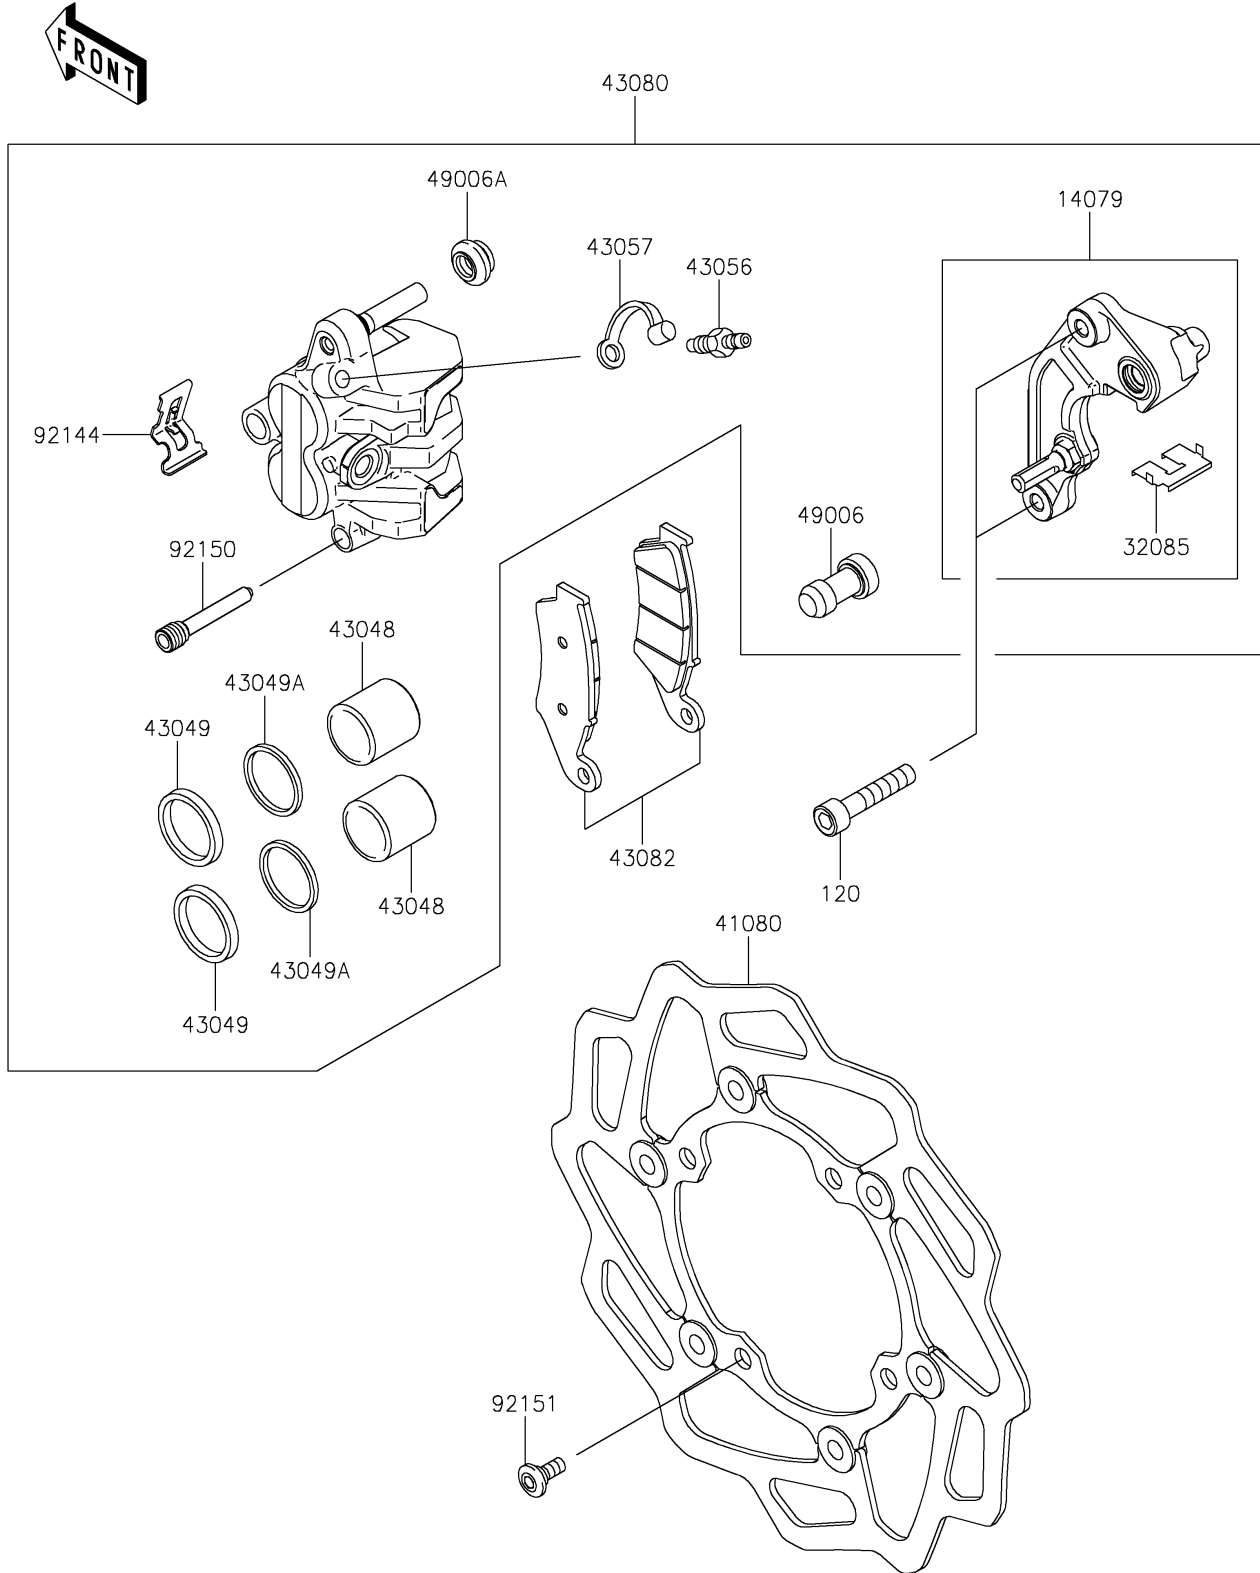

2021 KX™ 450

PARTS DIAGRAM

Front Brake

F2292

2021 KX™ 450

PARTS LIST

Front Brake

ITEM NAME

PART NUMBER

QUANTITY
