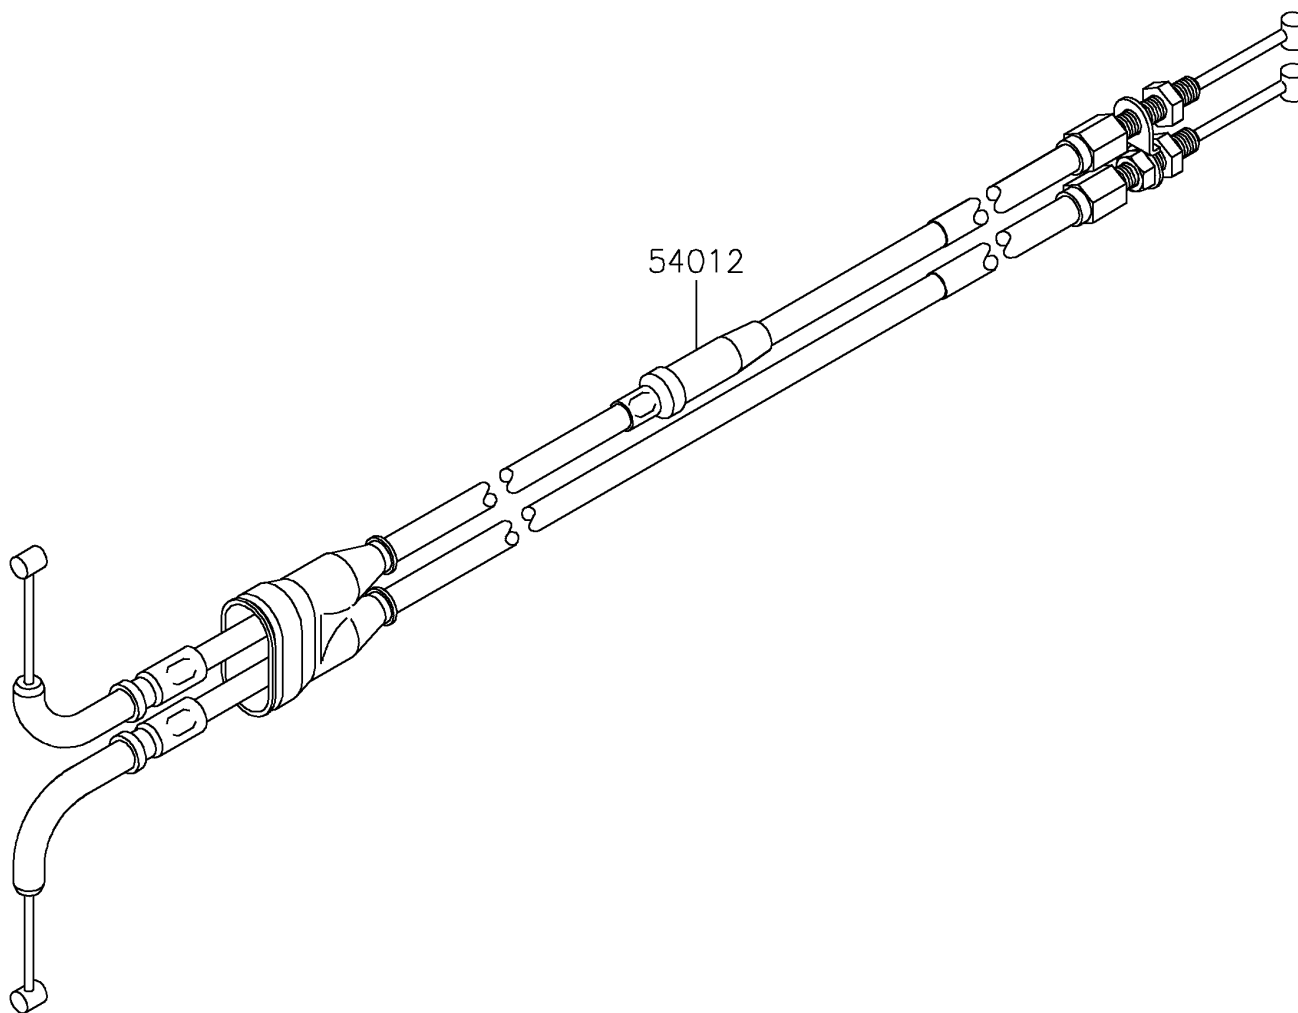

2023 KX™ 450SR

PARTS DIAGRAM

Cables

F2540

2023 KX™ 450SR

PARTS LIST

Cables

ITEM NAME	PART NUMBER	QUANTITY
CABLE-THROTTLE (Ref # 54012)	54012-0669	1