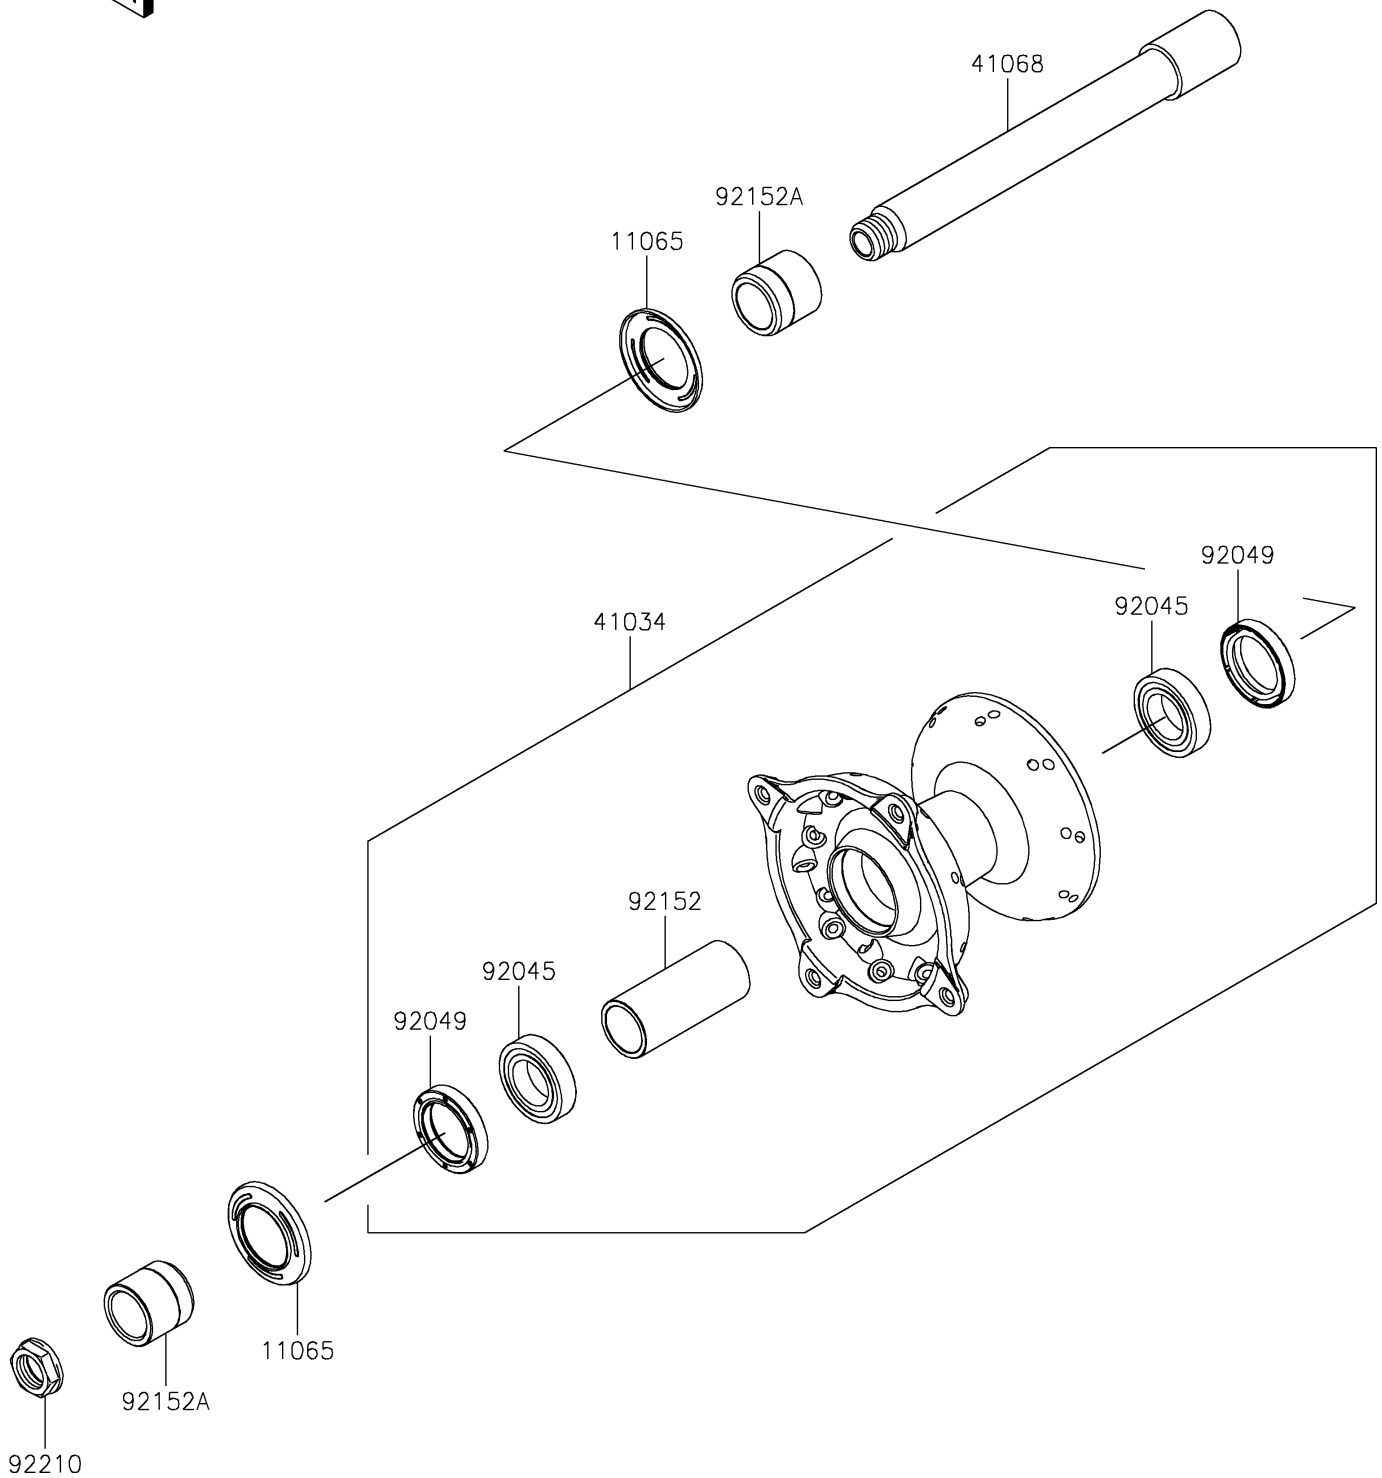

2023 KX™ 450SR

PARTS DIAGRAM

Front Hub

F2230

2023 KX™ 450SR

PARTS LIST

Front Hub

Kawasaki

Let the Good Times Roll®

ITEM NAME

PART NUMBER

QUANTITY
