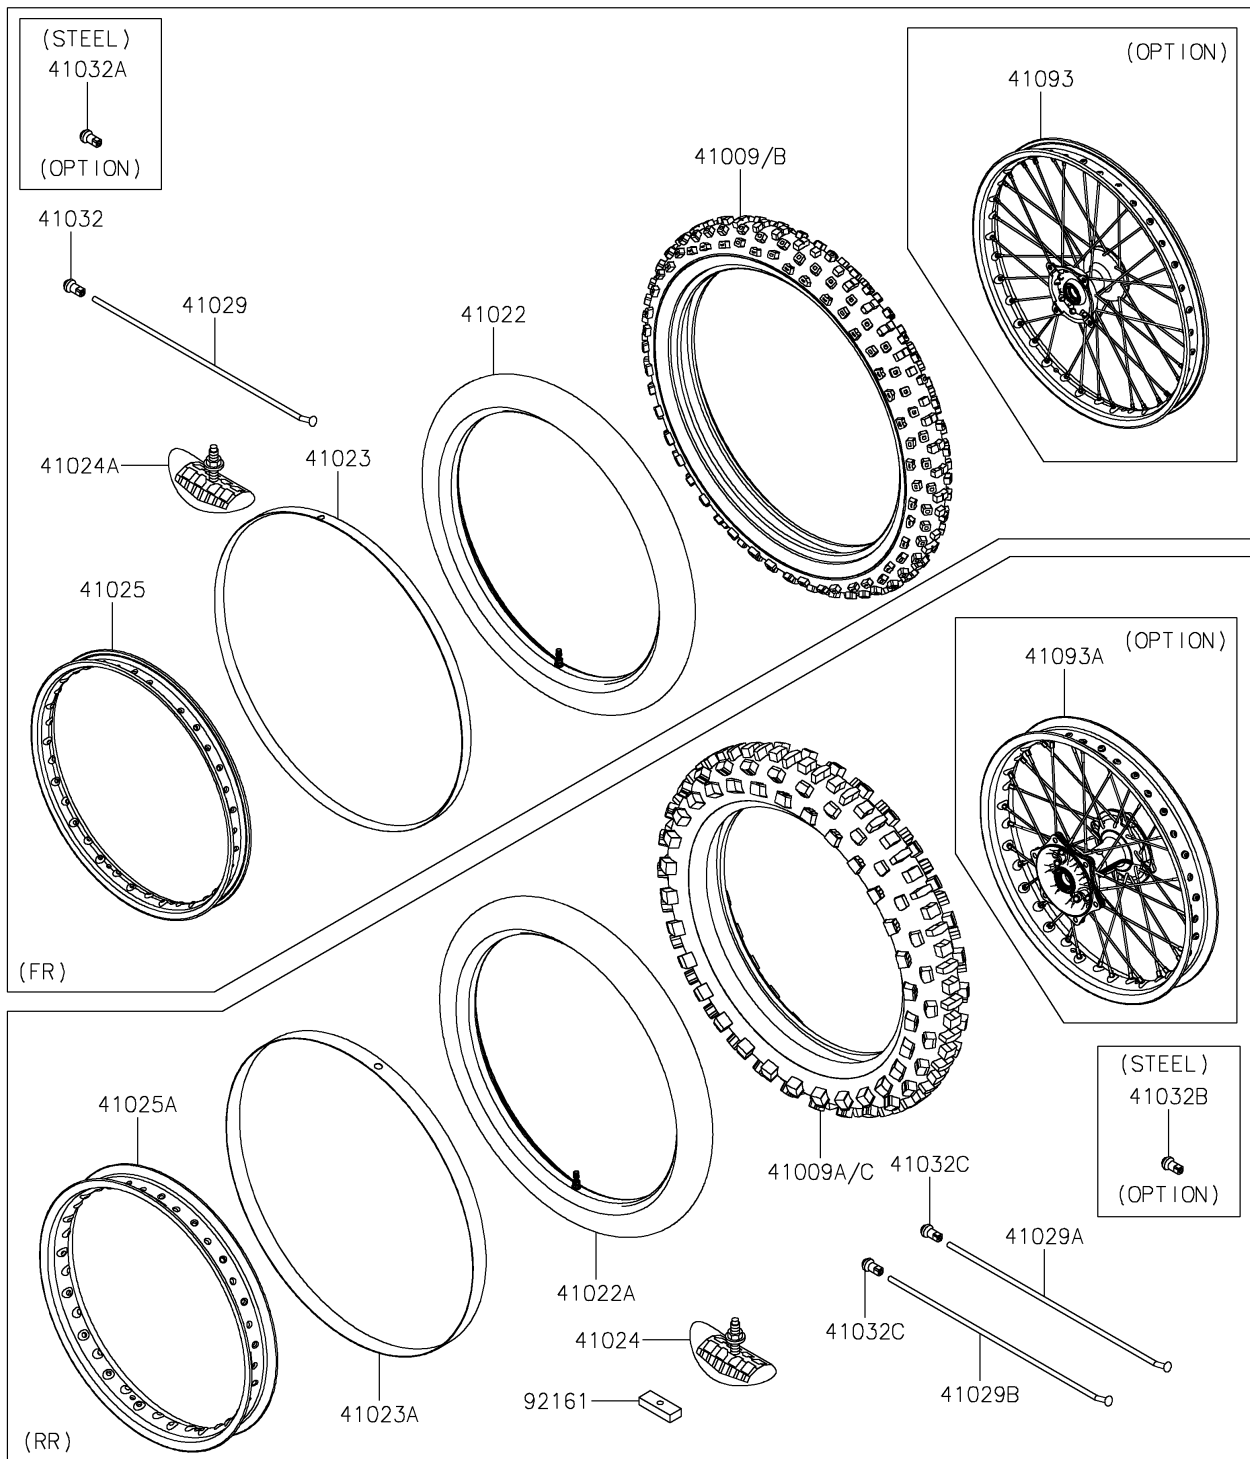

2023 KX™ 450SR

PARTS DIAGRAM

Wheels/Tires

F2210

2023 KX™ 450SR

PARTS LIST

Wheels/Tires

ITEM NAME	PART NUMBER	QUANTITY
TIRE,FR,80/100-21 51M,MX33F(D) (Ref # 41009B)	41009-0890	1
TIRE,RR,120/80-19 63M,MX33(D) (Ref # 41009C)	41009-0899	1
TUBE-TIRE,90/100-21(D) (Ref # 41022)	41022-0022	1
TUBE-TIRE,120/80-19(D) (Ref # 41022A)	41022-0023	1
BAND-RIM,90/100-21(D) (Ref # 41023)	41023-0009	1
BAND-RIM,120/80-19(D) (Ref # 41023A)	41023-0010	1
STOPPER-RIM,2.15-M(DUNLOP) (Ref # 41024)	41024-009	1
STOPPER-RIM,1.60-M(DUNLOP) (Ref # 41024A)	41024-010	1
RIM,FR,DID,ST-X,1.60X21,BLACK (Ref # 41025)	41025-0435-WC	2
RIM,RR,DID,ST-X,2.15X19,BLACK (Ref # 41025A)	41025-0436-WC	2
SPOKE-INNER,FR (Ref # 41029)	41029-0003	36
SPOKE-INNER,RR,202MMX160D (Ref # 41029A)	41029-1204	27
SPOKE-INNER,RR,204MMX159D (Ref # 41029B)	41029-1330	9
NIPPLE-SPOKE,ALUMINIUM (Ref # 41032)	41032-0002	36
NIPPLE-SPOKE,8X9X20(+),STEEL (Ref # 41032A)	41032-1077	36
NIPPLE-SPOKE,STEEL (Ref # 41032B)	41032-1085	36
NIPPLE-SPOKE,ALUMINIUM (Ref # 41032C)	41032-1086	36
WHEEL-SUB ASSY,FR,BLACK (Ref # 41093)	41093-0032-WC	1
WHEEL-SUB ASSY,RR,BLACK (Ref # 41093A)	41093-0033-WC	1
DAMPER,RIM STOPPER (Ref # 92161)	92161-1184	1