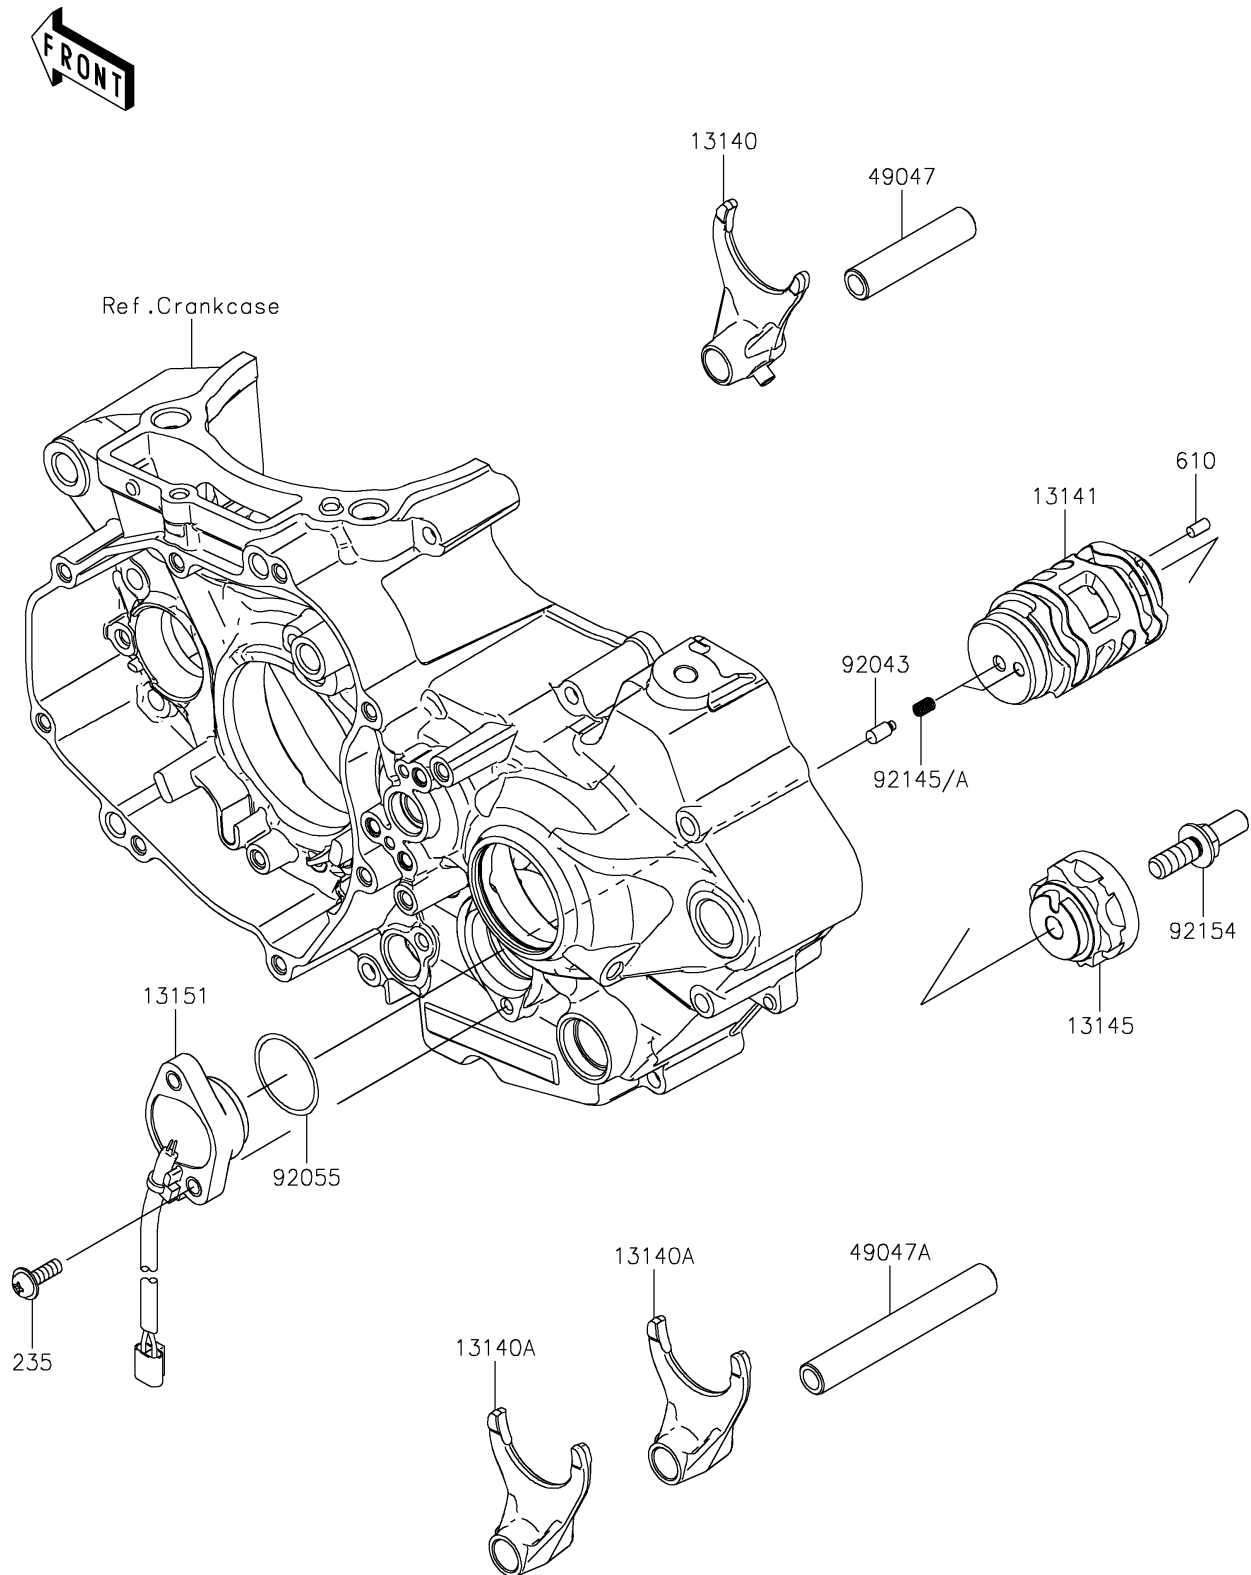

2022 KX™ 450SR

PARTS DIAGRAM

Gear Change Drum/Shift Fork(s)

E1362

2022 KX™ 450SR

PARTS LIST

Gear Change Drum/Shift Fork(s)

ITEM NAME

PART NUMBER

QUANTITY
