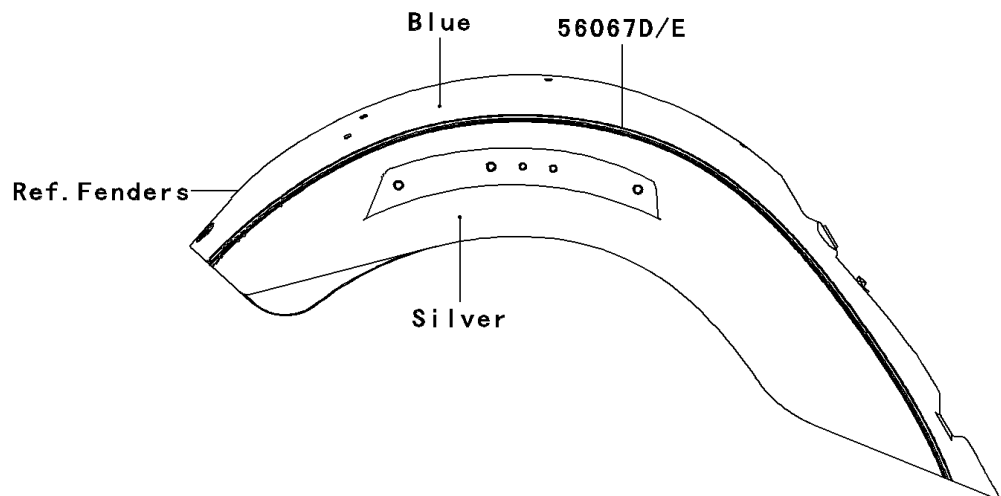

2006 Vulcan 2000

PARTS DIAGRAM

Decals(A6F)(Blue/Silver)

F2861A

2006 Vulcan 2000

PARTS LIST

Decals(A6F)(Blue/Silver)

ITEM NAME

PART NUMBER

QUANTITY
