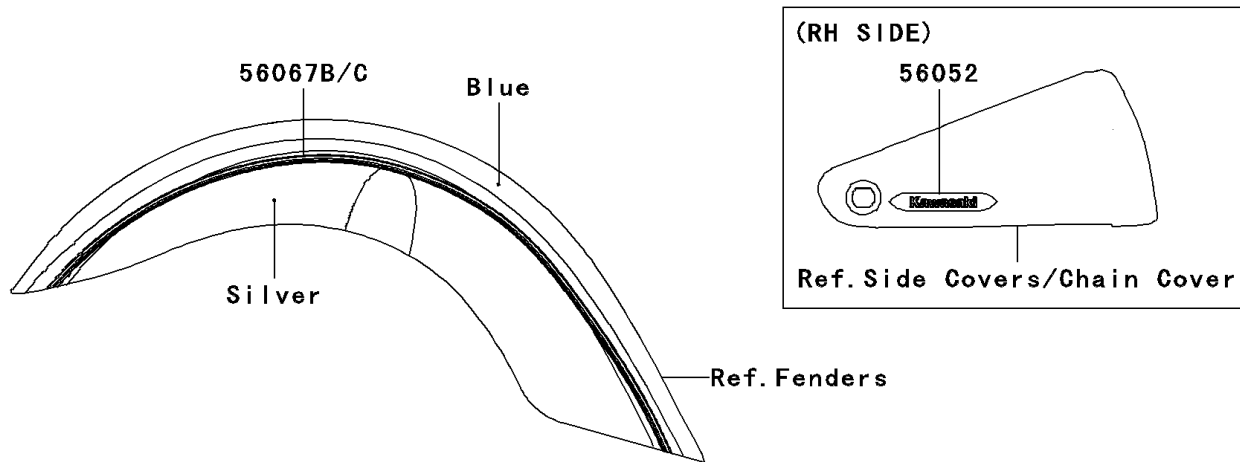

2006 Vulcan 2000

PARTS DIAGRAM

Decals(A6F)(Blue/Silver)

F2861A

2006 Vulcan 2000

PARTS LIST

Decals(A6F)(Blue/Silver)

ITEM NAME

PART NUMBER

QUANTITY
