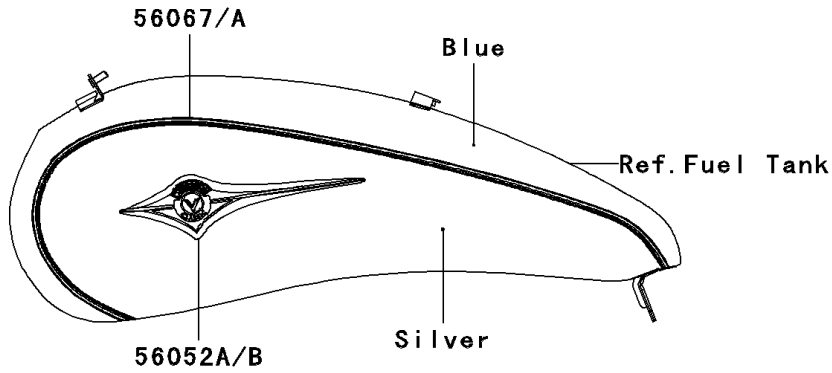

2006 Vulcan 2000

PARTS DIAGRAM

Decals(A6F)(Blue/Silver)

F2861A

2006 Vulcan 2000

PARTS LIST

Decals(A6F)(Blue/Silver)

ITEM NAME

PART NUMBER

QUANTITY
