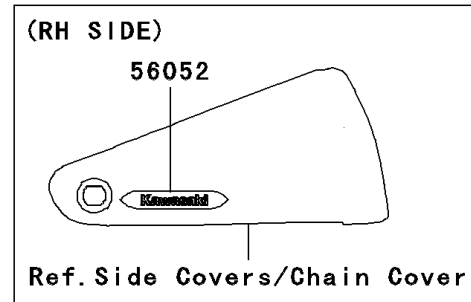

2006 Vulcan 2000

PARTS DIAGRAM

Decals(A6F)(Silver/Ebony)

F2861

2006 Vulcan 2000

PARTS LIST

Decals(A6F)(Silver/Ebony)

ITEM NAME

PART NUMBER

QUANTITY
