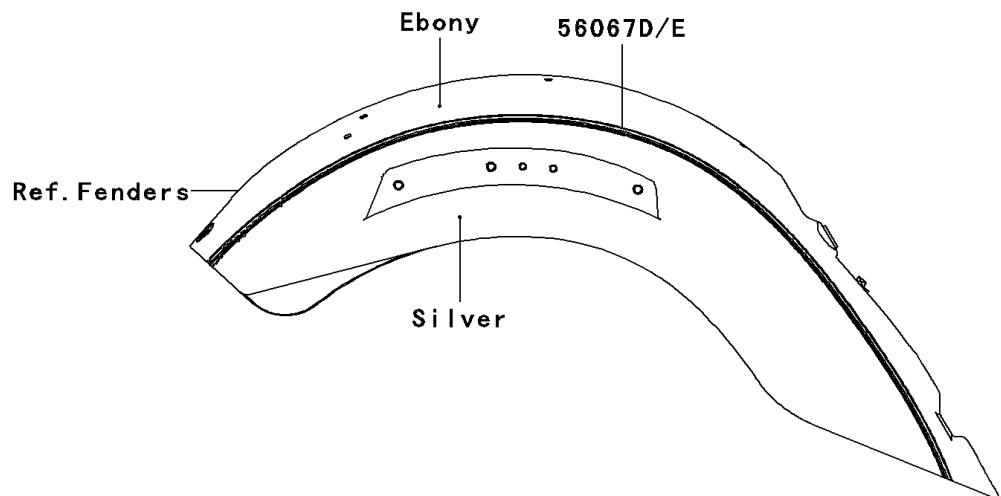

2006 Vulcan 2000

PARTS DIAGRAM

Decals(A6F)(Silver/Ebony)

F2861

2006 Vulcan 2000

PARTS LIST

Decals(A6F)(Silver/Ebony)

ITEM NAME

PART NUMBER

QUANTITY
