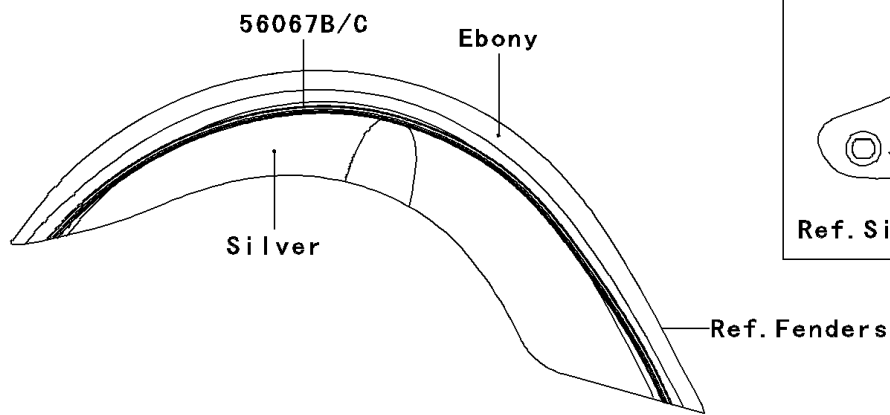

2006 Vulcan 2000

PARTS DIAGRAM

Decals(A6F)(Silver/Ebony)

F2861

2006 Vulcan 2000

PARTS LIST

Decals(A6F)(Silver/Ebony)

ITEM NAME

PART NUMBER

QUANTITY
