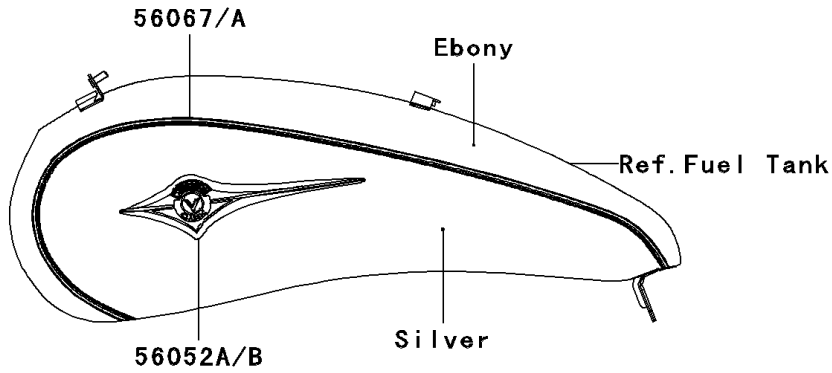

2006 Vulcan 2000

PARTS DIAGRAM

Decals(A6F)(Silver/Ebony)

F2861

2006 Vulcan 2000

PARTS LIST

Decals(A6F)(Silver/Ebony)

ITEM NAME

PART NUMBER

QUANTITY
