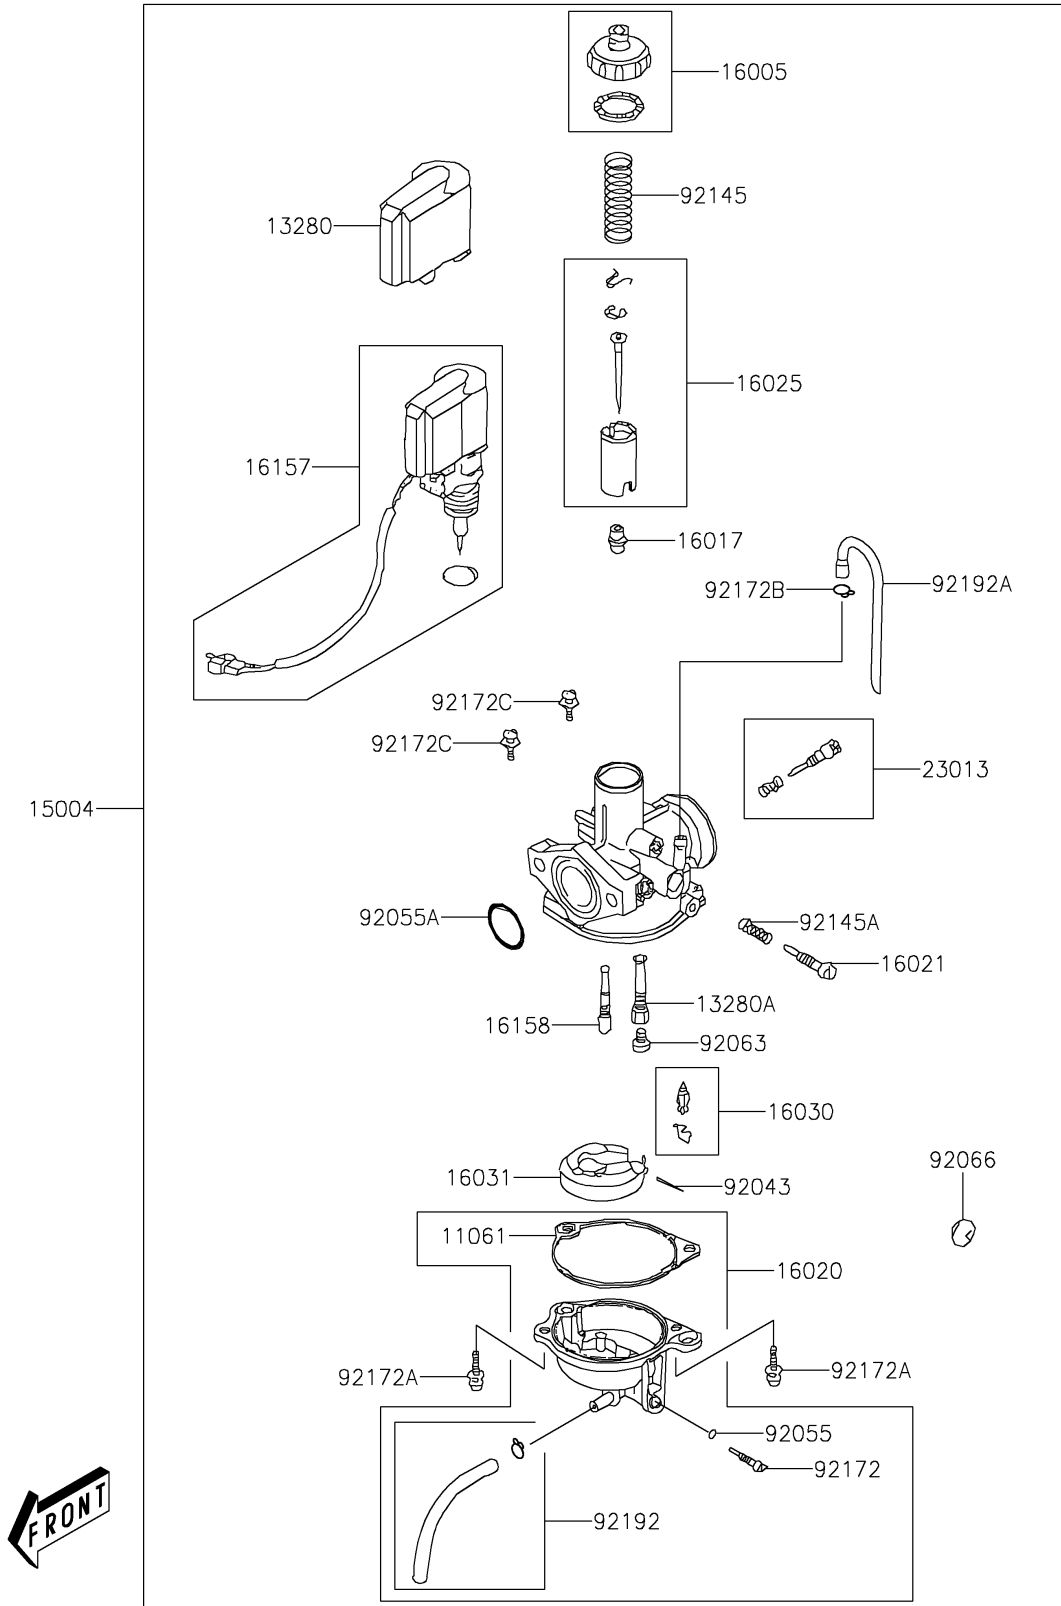

2022 KFX[®]90

PARTS DIAGRAM

Carburetor

E1611

2022 KFX[®] 90

PARTS LIST

Carburetor

ITEM NAME	PART NUMBER	QUANTITY
GASKET,FLOAT CHAMBER (Ref # 11061)	11061-Y021	1
HOLDER,CAP (Ref # 13280)	13280-Y008	1
HOLDER,NEEDLE JET (Ref # 13280A)	13280-Y012	1
CARBURETOR-ASSY (Ref # 15004)	15004-Y008	1
TOP-CHAMBER (Ref # 16005)	16005-Y001	1
JET-NEEDLE (Ref # 16017)	16017-Y001	1
CHAMBER-FLOAT (Ref # 16020)	16020-Y001	1
SCREW-THROTTLE STOP (Ref # 16021)	16021-Y001	1
VALVE-THROTTLE (Ref # 16025)	16025-Y006	1
VALVE-FLOAT,ASSY (Ref # 16030)	16030-Y002	1
FLOAT (Ref # 16031)	16031-Y001	1
JET-STARTER (Ref # 16157)	16157-Y001	1
JET-SLOW (Ref # 16158)	16158-Y001	1
SCREW-ASSY,ADJUST (Ref # 23013)	23013-Y001	1
PIN (Ref # 92043)	92043-Y002	1
RING-O (Ref # 92055)	92055-Y001	1
RING-O (Ref # 92055A)	92055-Y016	1
JET-MAIN (Ref # 92063)	92063-Y001	1
PLUG (Ref # 92066)	92066-Y008	1
SPRING (Ref # 92145)	92145-Y002	1
SPRING (Ref # 92145A)	92145-Y004	1
SCREW,DRAIN (Ref # 92172)	92172-Y001	1
SCREW (Ref # 92172A)	92172-Y013	2
CLAMP (Ref # 92172B)	92172-Y023	1
SCREW,4X8 (Ref # 92172C)	92172-Y065	2
TUBE,ASSY (Ref # 92192)	92192-Y006	1
TUBE (Ref # 92192A)	92192-Y011	1