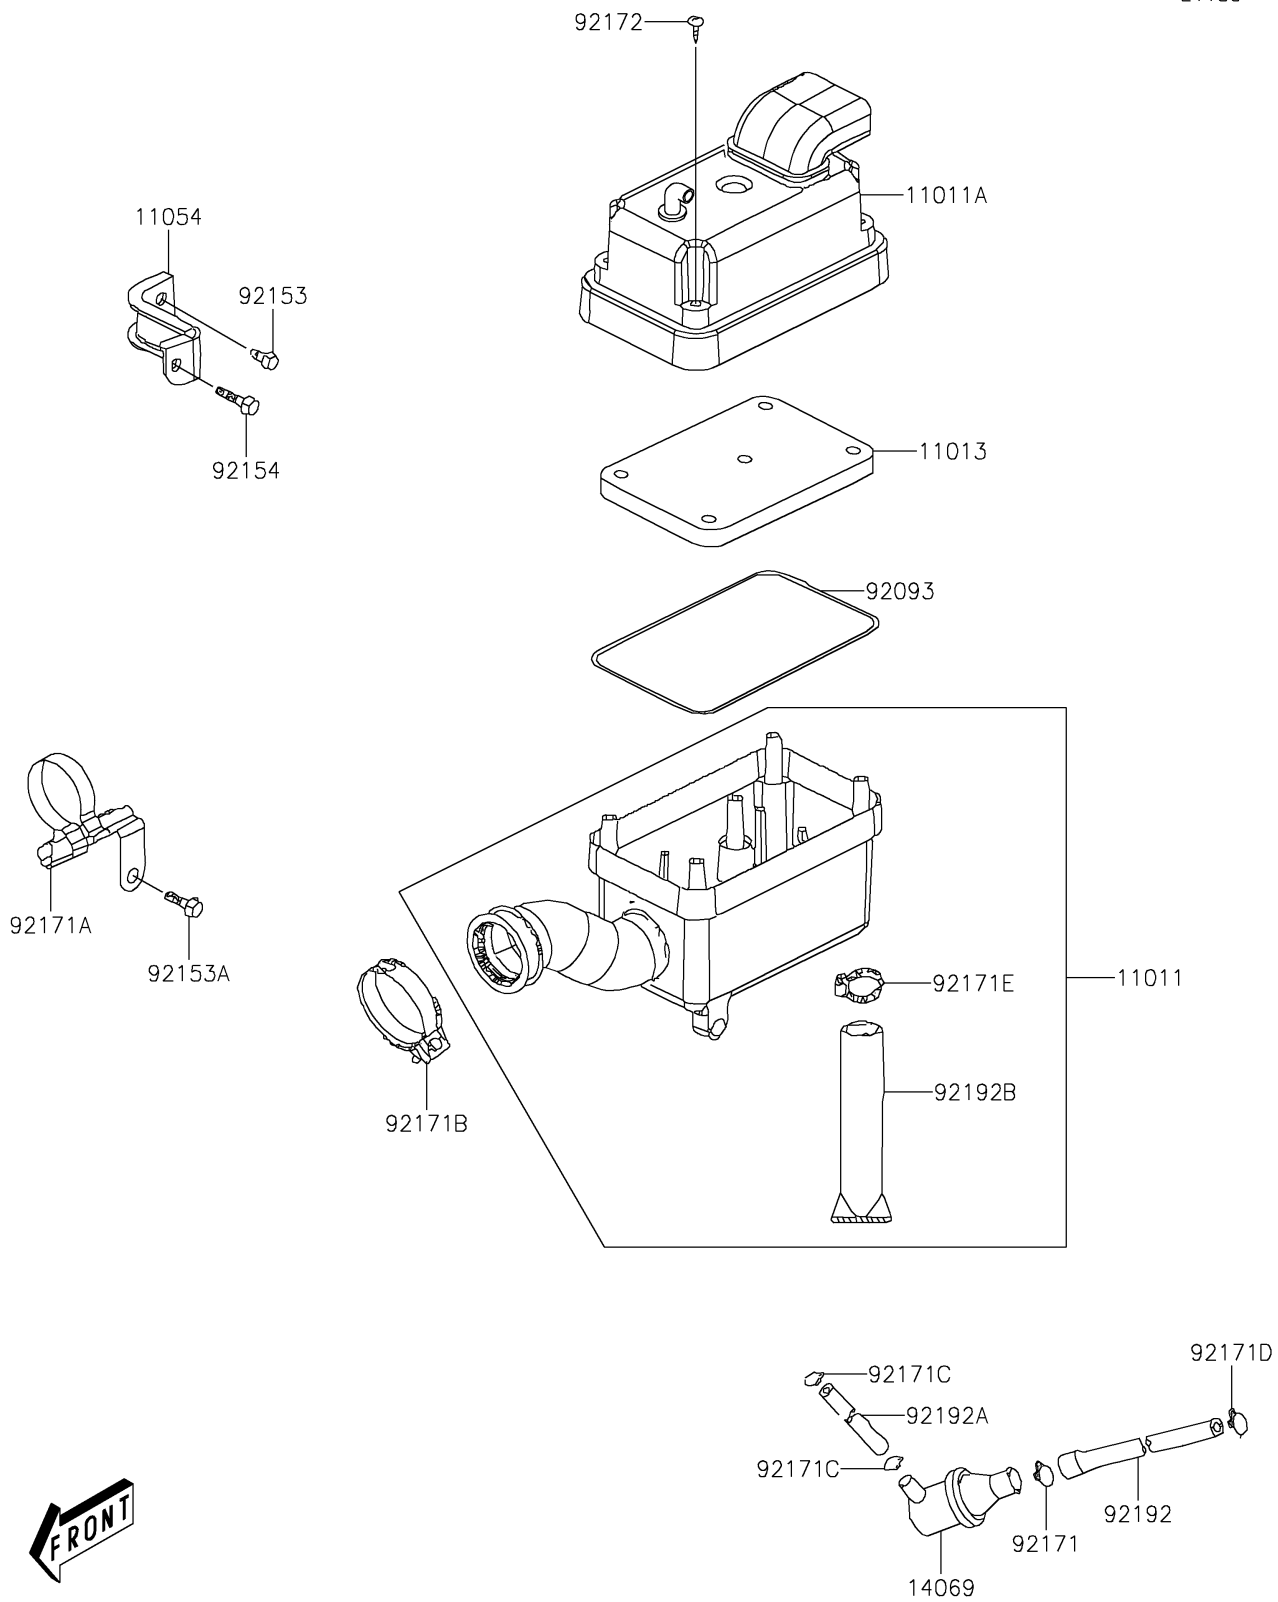

2022 KFX[®]90

PARTS DIAGRAM

Air Cleaner

E1130

2022 KFX[®] 90

PARTS LIST

Air Cleaner

ITEM NAME	PART NUMBER	QUANTITY
CASE-AIR FILTER,LWR (Ref # 11011)	11011-Y001	1
CASE-AIR FILTER,UPP (Ref # 11011A)	11011-Y002	1
ELEMENT-AIR FILTER (Ref # 11013)	11013-Y001	1
BRACKET (Ref # 11054)	11054-Y002	1
BREATHER (Ref # 14069)	14069-Y001	1
SEAL,AIR FILTER (Ref # 92093)	92093-Y002	1
BOLT,FLANGE,6X12 (Ref # 92153)	92153-Y023	1
BOLT,FLANGE,6X22 (Ref # 92153A)	92153-Y026	1
BOLT,FLANGE,6X30 (Ref # 92154)	92154-Y147	1
CLAMP (Ref # 92171)	92171-Y003	1
CLAMP (Ref # 92171A)	92171-Y007	1
CLAMP (Ref # 92171B)	92171-Y008	1
CLAMP (Ref # 92171C)	92171-Y012	2
CLAMP (Ref # 92171D)	92171-Y014	1
CLAMP (Ref # 92171E)	92171-Y015	1
SCREW,5X20 (Ref # 92172)	92172-Y018	5
TUBE (Ref # 92192)	92192-Y001	1
TUBE (Ref # 92192A)	92192-Y002	1
TUBE,DRAIN (Ref # 92192B)	92192-Y004	1