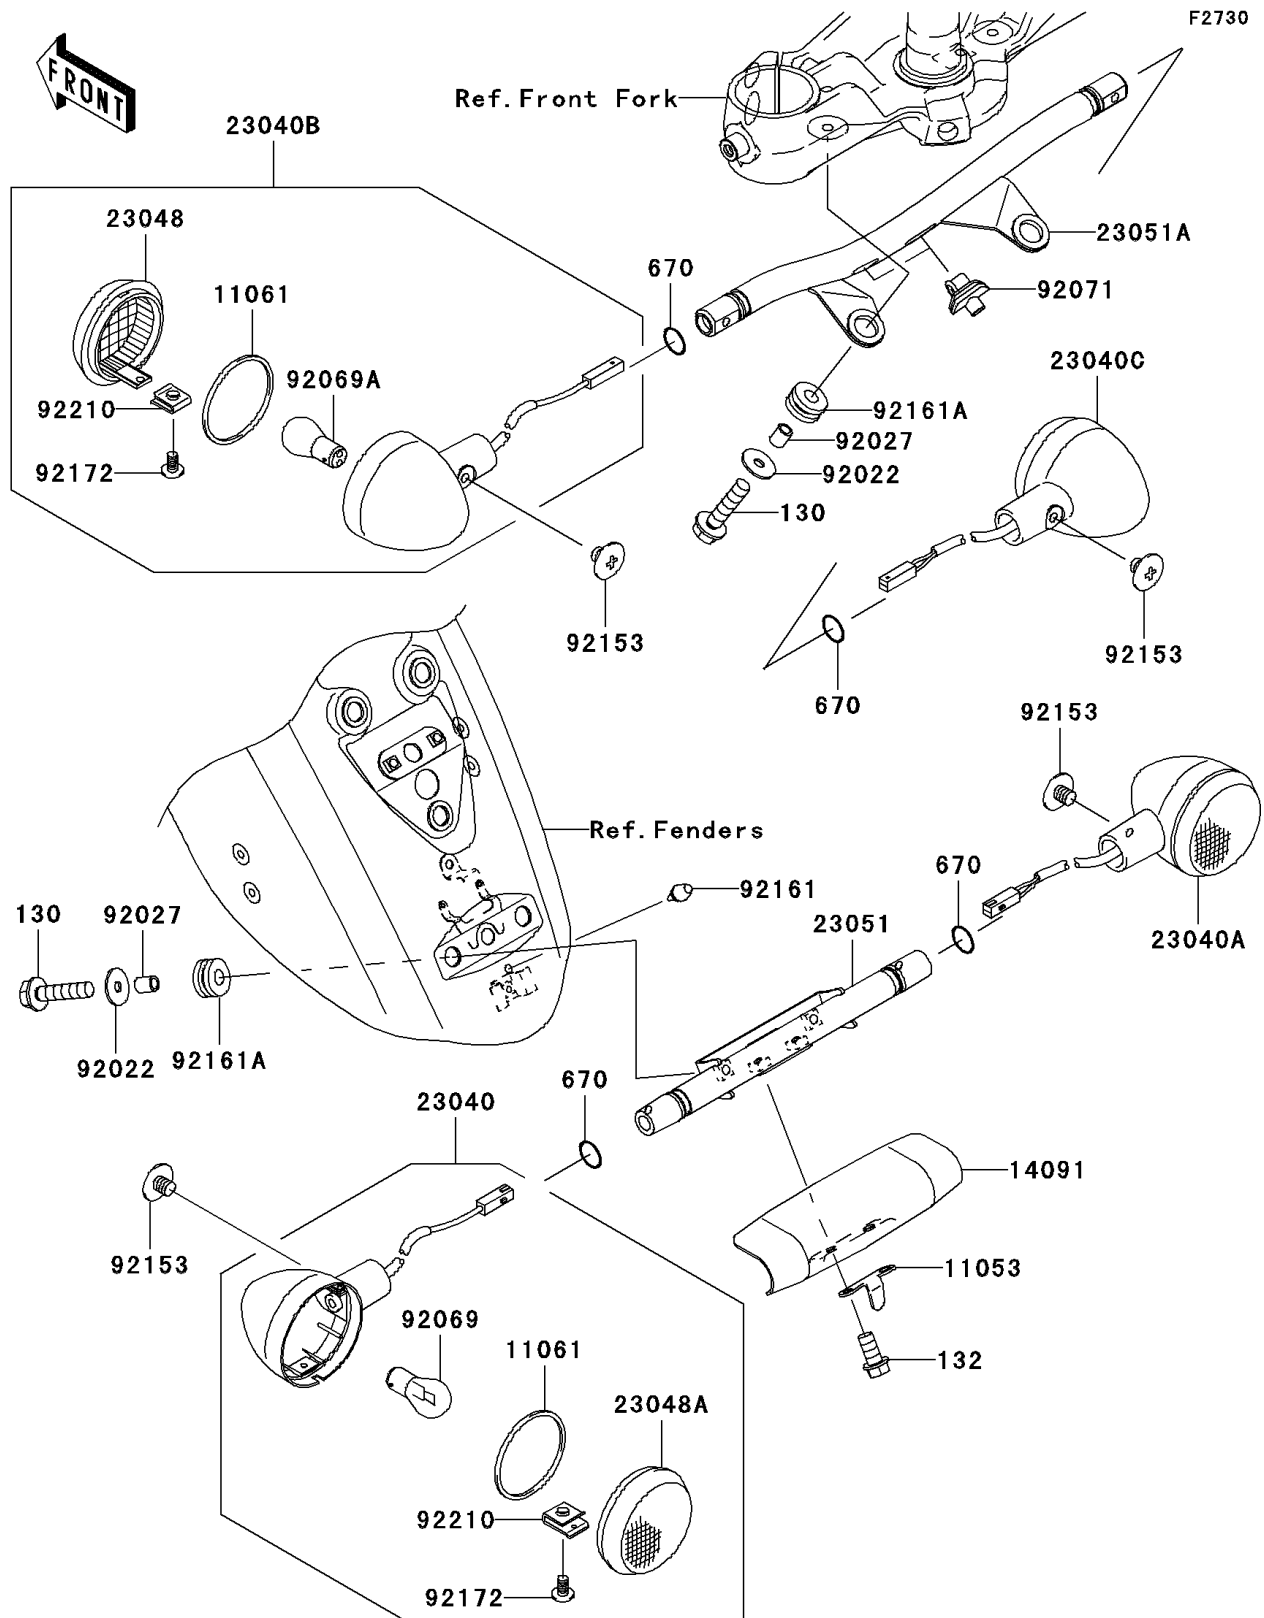

2007 Vulcan 2000

PARTS DIAGRAM

Turn Signals

2007 Vulcan 2000

PARTS LIST

Turn Signals

ITEM NAME

PART NUMBER

QUANTITY
