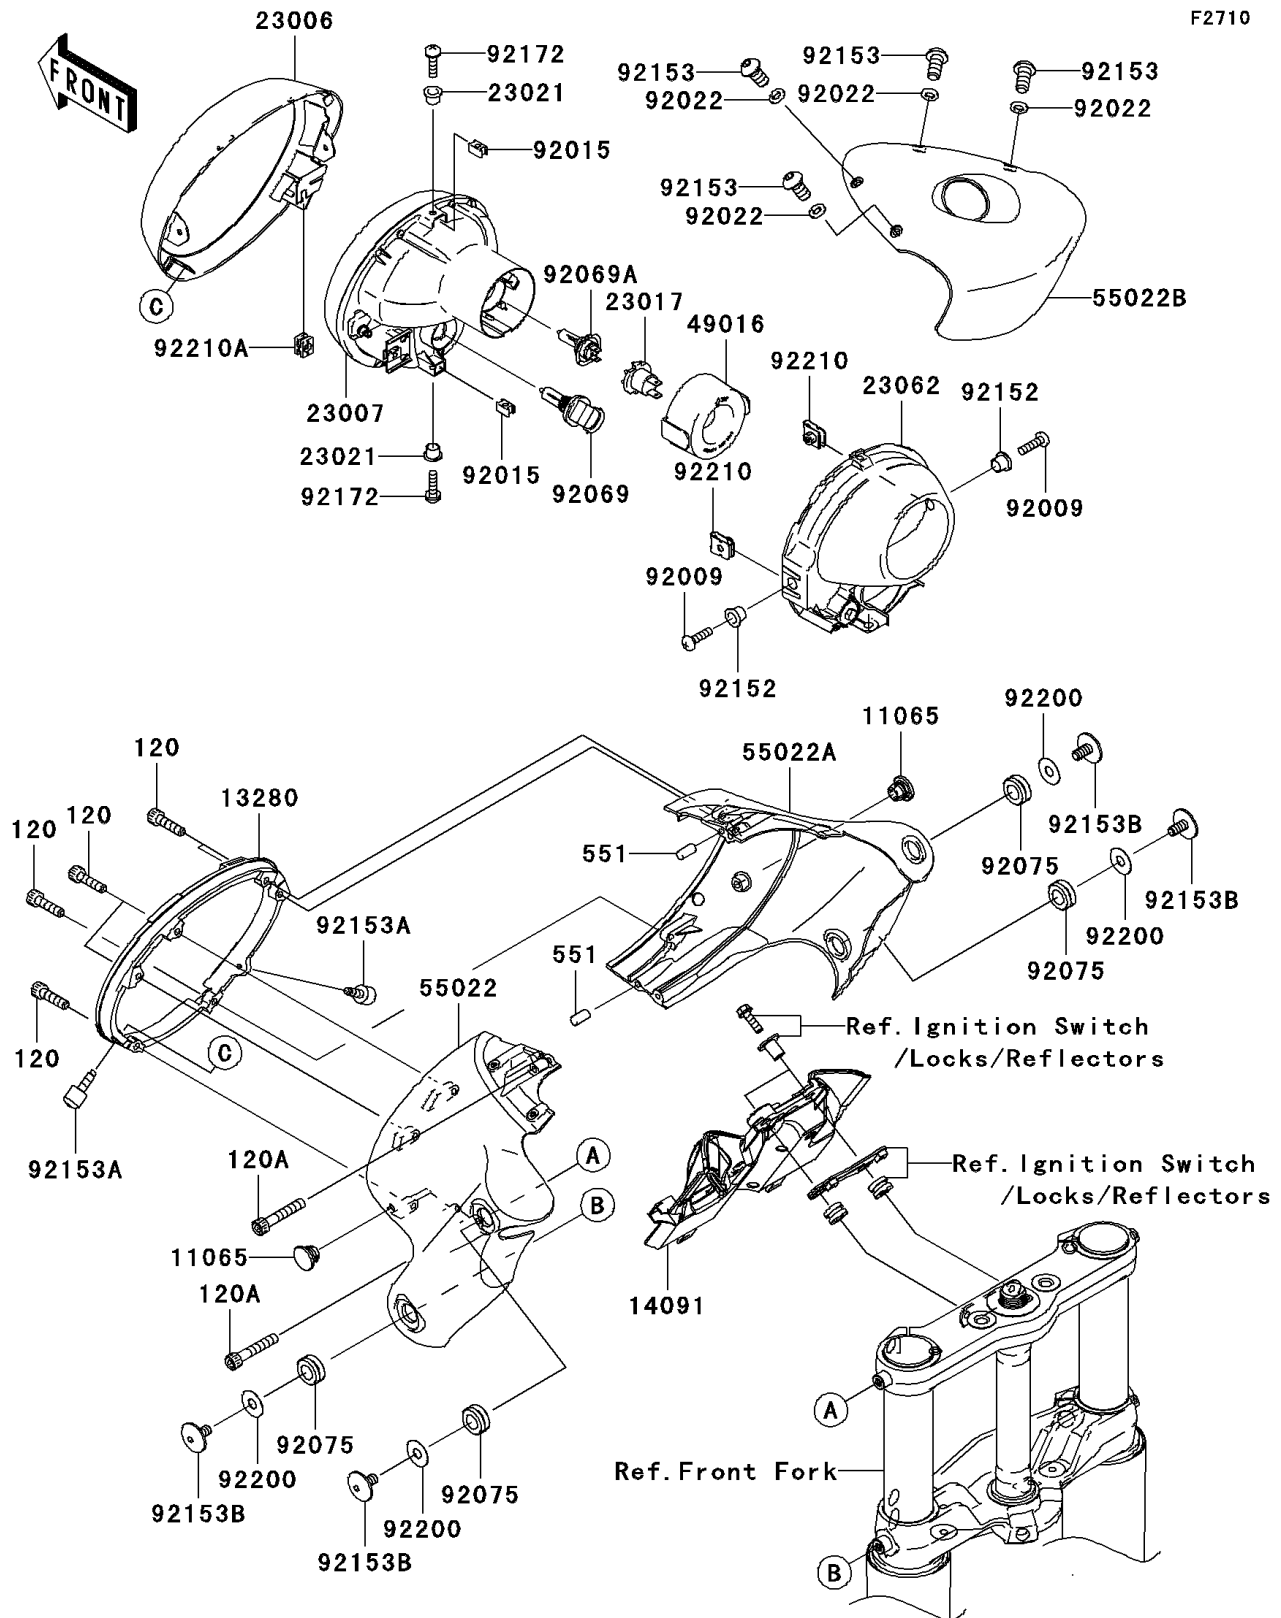

2006 Vulcan 2000

PARTS DIAGRAM

Headlight(s)

2006 Vulcan 2000

PARTS LIST

Headlight(s)

ITEM NAME

PART NUMBER

QUANTITY
