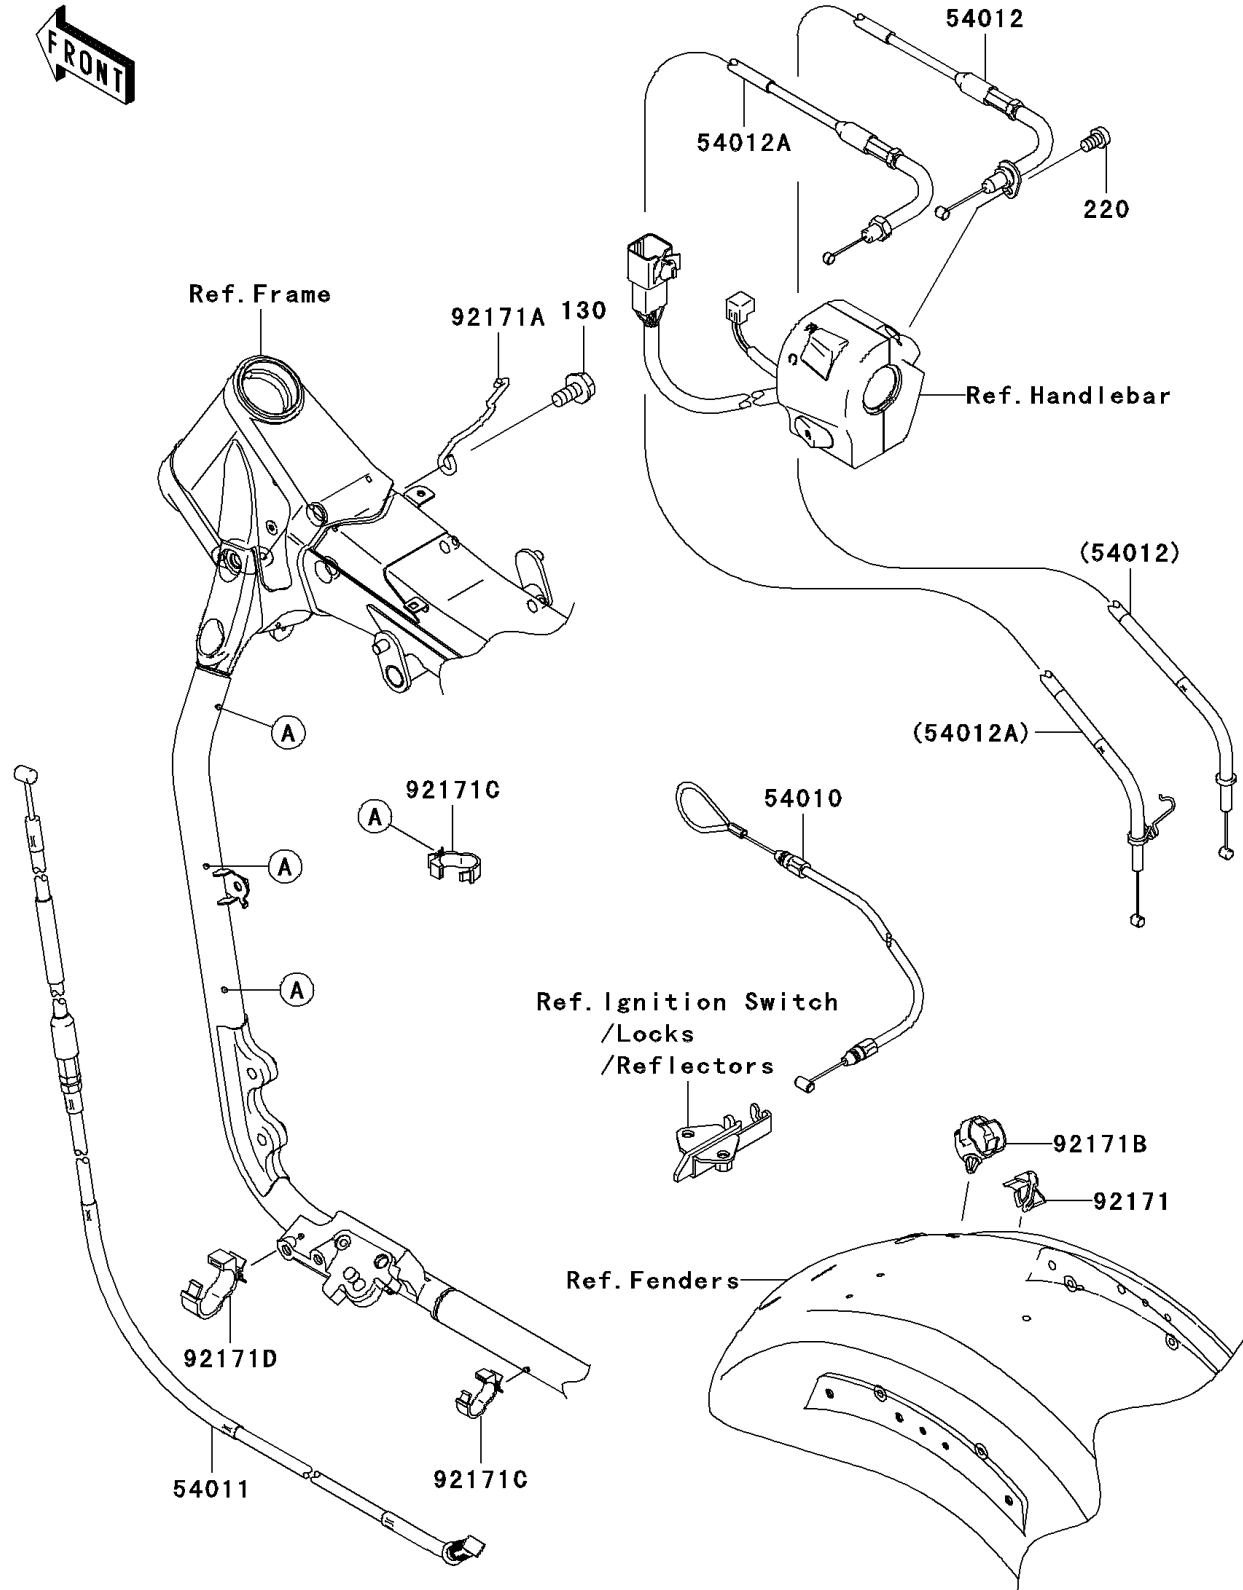

2007 Vulcan 2000

PARTS DIAGRAM

Cables

F2540

2007 Vulcan 2000

PARTS LIST

Cables

ITEM NAME

PART NUMBER

QUANTITY
