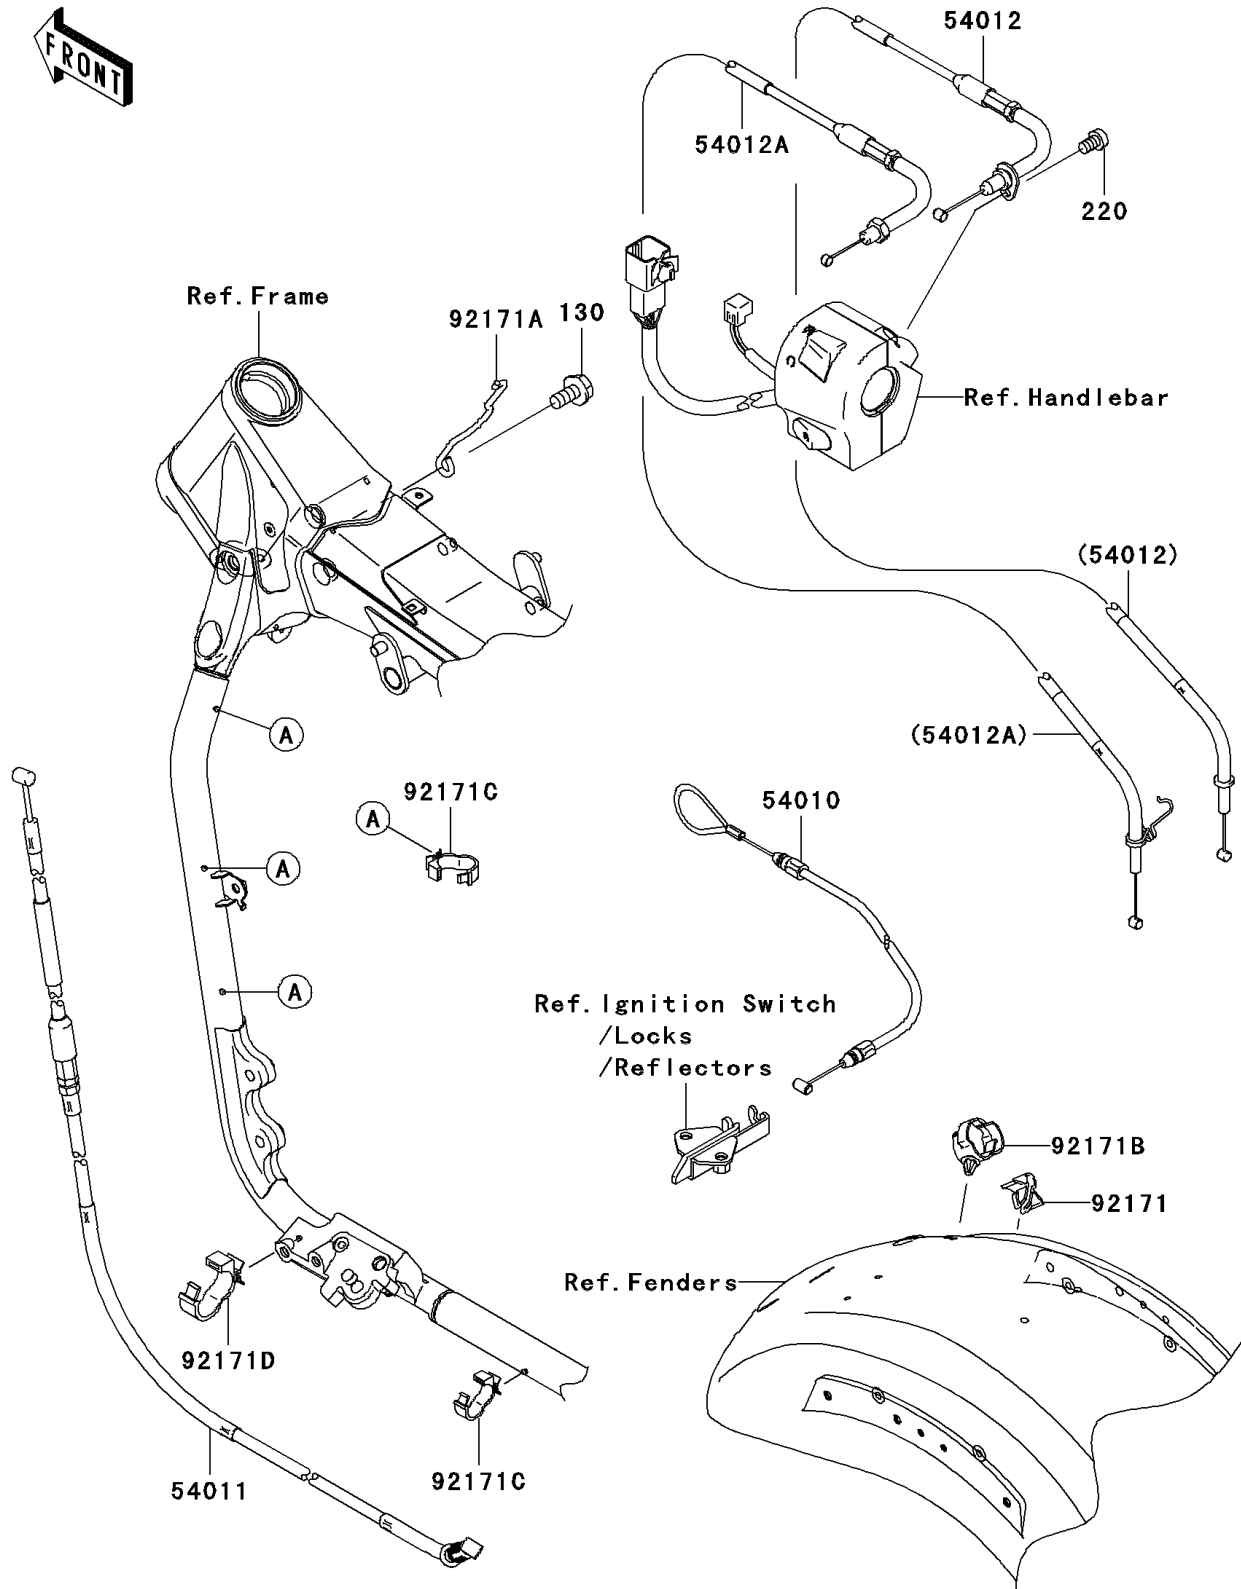

2006 Vulcan 2000

PARTS DIAGRAM

Cables

F2540

2006 Vulcan 2000

PARTS LIST

Cables

ITEM NAME

PART NUMBER

QUANTITY
