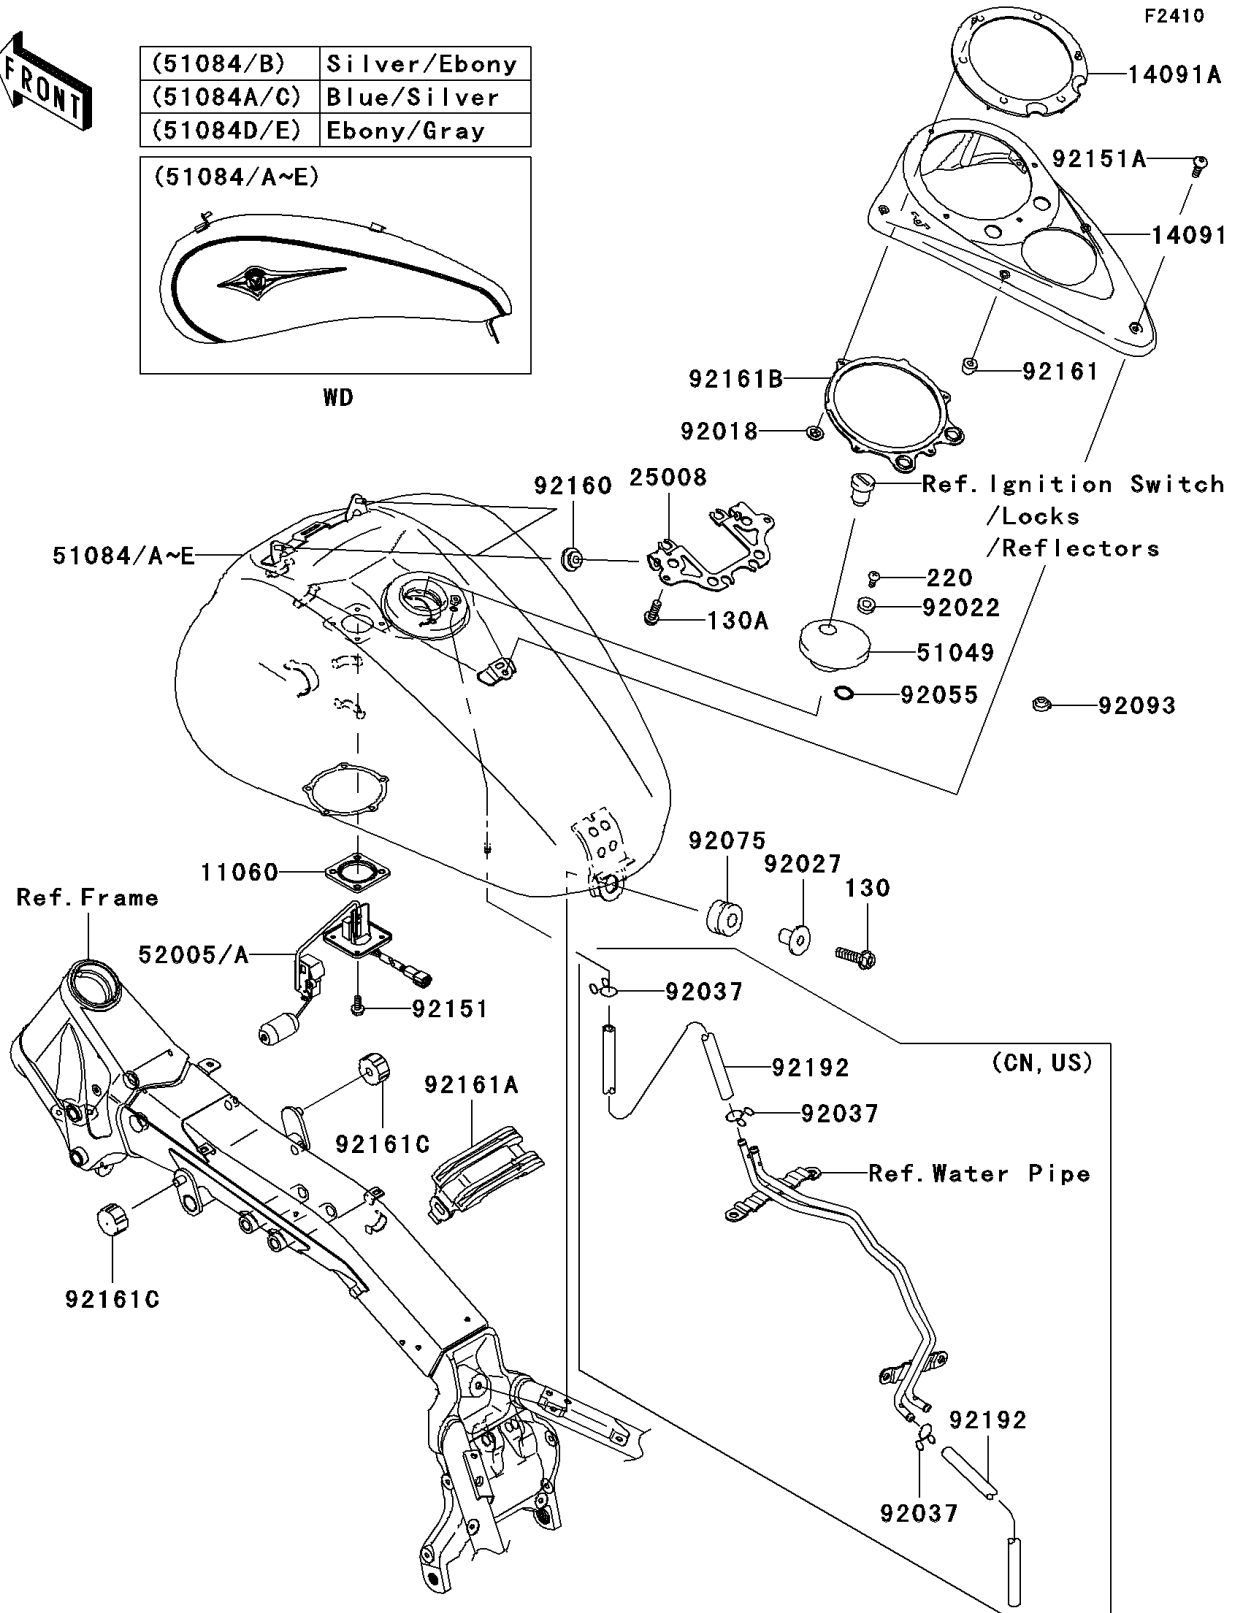

2007 Vulcan 2000

PARTS DIAGRAM

Fuel Tank

(51084/B)	Silver/Ebony
(51084A/C)	Blue/Silver
(51084D/E)	Ebony/Gray

WD

2007 Vulcan 2000

PARTS LIST

Fuel Tank

ITEM NAME

PART NUMBER

QUANTITY
