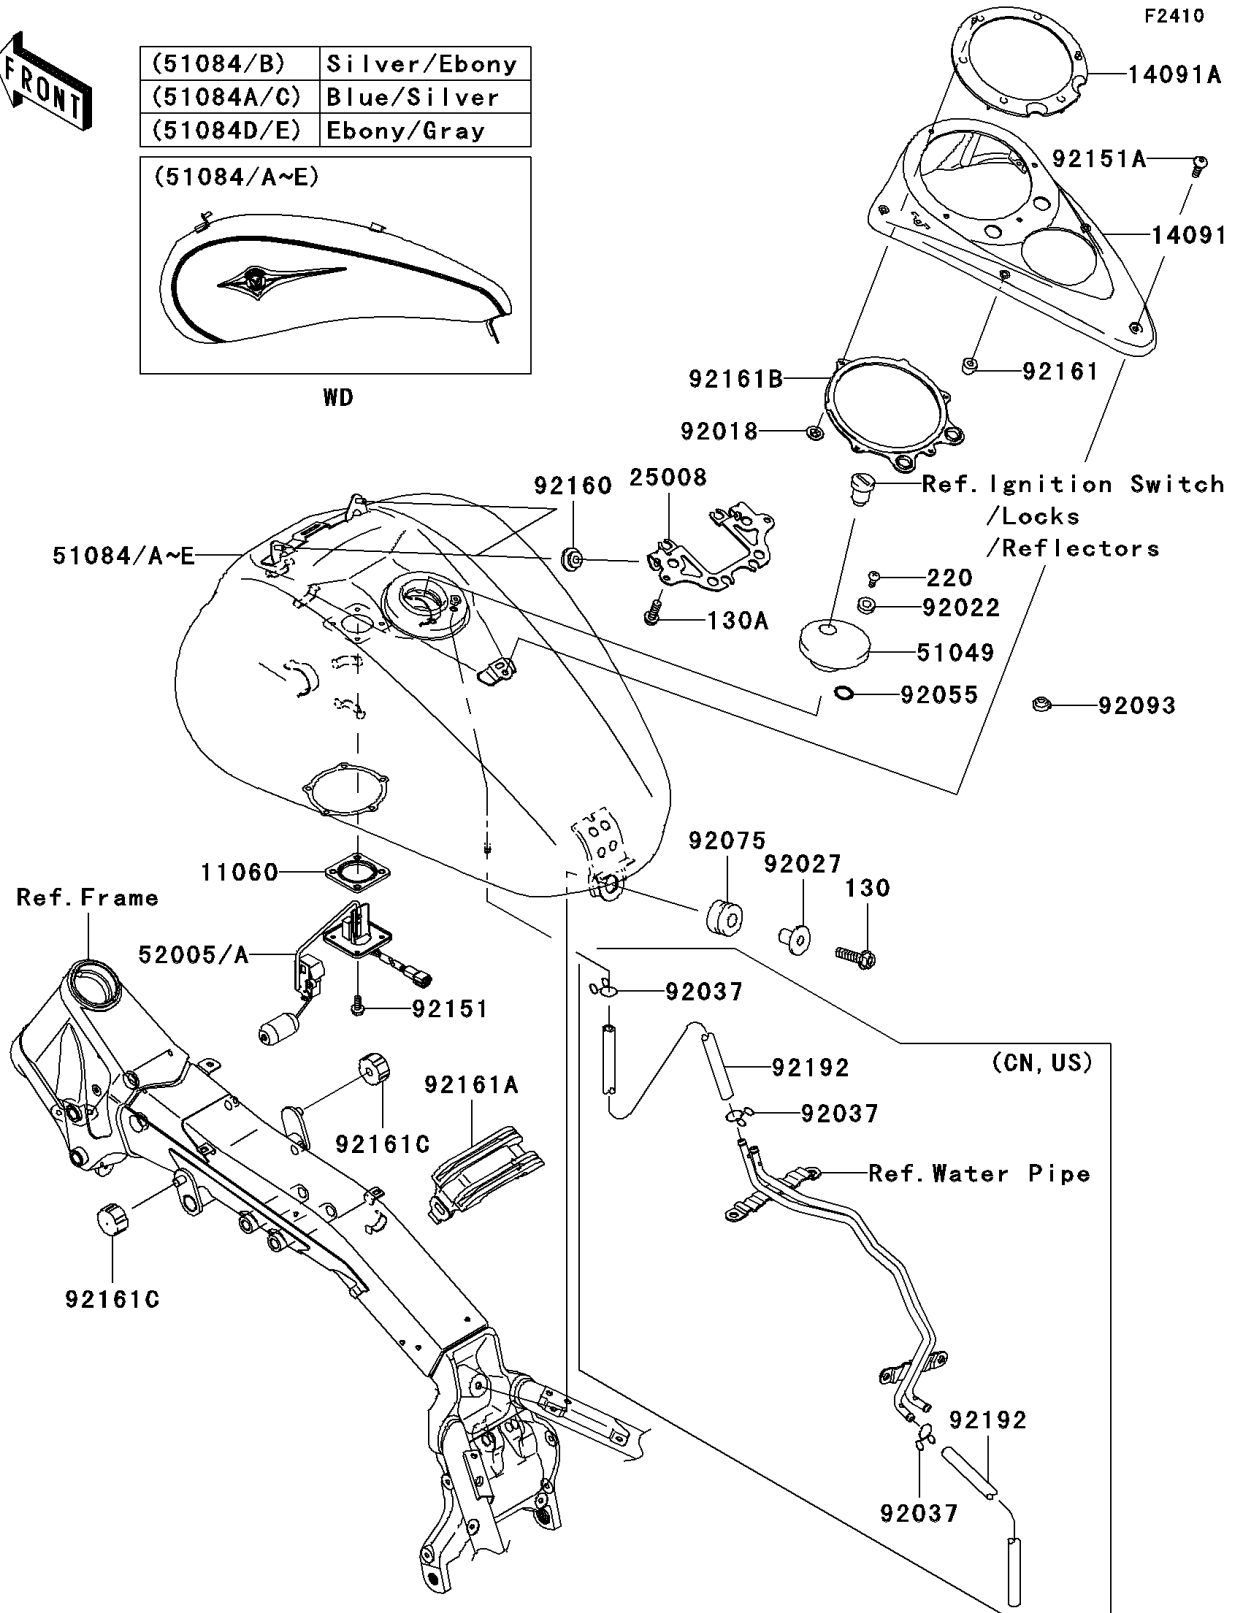

2006 Vulcan 2000

PARTS DIAGRAM

Fuel Tank

(51084/B)	Silver/Ebony
(51084A/C)	Blue/Silver
(51084D/E)	Ebony/Gray

WD

2006 Vulcan 2000

PARTS LIST

Fuel Tank

ITEM NAME

PART NUMBER

QUANTITY
