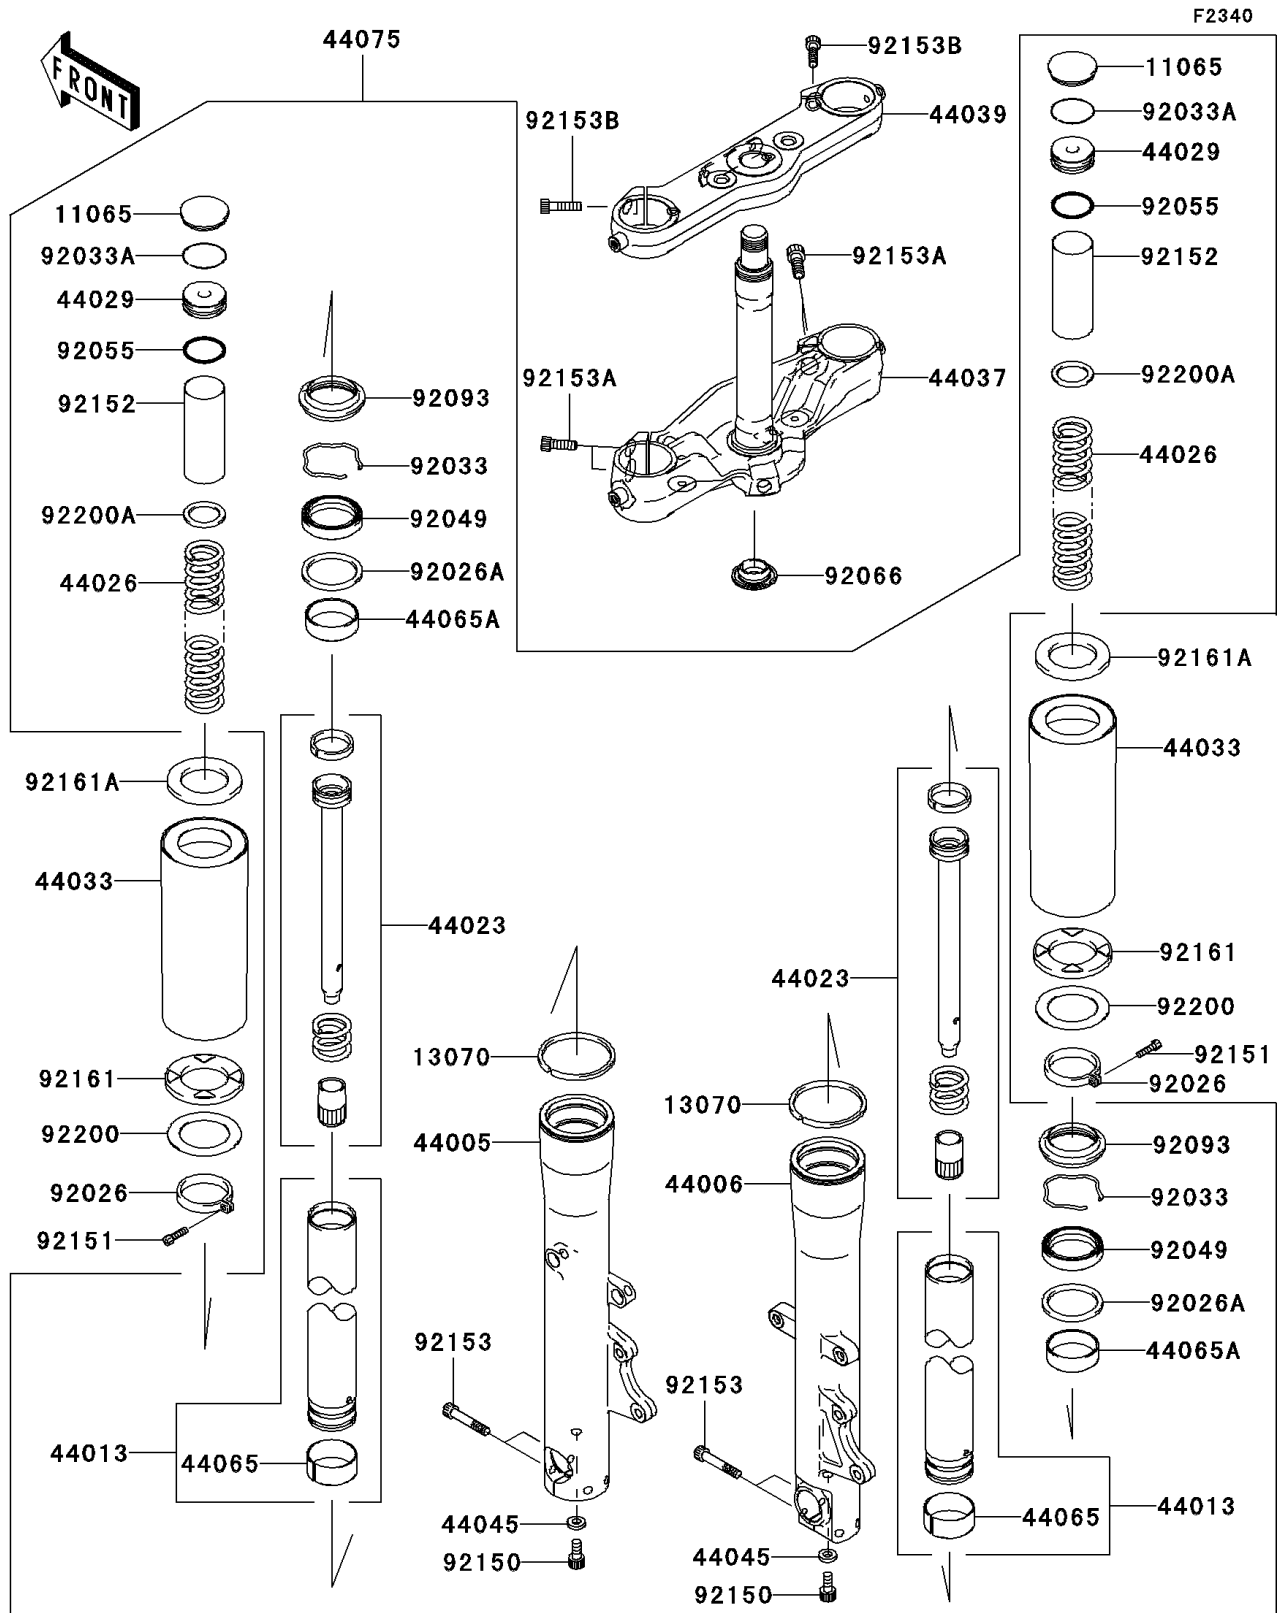

2006 Vulcan 2000

PARTS DIAGRAM

Front Fork

2006 Vulcan 2000

PARTS LIST

Front Fork

ITEM NAME

PART NUMBER

QUANTITY
